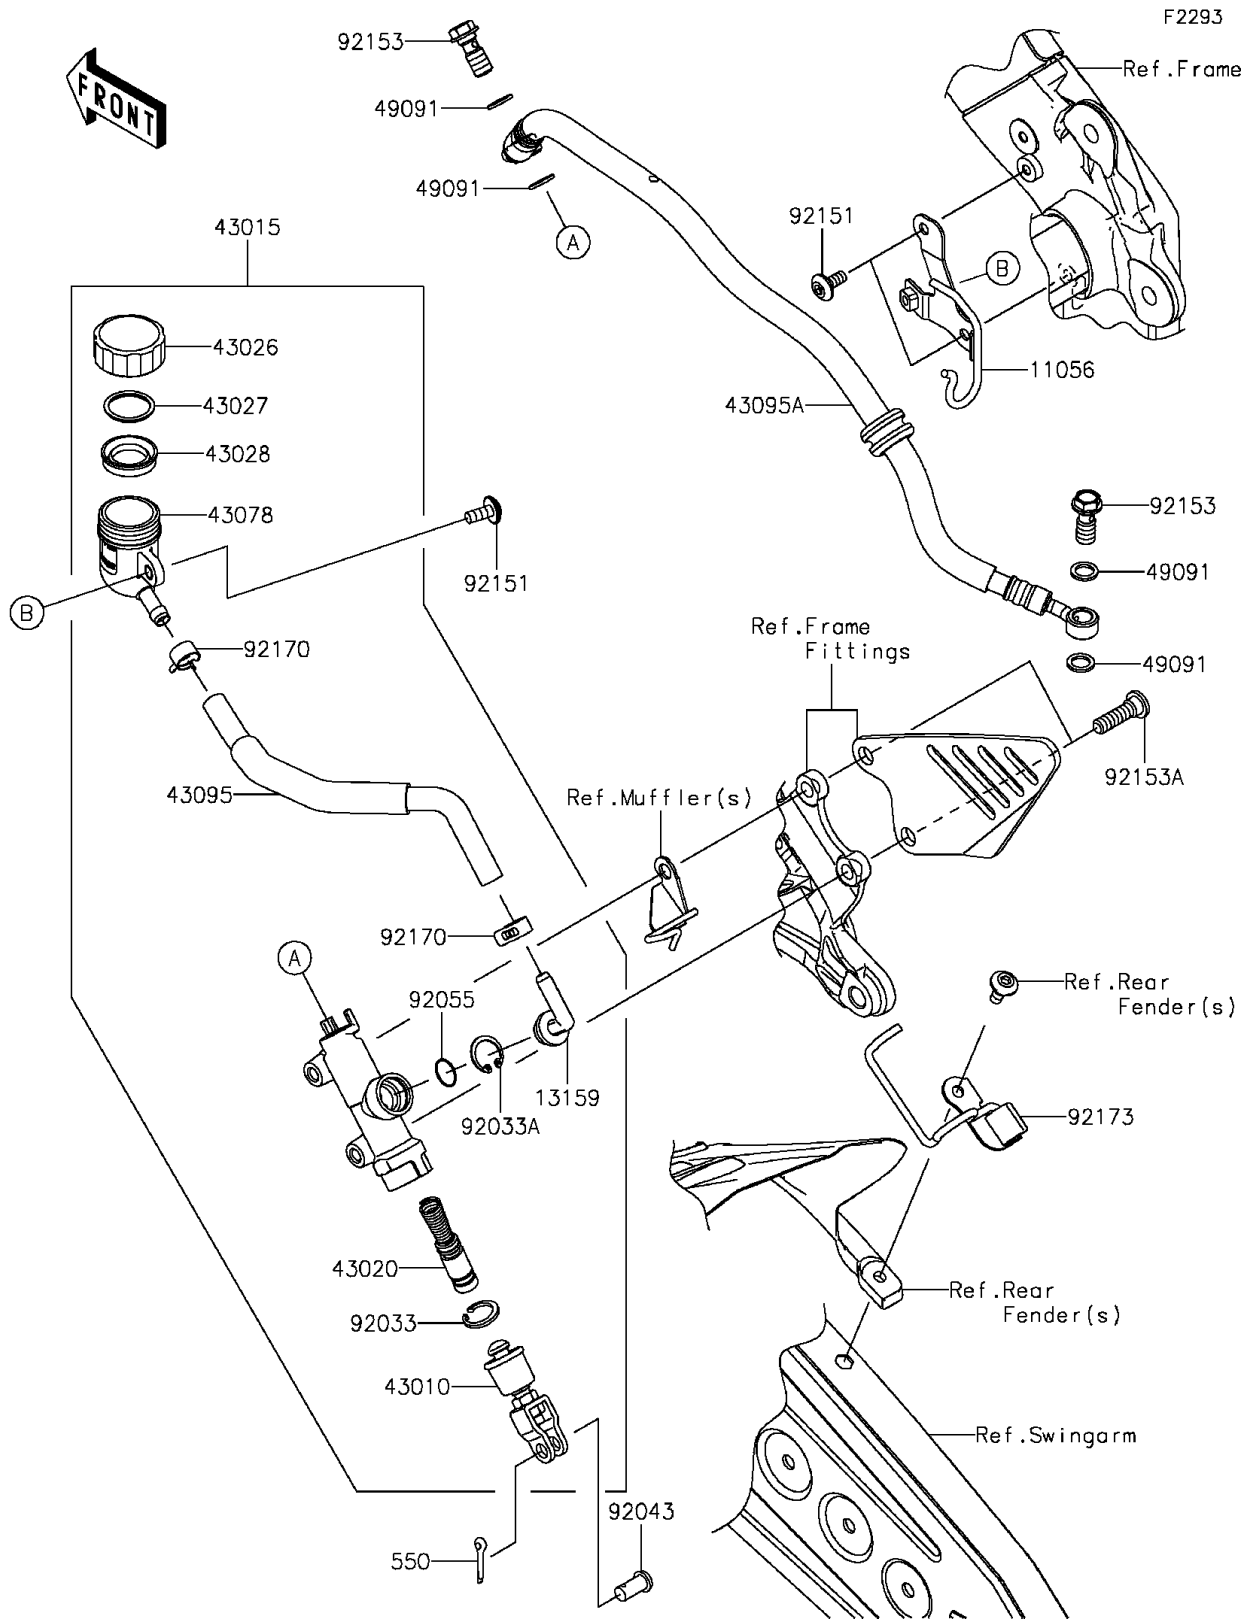

# 2014 NINJA® ZX™ -6R PARTS DIAGRAM

## Rear Master Cylinder

# 2014 NINJA® ZX™ -6R PARTS LIST

Rear Master Cylinder

ITEM NAME	PART NUMBER	QUANTITY
-----------	-------------	----------