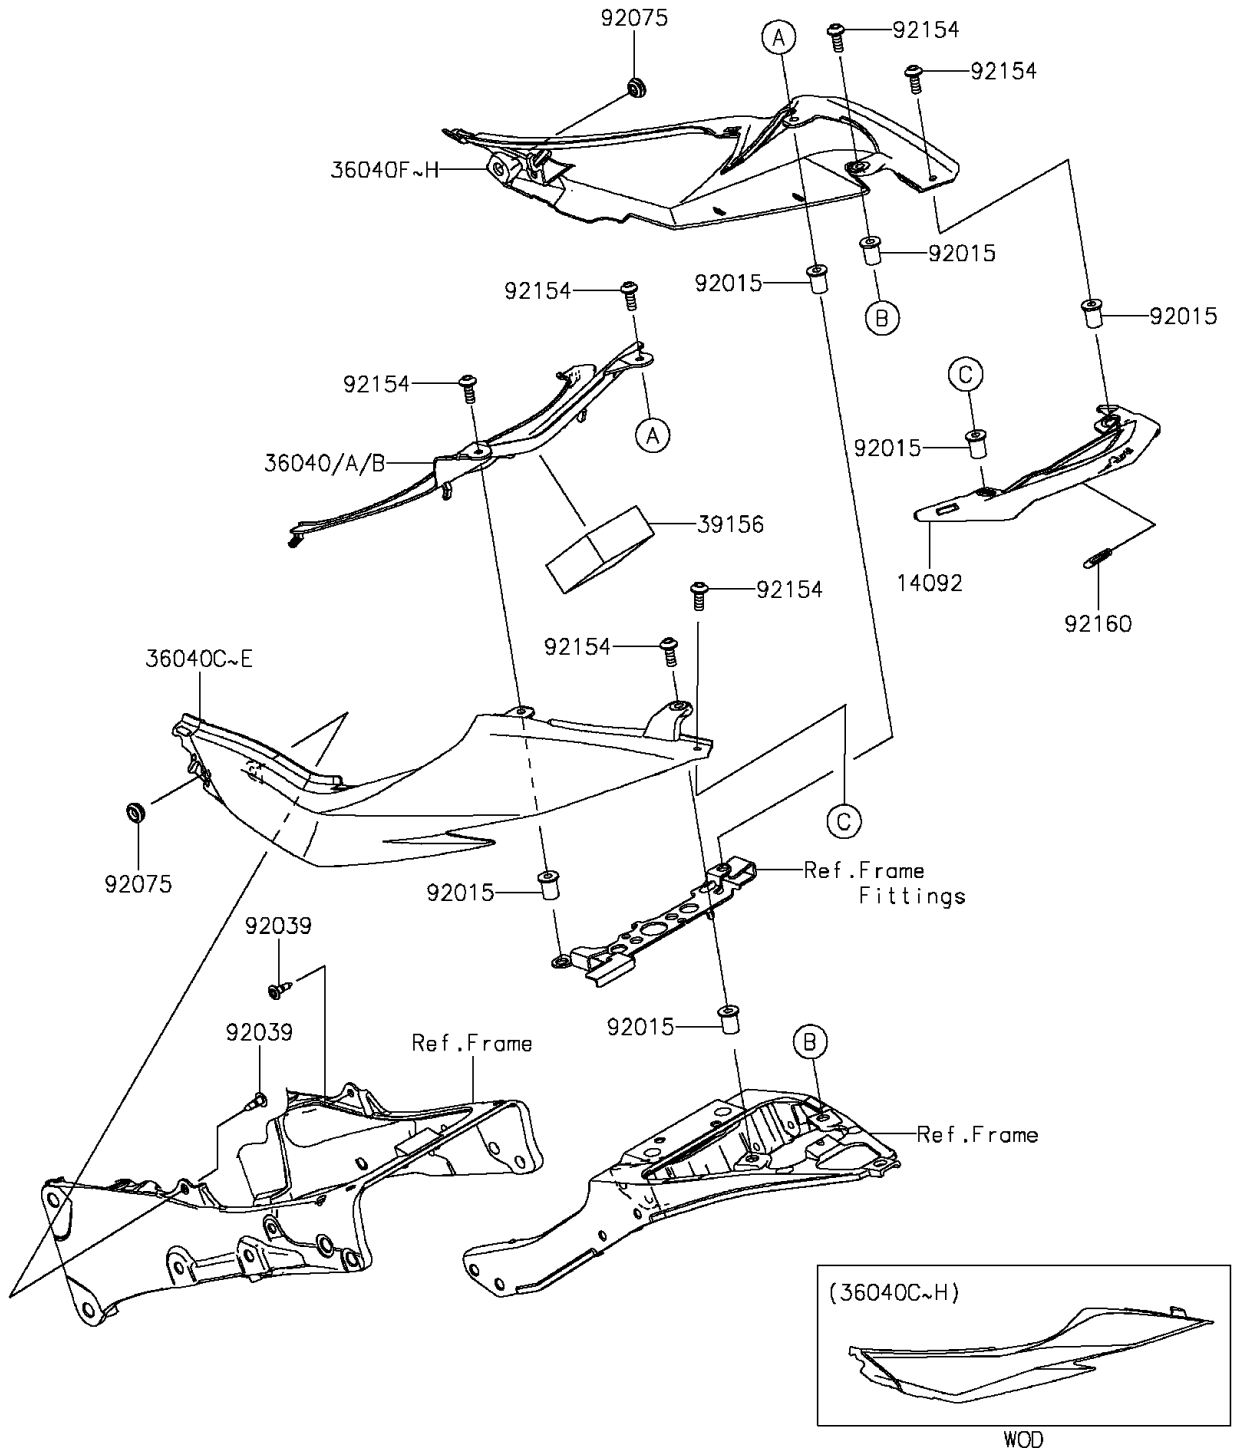

2014 NINJA® ZX™ -6R PARTS DIAGRAM

Side Covers

F2611

2014 NINJA® ZX™ -6R PARTS LIST

Side Covers

ITEM NAME	PART NUMBER	QUANTITY
COVER,RR (Ref # 14092)	14092-0989	1
COVER-TAIL,CNT,F.EBONY (Ref # 36040A)	36040-0093-45L	1
COVER-TAIL,LH,F.EBONY (Ref # 36040C)	36040-0133-45L	1
COVER-TAIL,RH,F.EBONY (Ref # 36040F)	36040-0134-45L	1
PAD,CNT COVER (Ref # 39156)	39156-0529	1
NUT,WELL,5MM (Ref # 92015)	92015-1757	6
RIVET (Ref # 92039)	92039-0068	2
DAMPER (Ref # 92075)	92075-1011	2
BOLT,SOCKET,5X16 (Ref # 92154)	92154-0209	6
DAMPER (Ref # 92160)	92160-1190	1