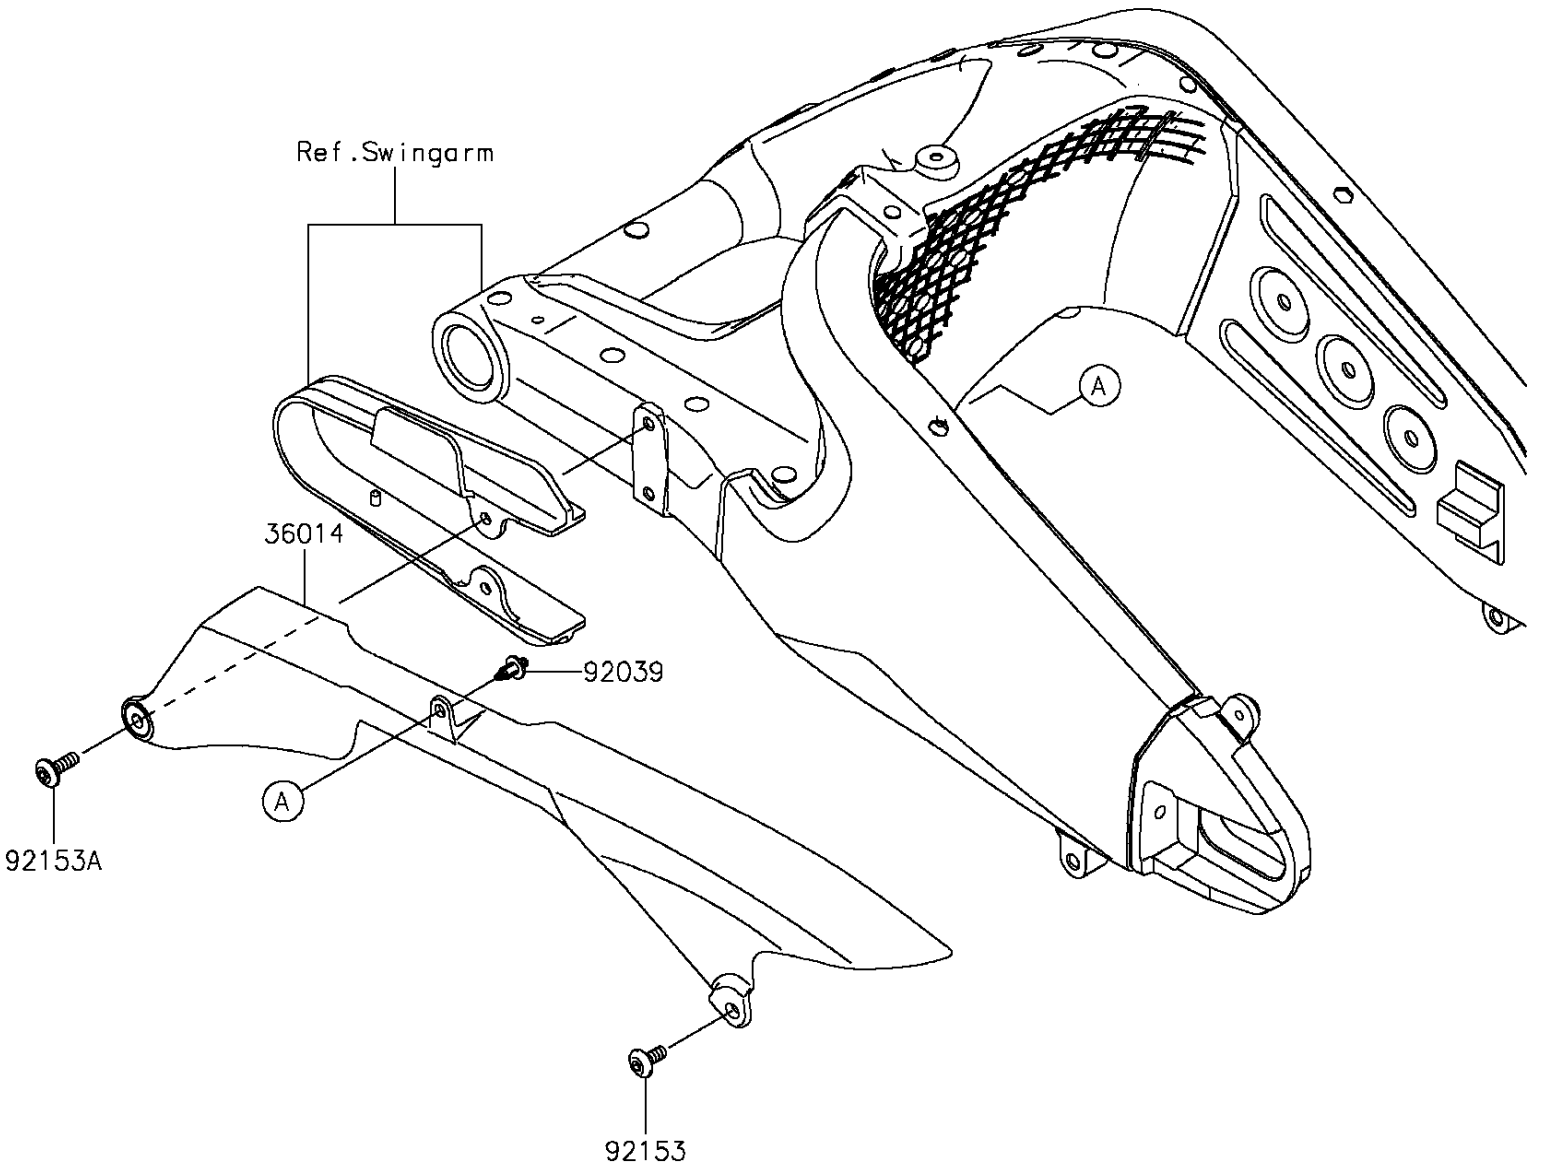

2014 NINJA® ZX™ -6R PARTS DIAGRAM

Chain Cover

F2650

2014 NINJA® ZX™ -6R PARTS LIST

Chain Cover

ITEM NAME	PART NUMBER	QUANTITY
CASE-CHAIN (Ref # 36014)	36014-0048	1
RIVET (Ref # 92039)	92039-0068	1
BOLT,SOCKET,6X14 (Ref # 92153)	92153-0422	1
BOLT,SOCKET,6X18 (Ref # 92153A)	92153-1675	1