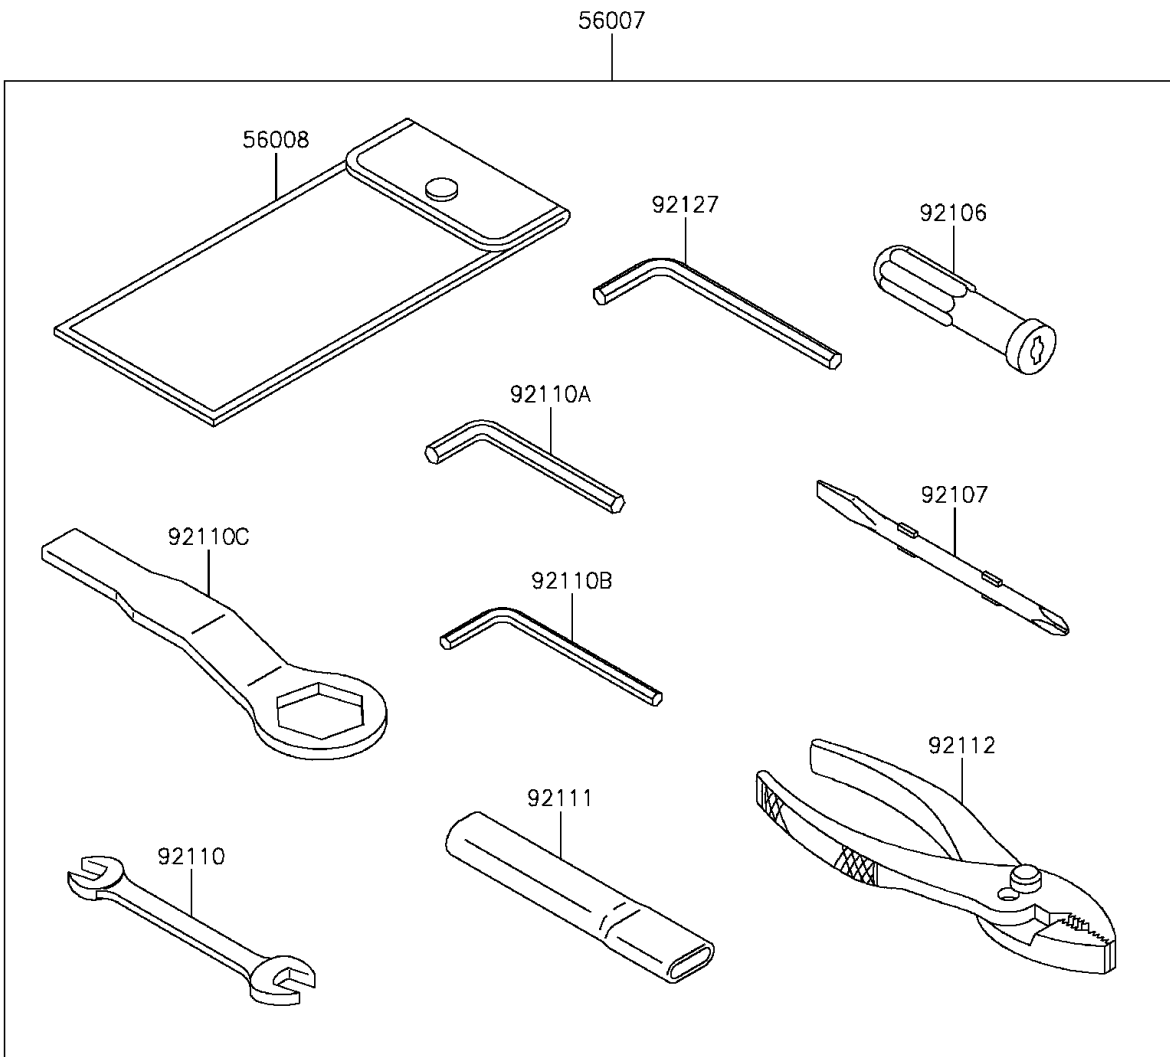

# 2014 NINJA® ZX™ -6R PARTS DIAGRAM

Owner's Tools

F2810

# 2014 NINJA® ZX™ -6R PARTS LIST

Owner's Tools

ITEM NAME	PART NUMBER	QUANTITY
-----------	-------------	----------