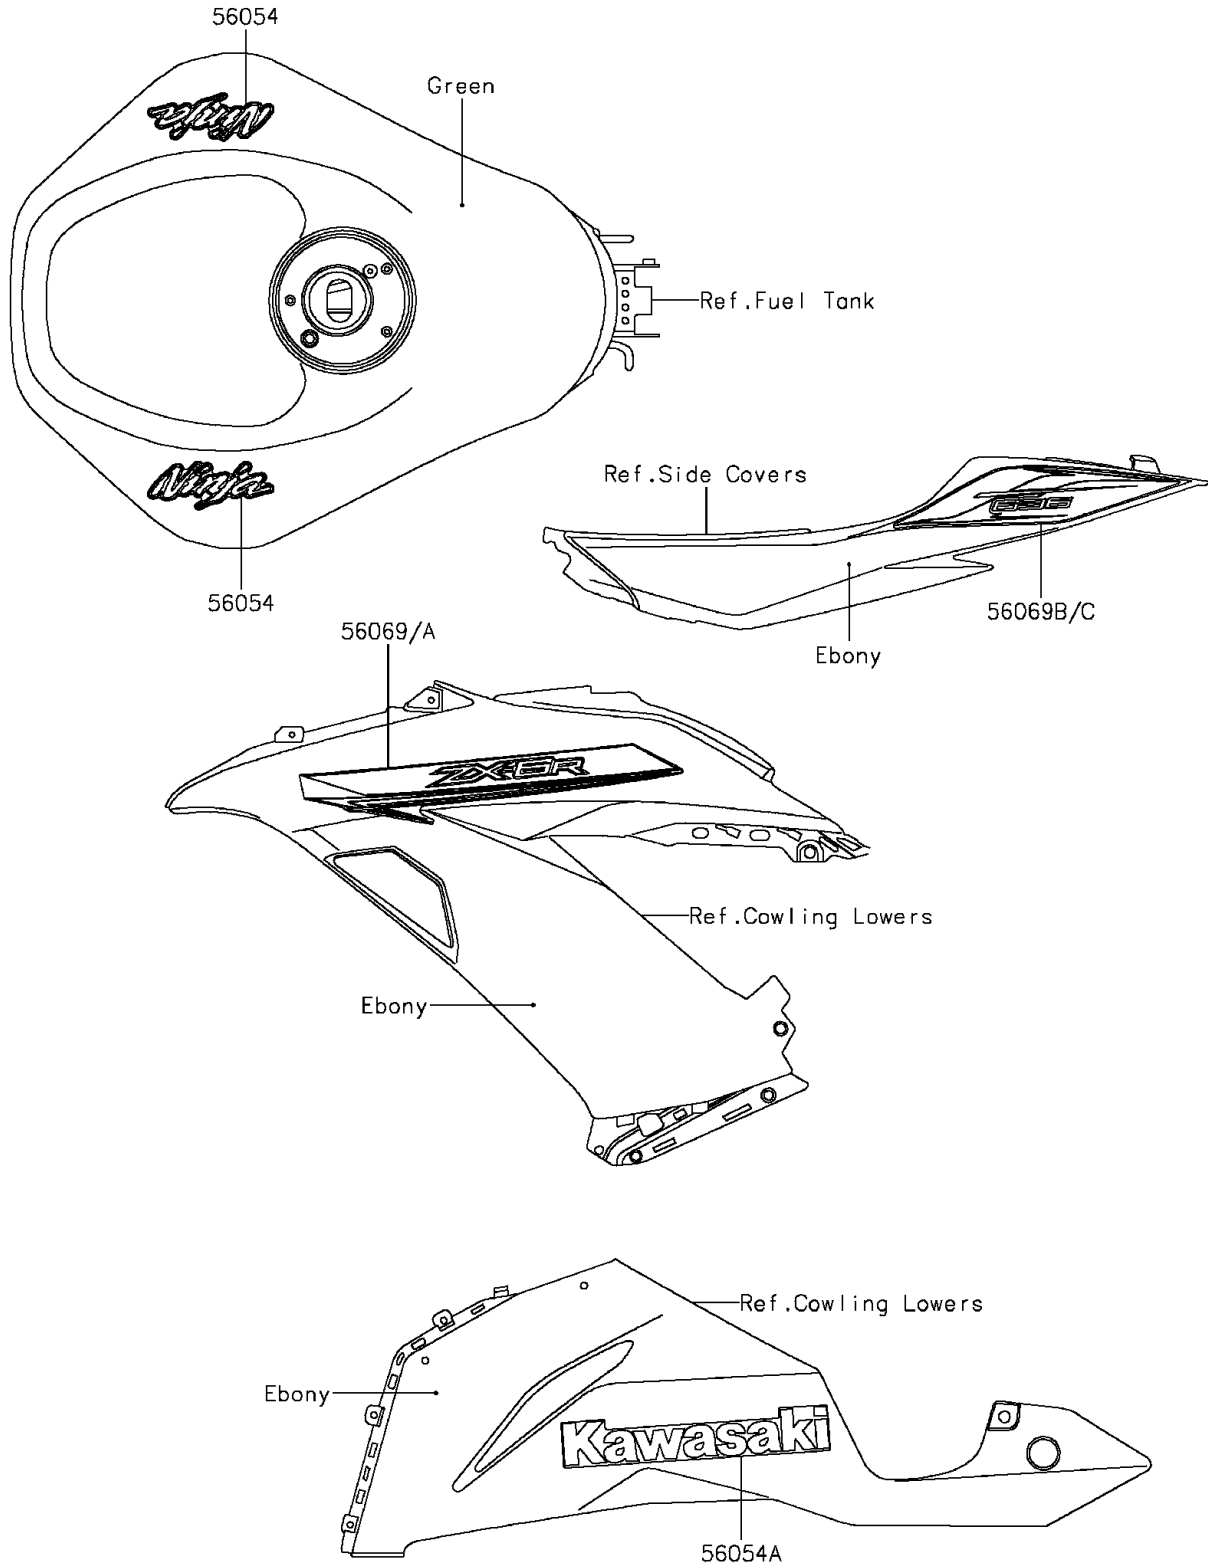

2014 NINJA® ZX™ -6R PARTS DIAGRAM

Decals(Green)(EEF)

F2861D

2014 NINJA® ZX™ -6R PARTS LIST

Decals(Green)(EEF)

ITEM NAME	PART NUMBER	QUANTITY
-----------	-------------	----------