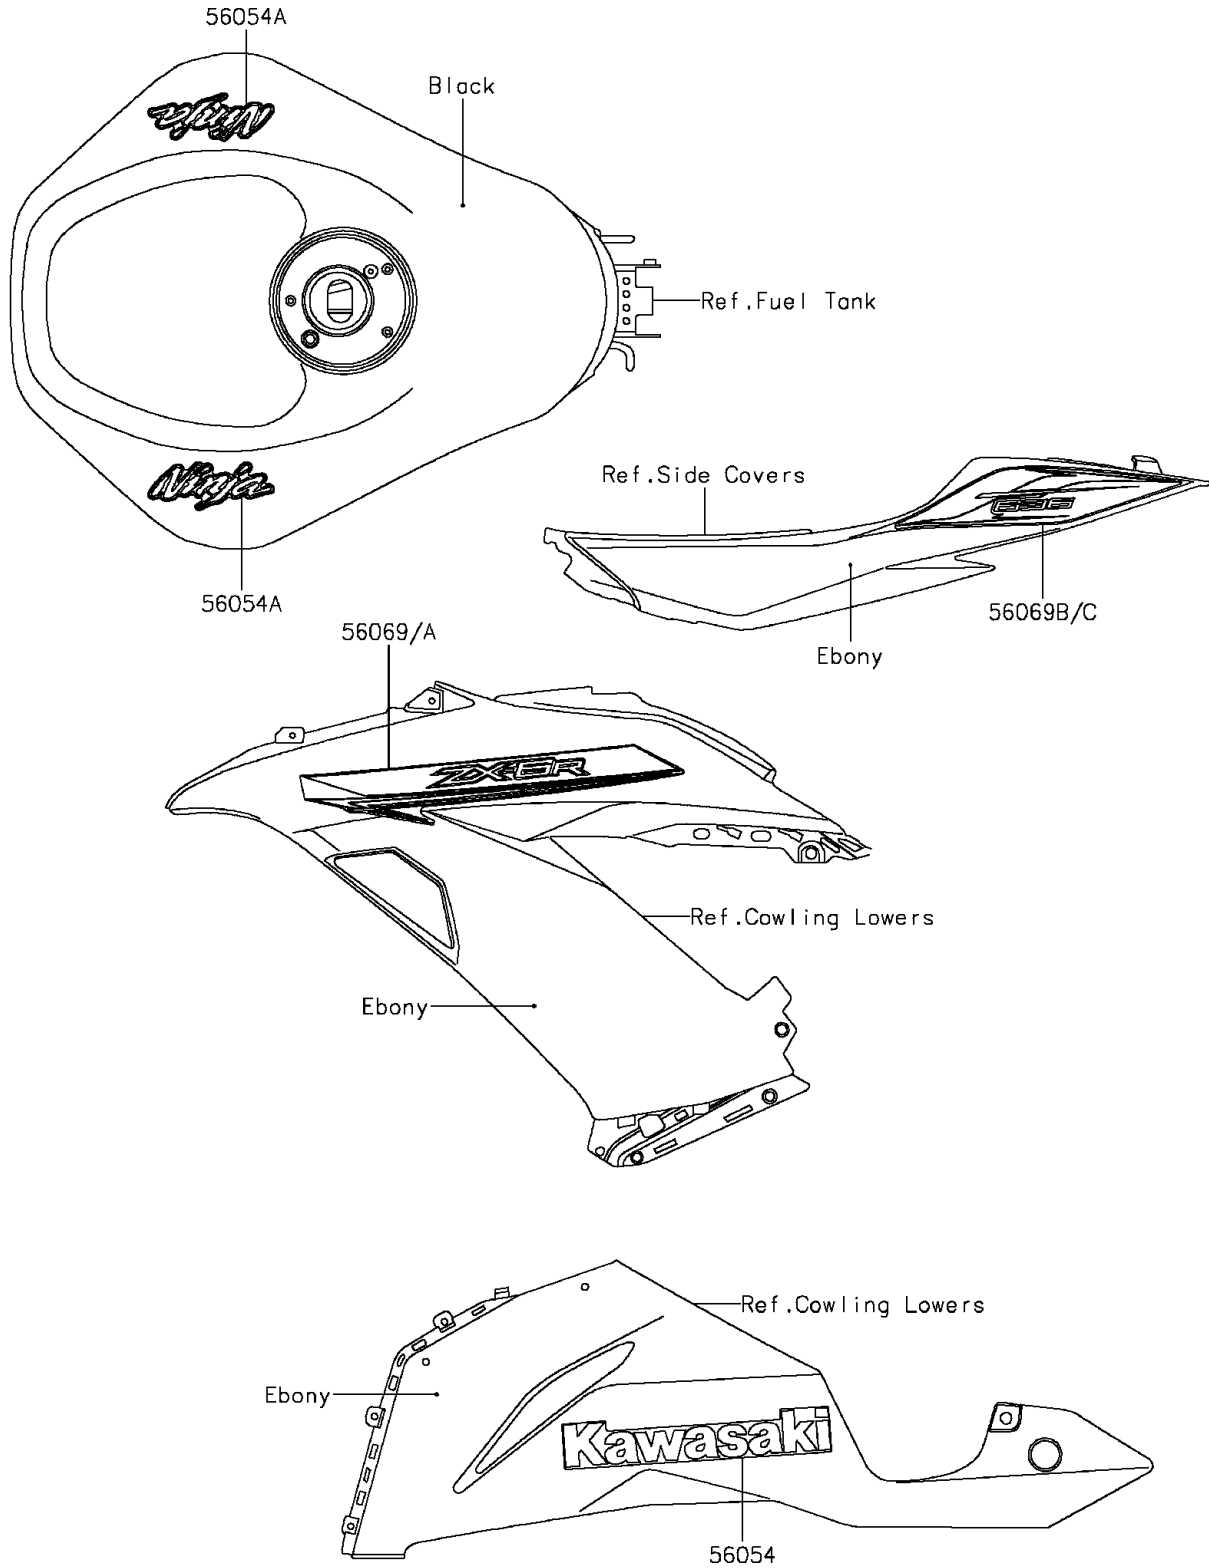

2014 NINJA® ZX™ -6R PARTS DIAGRAM

Decals(Black)(EEF)(CN)

F2861E

2014 NINJA® ZX™ -6R PARTS LIST

Decals(Black)(EEF)(CN)

ITEM NAME	PART NUMBER	QUANTITY
MARK,LWR COWL.,KAWASAKI (Ref # 56054)	56054-1345	2
MARK,FUEL TANK,NINJA (Ref # 56054A)	56054-1346	2
PATTERN,SIDE COWL.,LH (Ref # 56069)	56069-4293	1
PATTERN,SIDE COWL.,RH (Ref # 56069A)	56069-4294	1
PATTERN,TAIL COVER,LH (Ref # 56069B)	56069-4295	1
PATTERN,TAIL COVER,RH (Ref # 56069C)	56069-4296	1