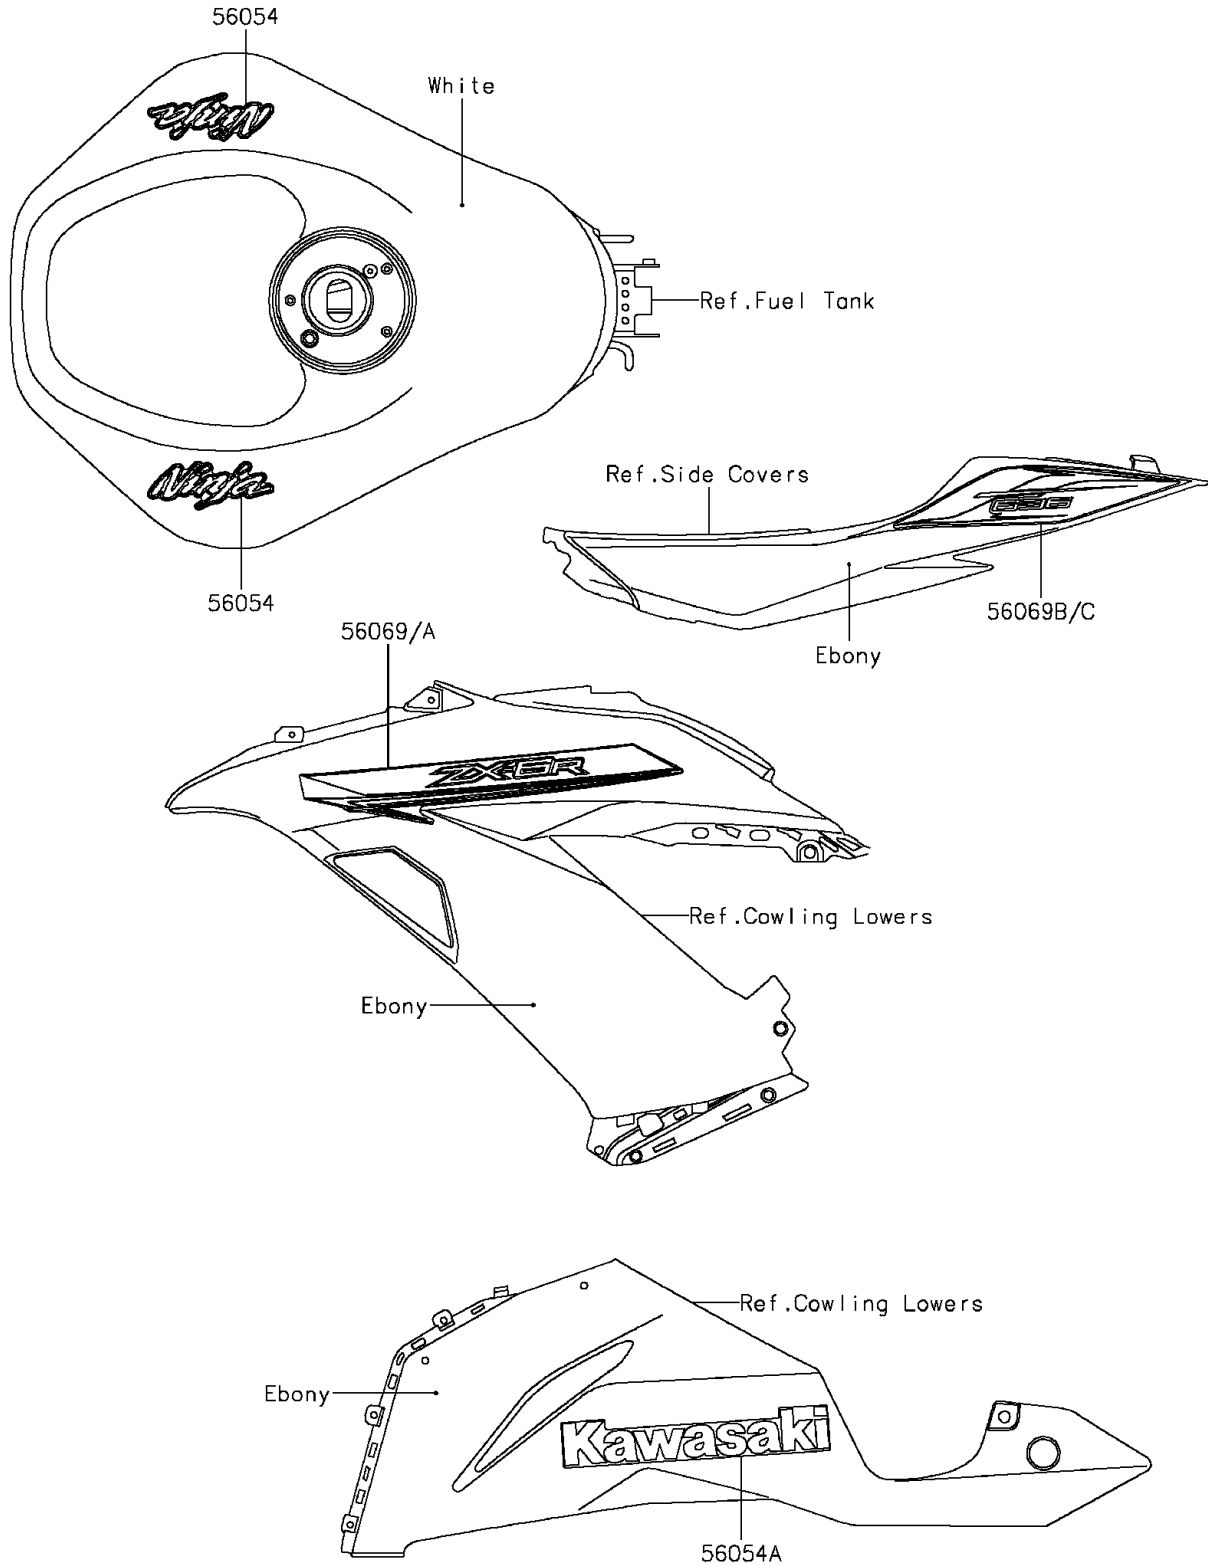

2014 NINJA® ZX™ -6R PARTS DIAGRAM

Decals(P.F.C.White)(EEF)(CA,US)

F2861F

2014 NINJA® ZX™ -6R PARTS LIST

Decals(P.F.C.White)(EEF)(CA,US)

ITEM NAME	PART NUMBER	QUANTITY
MARK,FUEL TANK,NINJA (Ref # 56054)	56054-1326	2
MARK,LWR COWL.,KAWASAKI (Ref # 56054A)	56054-1345	2
PATTERN,SIDE COWL.,LH (Ref # 56069)	56069-4289	1
PATTERN,SIDE COWL.,RH (Ref # 56069A)	56069-4290	1
PATTERN,TAIL COVER,LH (Ref # 56069B)	56069-4291	1
PATTERN,TAIL COVER,RH (Ref # 56069C)	56069-4292	1