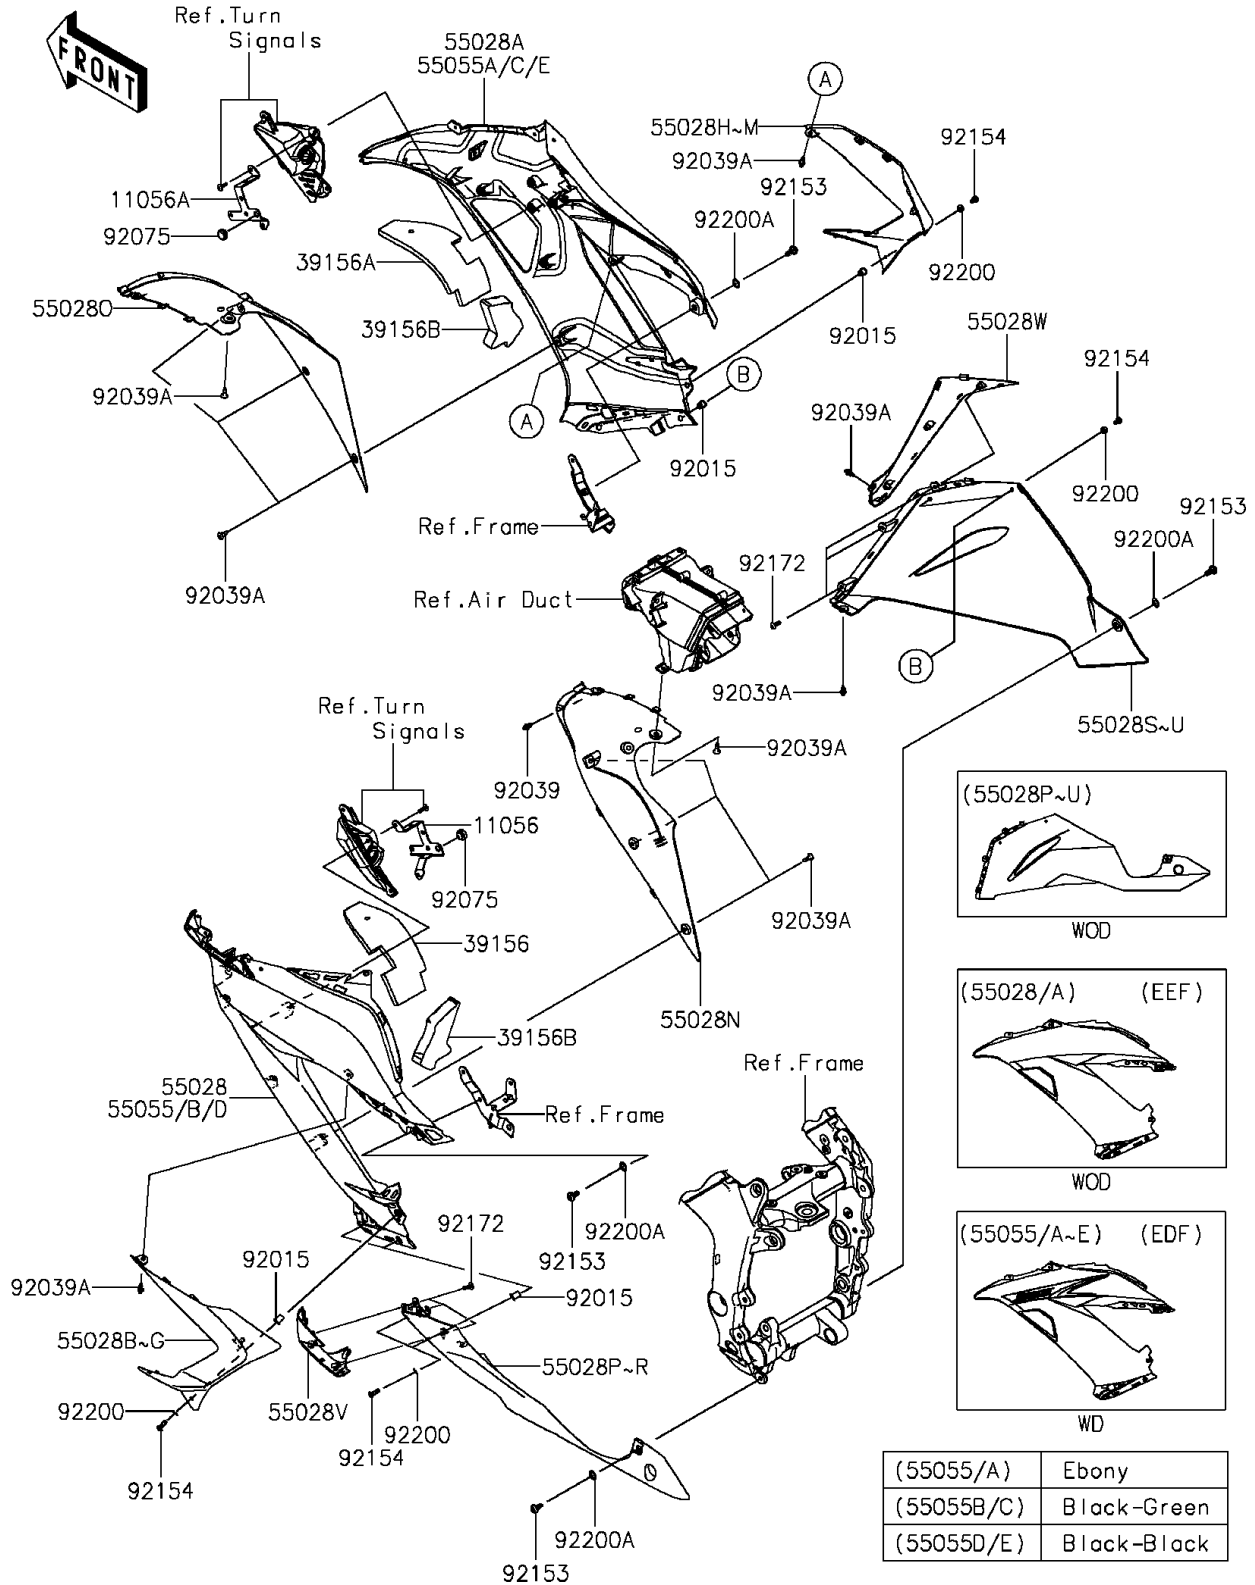

2014 NINJA® ZX™ -6R PARTS DIAGRAM

Cowling Lower(EDF/EEF)

F2872

2014 NINJA® ZX™ -6R PARTS LIST

Cowling Lowers(EDF/EEF)

ITEM NAME	PART NUMBER	QUANTITY
BRACKET,SIDE COWLING,LH (Ref # 11056)	11056-2186	1
BRACKET,SIDE COWLING,RH (Ref # 11056A)	11056-2187	1
PAD,T10,COWLING LH (Ref # 39156)	39156-0944	1
PAD,T10,COWLING RH (Ref # 39156A)	39156-0945	1
PAD,T20 (Ref # 39156B)	39156-0958	2
COWLING,SIDE,LH,F.EBONY (Ref # 55028)	55028-0444-45L	1
COWLING,SIDE,RH,F.EBONY (Ref # 55028A)	55028-0445-45L	1
COWLING,FIN,LH,C.B.ORANGE (Ref # 55028B)	55028-0446-17L	1
COWLING,FIN,LH,L.GREEN (Ref # 55028G)	55028-0446-777	1
COWLING,FIN,RH,C.B.ORANGE (Ref # 55028H)	55028-0447-17L	1
COWLING,FIN,RH,L.GREEN (Ref # 55028M)	55028-0447-777	1
COWLING,FR,LH (Ref # 55028N)	55028-0448	1
COWLING,FR,RH (Ref # 55028O)	55028-0449	1
COWLING,LWR,LH,F.EBONY (Ref # 55028Q)	55028-0450-45L	1
COWLING,LWR,RH,F.EBONY (Ref # 55028T)	55028-0451-45L	1
COWLING,LWR,FR,LH (Ref # 55028V)	55028-0452	1
COWLING,LWR,FR,RH (Ref # 55028W)	55028-0453	1
NUT,WELL,5MM (Ref # 92015)	92015-1757	6
RIVET (Ref # 92039)	92039-0051	1
RIVET (Ref # 92039A)	92039-0068	12
DAMPER (Ref # 92075)	92075-1983	2
BOLT,SOCKET,6MM (Ref # 92153)	92153-0489	4
BOLT,SOCKET,5X16 (Ref # 92154)	92154-0209	6
SCREW,TAPPING,5X10 (Ref # 92172)	92172-0262	6
WASHER,NYLONE,5.3X11.5X0.5 (Ref # 92200)	92200-0006	6
WASHER,10.4X15.9X0.5 (Ref # 92200A)	92200-0157	4
COWLING,FIN,LH,P.F.C.WHITE (Ref # 55028E)	55028-0446-46K	1
COWLING,FIN,LH,M.S.BLACK (Ref # 55028F)	55028-0446-660	1
COWLING,FIN,RH,P.F.C.WHITE (Ref # 55028K)	55028-0447-46K	1

2014 NINJA® ZX™ -6R PARTS LIST

Cowling Lowers(EDF/EEF)

ITEM NAME	PART NUMBER	QUANTITY
COWLING,FIN,RH,M.S.BLACK (Ref # 55028L)	55028-0447-660	1