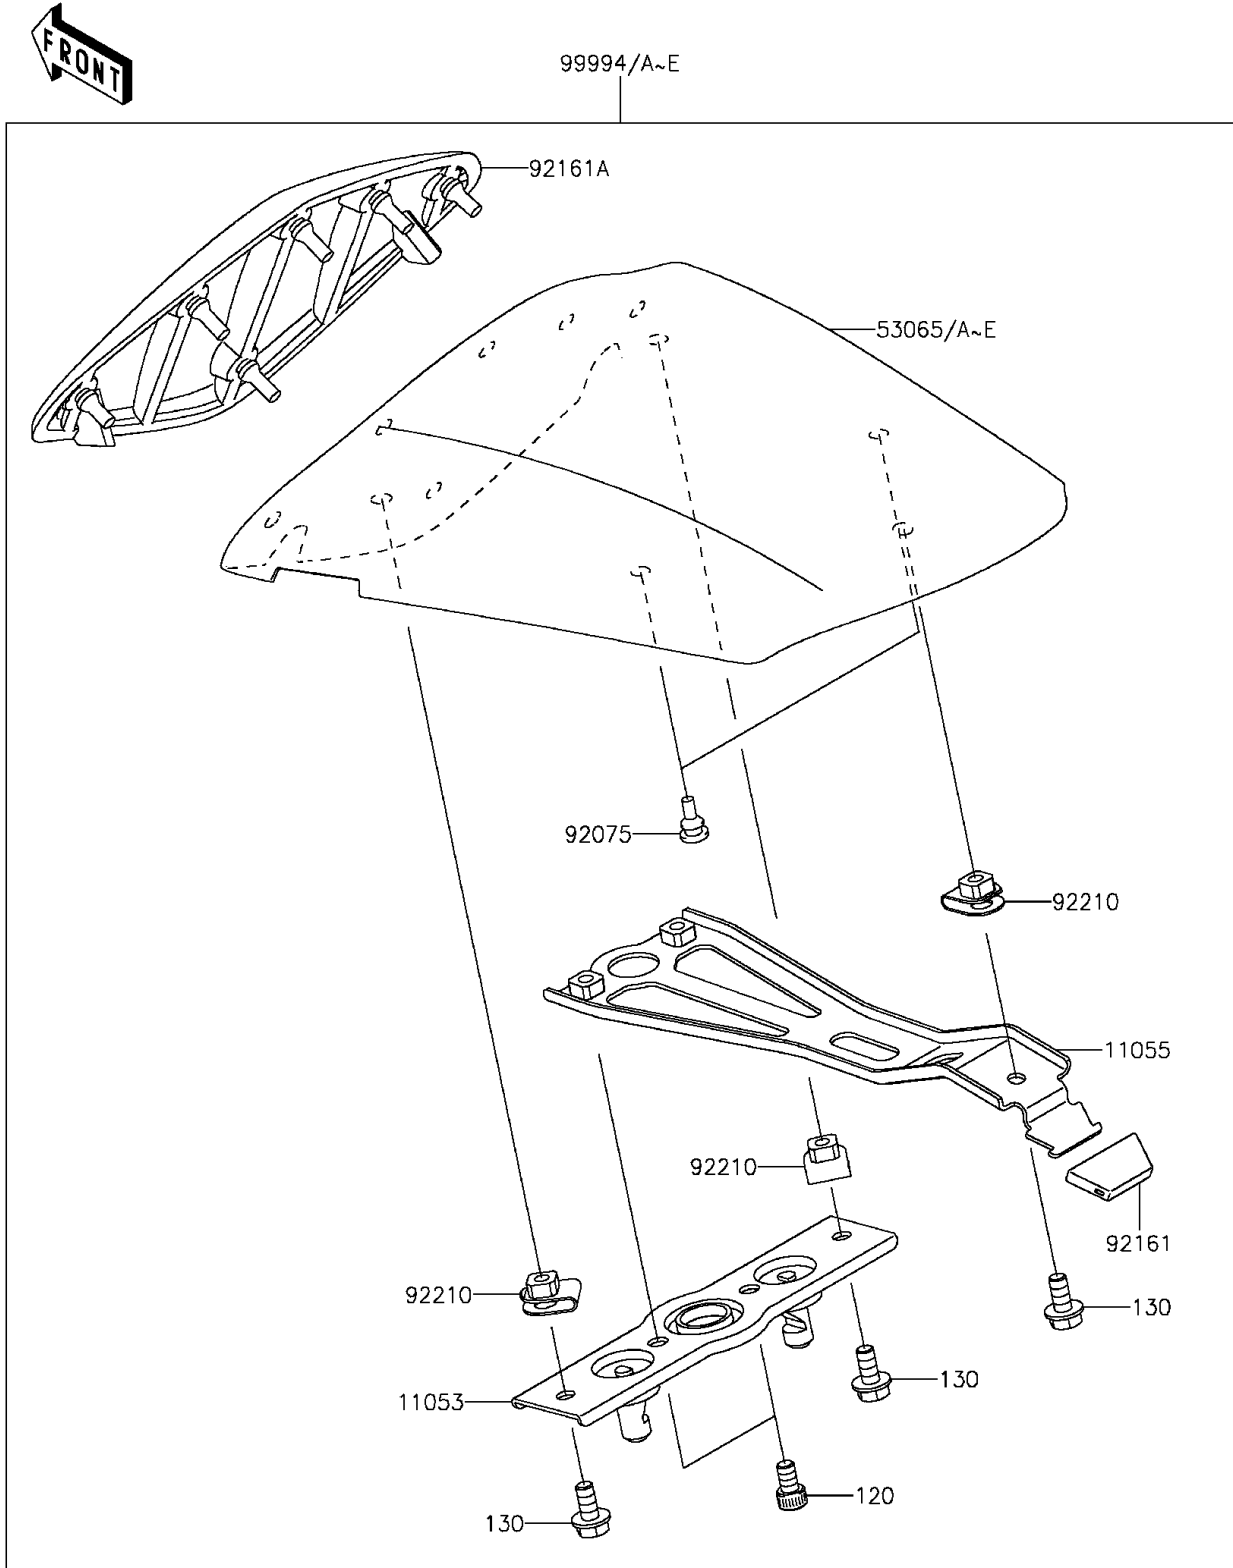

# 2014 NINJA® ZX™ -6R PARTS DIAGRAM

Accessory(Single Seat Cover)

F2910

# 2014 NINJA® ZX™ -6R PARTS LIST

Accessory(Single Seat Cover)

| ITEM NAME | PART NUMBER | QUANTITY |
|-----------|-------------|----------|
|-----------|-------------|----------|