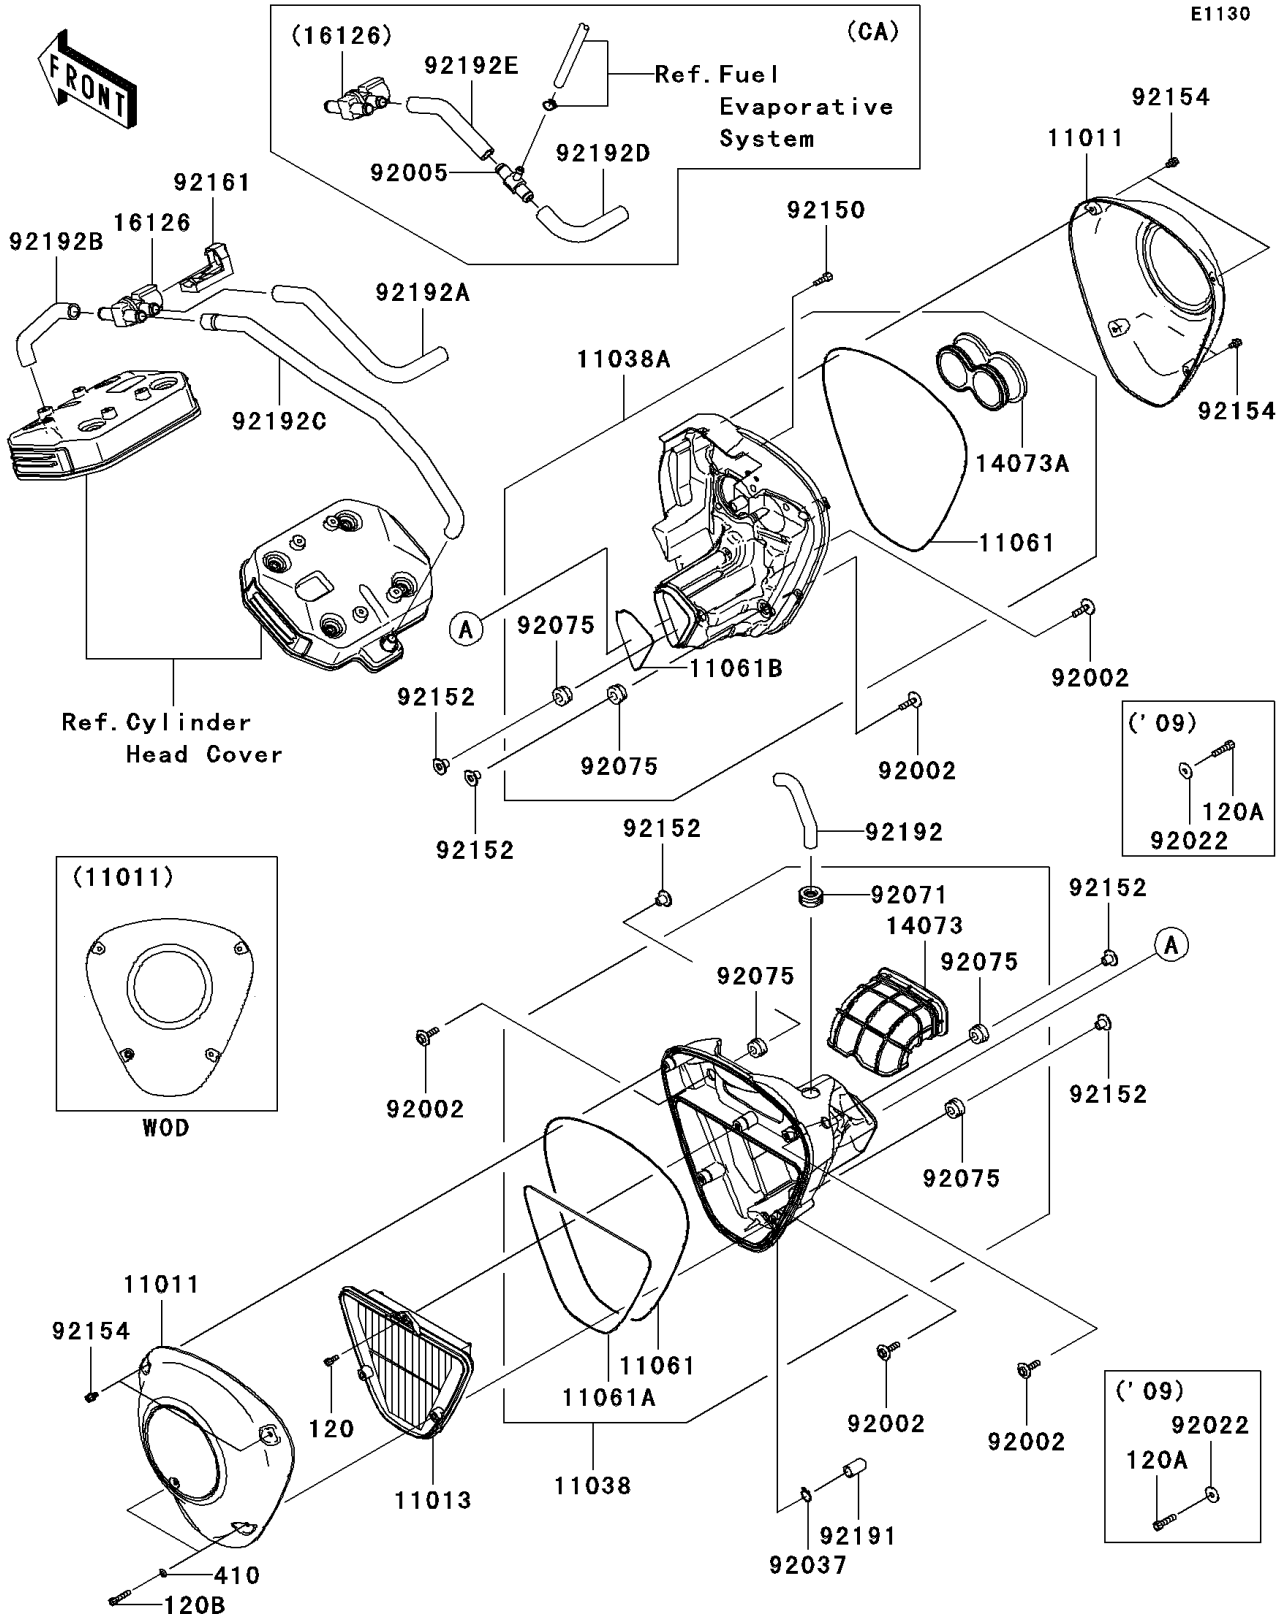

2009 Vulcan® 1700 Classic LT PARTS DIAGRAM

Air Cleaner

2009 Vulcan® 1700 Classic LT PARTS LIST

Air Cleaner

ITEM NAME	PART NUMBER	QUANTITY
BOLT-SOCKET,5X12 (Ref # 120)	120CA0512	1
BOLT-SOCKET,6X25 (Ref # 120A)	120CA0625	5
BOLT-SOCKET,5X25 (Ref # 120B)	120R0525	2
W-PLAIN-S,5MM (Ref # 410)	410S0500	2
CASE-AIR FILTER (Ref # 11011)	11011-0119	2
ELEMENT-AIR FILTER (Ref # 11013)	11013-0031	1
CASE-ASSY-AIR FILTER,LH (Ref # 11038)	11038-0022	1
CASE-ASSY-AIR FILTER,RH (Ref # 11038A)	11038-0023	1
GASKET,3X812 (Ref # 11061)	11061-0346	2
GASKET,3X630 (Ref # 11061A)	11061-0347	1
GASKET,3X222 (Ref # 11061B)	11061-0367	1
DUCT,INTAKE (Ref # 14073)	14073-0202	1
DUCT,THROBO. FUNNEL (Ref # 14073A)	14073-0203	1
VALVE,AIR SWITCHING (Ref # 16126)	16126-1437	1
WASHER,6.5X20X1.6 (Ref # 92022)	92022-1557	5
CLAMP,14.5MM (Ref # 92037)	92037-1900	1
GROMMET,AIR SUCTION VALVE (Ref # 92071)	92071-1249	1
DAMPER,RUBBER (Ref # 92075)	92075-1123	5
BOLT,6X18 (Ref # 92150)	92150-1645	5
COLLAR,6.3X10X12 (Ref # 92152)	92152-0694	5
BOLT,SOCKET,5X10 (Ref # 92154)	92154-0131	6
DAMPER (Ref # 92161)	92161-0309	1
TUBE (Ref # 92191)	92191-1704	1
TUBE,BREATHER (Ref # 92192)	92192-0650	1
TUBE,FR HEAD-ASWV (Ref # 92192B)	92192-0652	1
TUBE,RR HEAD-ASWV (Ref # 92192C)	92192-0653	1
FITTING (Ref # 92005)	92005-0054	1
TUBE,A/C-ASWV (Ref # 92192A)	92192-0651	1
TUBE,ASWV-FITTING (Ref # 92192D)	92192-0654	1

2009 Vulcan® 1700 Classic LT PARTS LIST

Air Cleaner

ITEM NAME	PART NUMBER	QUANTITY
TUBE,FITTING-A/C (Ref # 92192E)	92192-0655	1