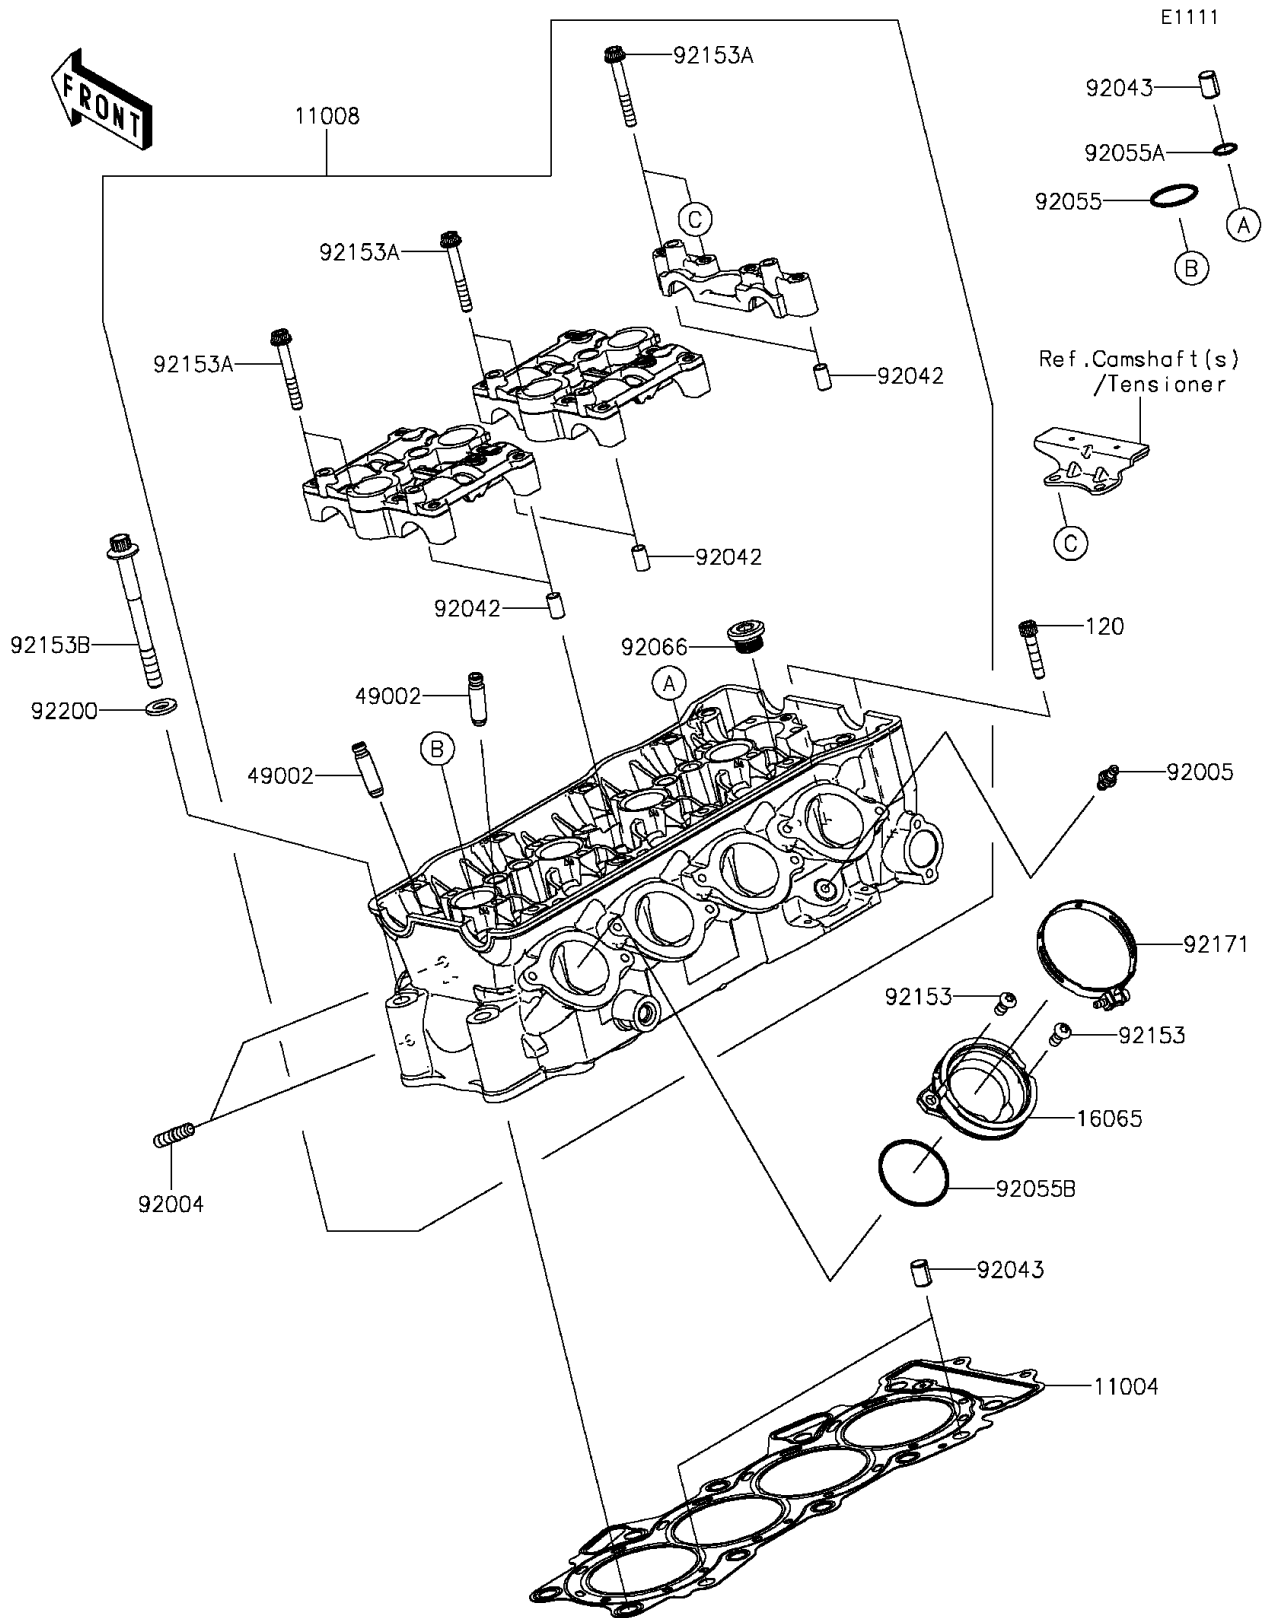

# 2013 NINJA® ZX™ -6R ABS PARTS DIAGRAM

Cylinder Head

## 2013 NINJA® ZX™ -6R ABS PARTS LIST

### Cylinder Head

ITEM NAME	PART NUMBER	QUANTITY
BOLT-SOCKET,6X30 (Ref # 120)	120CD0630	2
GASKET-HEAD (Ref # 11004)	11004-0736	1
HEAD-COMP-CYLINDER (Ref # 11008)	11008-0762	1
HOLDER-CARBURETOR (Ref # 16065)	16065-0067	4
GUIDE-VALVE (Ref # 49002)	49002-1152	16
STUD (Ref # 92004)	92004-0050	8
FITTING (Ref # 92005)	92005-1273	1
PIN,DOWEL,6.3X8X14 (Ref # 92042)	92042-007	6
PIN,8.2X10X14 (Ref # 92043)	92043-1264	6
RING-O,25.5X2 (Ref # 92055)	92055-0074	4
RING-O,11.5X1.5 (Ref # 92055A)	92055-0133	4
RING-O,42X1.9 (Ref # 92055B)	92055-1536	4
PLUG,16X10 (Ref # 92066)	92066-0129	4
BOLT,TORX,6X14 (Ref # 92153)	92153-0406	8
BOLT,SOCKET,6X45 (Ref # 92153A)	92153-0656	20
BOLT,FLANGED,9X90 (Ref # 92153B)	92153-1610	10
CLAMP,60MM (Ref # 92171)	92171-0729	4
WASHER,9.2X19X2.3 (Ref # 92200)	92200-0193	10