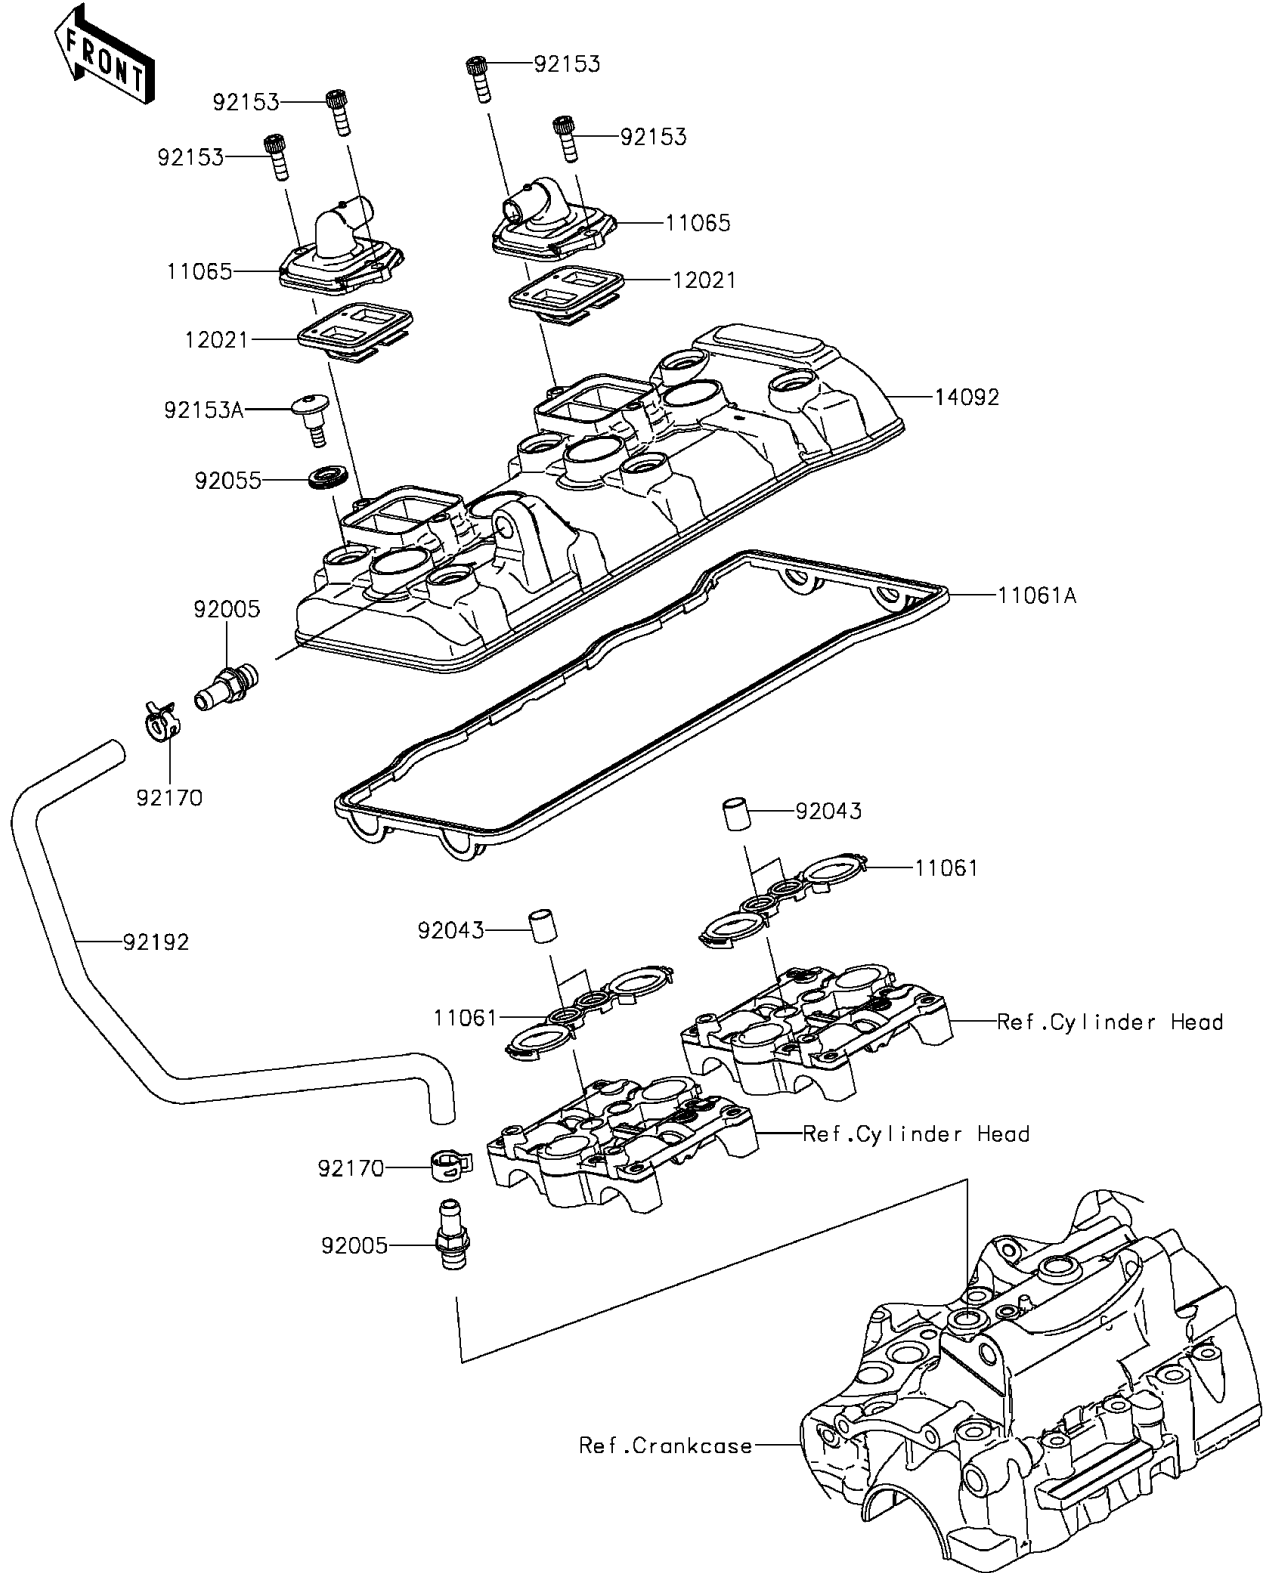

2015 NINJA® ZX™ -6R ABS 30TH ANNIVERSARY PARTS DIAGRAM

Cylinder Head Cover

E1112

2015 NINJA® ZX™ -6R ABS 30TH ANNIVERSARY PARTS LIST

Cylinder Head Cover

ITEM NAME	PART NUMBER	QUANTITY
GASKET,PLUG HOLE (Ref # 11061)	11061-0374	2
GASKET,HEAD COVER (Ref # 11061A)	11061-0375	1
CAP,HEAD COVER (Ref # 11065)	11065-0328	2
VALVE-ASSY-REED (Ref # 12021)	12021-0016	2
COVER,HEAD (Ref # 14092)	14092-1084	1
FITTING,BREATHER CONNECTION (Ref # 92005)	92005-0086	2
PIN,10.1X12X14 (Ref # 92043)	92043-4009	4
RING-O (Ref # 92055)	92055-0187	6
BOLT,SOCKET,6X18 (Ref # 92153)	92153-1284	4
BOLT,SOCKET,6X22.5 (Ref # 92153A)	92153-1779	6
CLAMP (Ref # 92170)	92170-1938	2
TUBE,BREATHER CONNECTION (Ref # 92192)	92192-0423	1