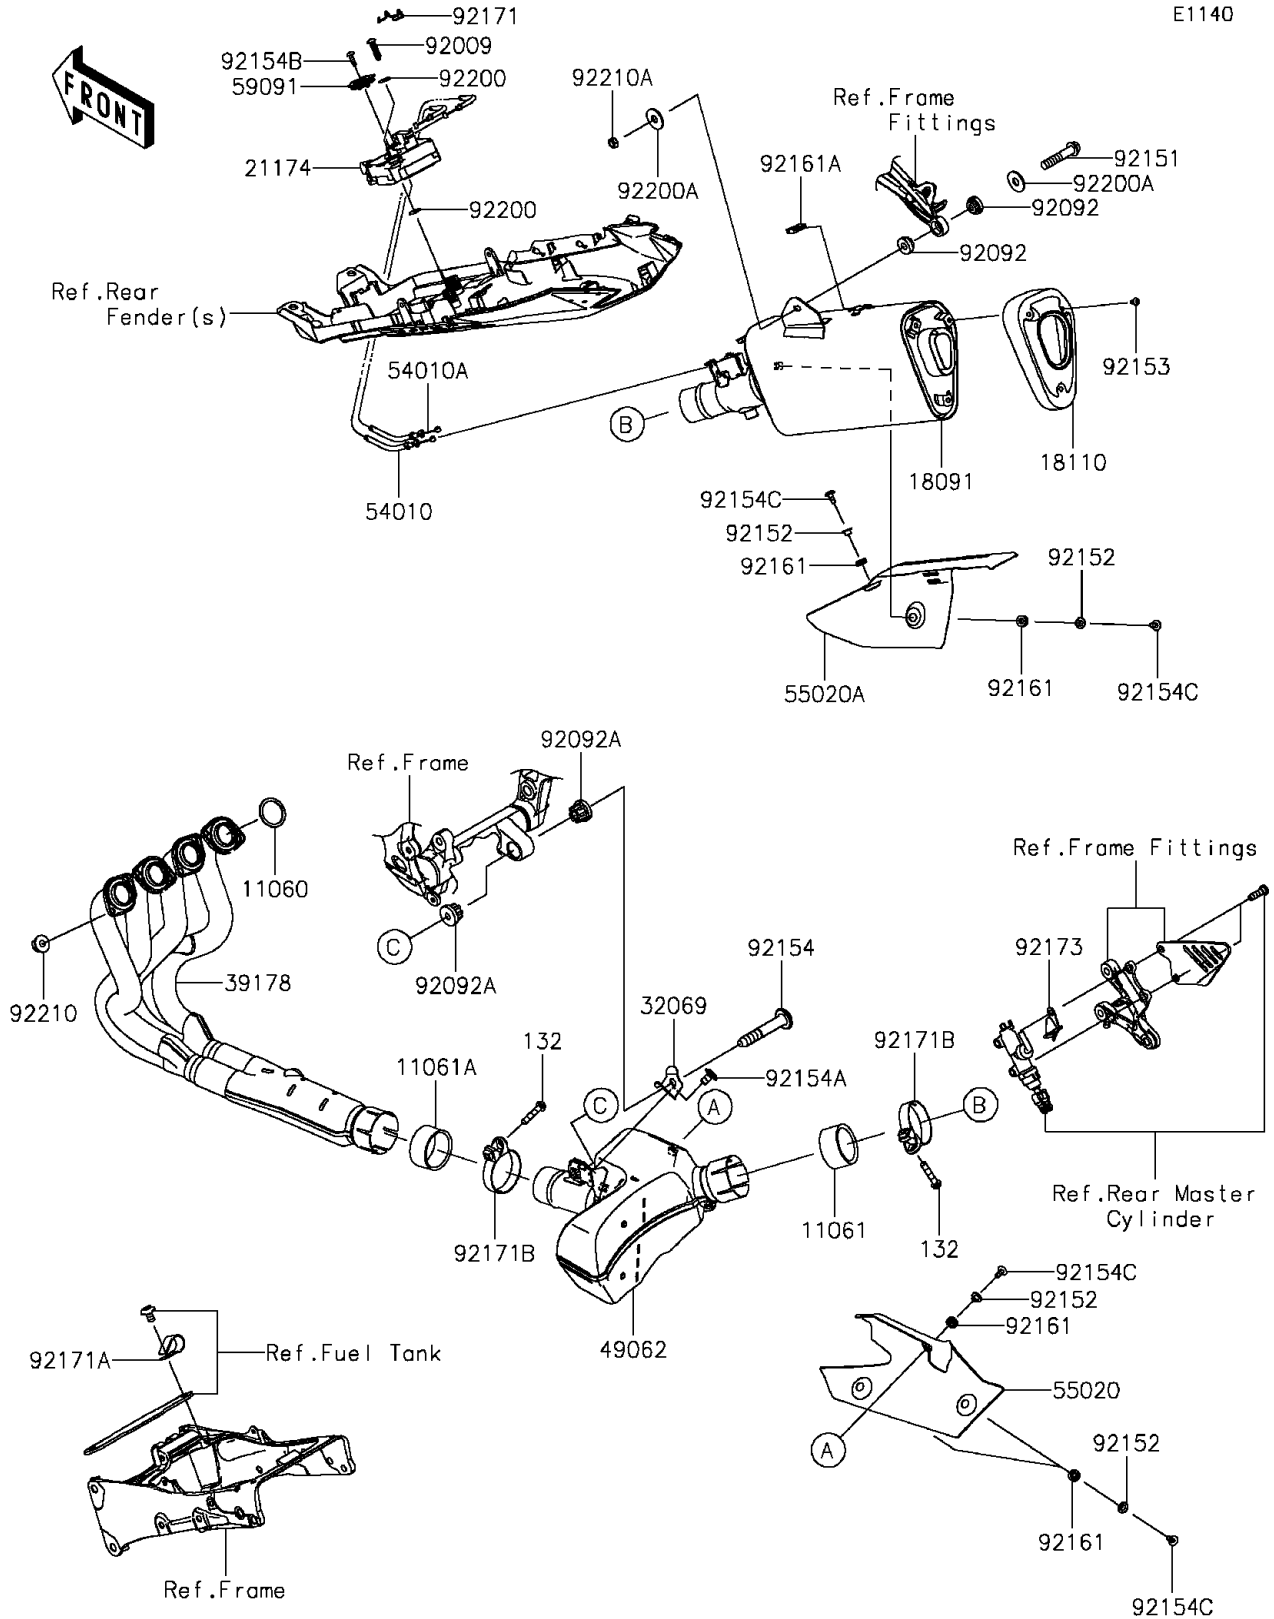

2015 Ninja® ZX™ -6R ABS PARTS DIAGRAM

Muffler(s)

E1140

2015 Ninja® ZX™ -6R ABS PARTS LIST

Muffler(s)

ITEM NAME	PART NUMBER	QUANTITY
BOLT-FLANGED-SMALL,8X40 (Ref # 132)	132BC0840	2
GASKET,EXHAUST PIPE (Ref # 11060)	11060-1203	4
GASKET,50.8X62X30 (Ref # 11061)	11061-0447	1
GASKET,54X62X30 (Ref # 11061A)	11061-0448	1
BODY-COMP-MUFFLER (Ref # 18091)	18091-0909	1
BODY END-MUFFLER (Ref # 18110)	18110-0185	1
MOTOR-ELECTRIC (Ref # 21174)	21174-0005	1
BRACKET-MUFFLER (Ref # 32069)	32069-0340	1
MANIFOLD-COMP-EXHAUST (Ref # 39178)	39178-0207	1
PIPE-COMP-EXHAUST (Ref # 49062)	49062-0713	1
CABLE,CLOSE (Ref # 54010)	54010-0592	1
CABLE,OPEN (Ref # 54010A)	54010-0599	1
GUARD,CHAMBER (Ref # 55020)	55020-0864	1
GUARD,FRONT COVER (Ref # 55020A)	55020-0901	1
PULLEY (Ref # 59091)	59091-0007	1
SCREW,TAPPING,6X30 (Ref # 92009)	92009-1481	2
BUSHING-RUBBER (Ref # 92092)	92092-0018	2
BUSHING-RUBBER,MUFFLER (Ref # 92092A)	92092-1087	2
BOLT,FLANGED,8X40 (Ref # 92151)	92151-1532	1
COLLAR,6.3X8.3X16 (Ref # 92152)	92152-0286	5
BOLT,HEX HEAD,6X8 (Ref # 92153)	92153-1758	3
BOLT,SOCKET,10X61 (Ref # 92154)	92154-0125	1
BOLT,SOCKET,10X16 (Ref # 92154A)	92154-0126	1
BOLT,TORX,5X18 (Ref # 92154B)	92154-0217	1
BOLT,SOCKET,6X14 (Ref # 92154C)	92154-0907	5
DAMPER (Ref # 92161)	92161-0308	5
DAMPER (Ref # 92161A)	92161-1228	1
CLAMP (Ref # 92171)	92171-0292	1
CLAMP,L=60 (Ref # 92171A)	92171-0652	1

2015 Ninja® ZX™ -6R ABS PARTS LIST

Muffler(s)

ITEM NAME	PART NUMBER	QUANTITY
CLAMP,64.5MM (Ref # 92171B)	92171-1668	2
CLAMP (Ref # 92173)	92173-1053	1
WASHER (Ref # 92200)	92200-0078	4
WASHER,8.0X22.0X1.5 (Ref # 92200A)	92200-0174	2
NUT,8MM (Ref # 92210)	92210-0076	8
NUT,8MM (Ref # 92210A)	92210-0173	1