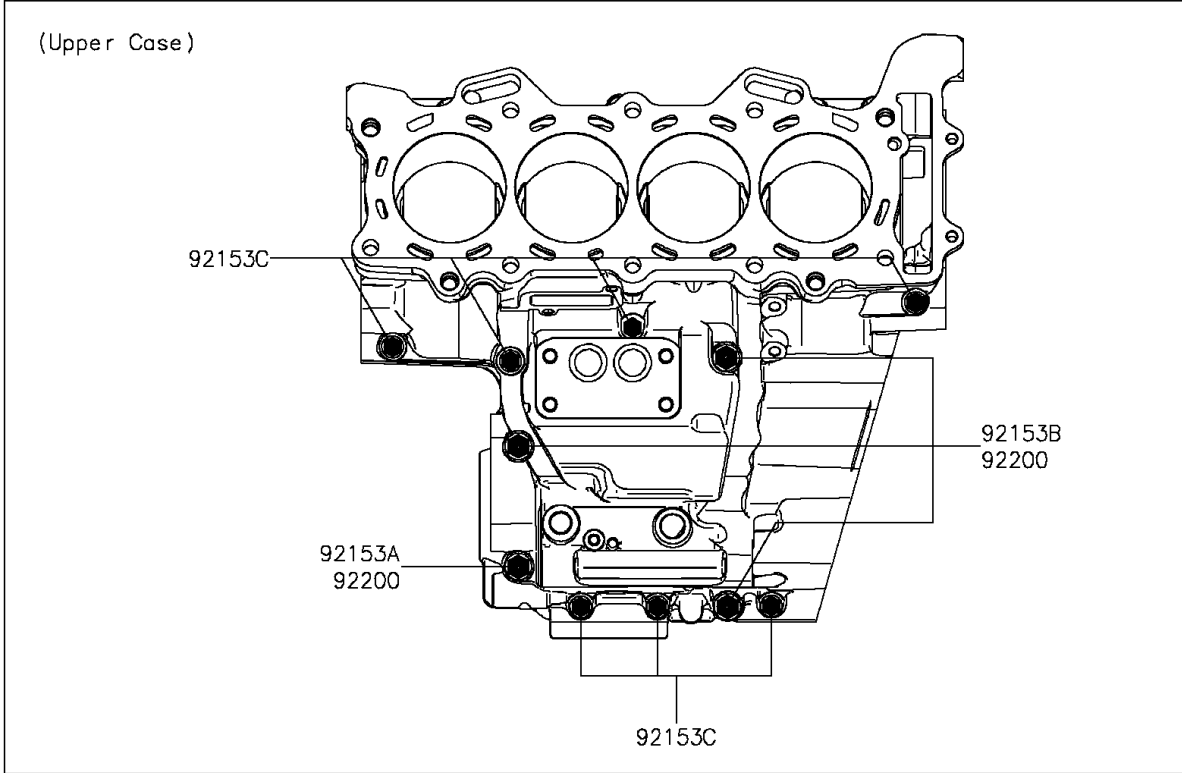

2014 NINJA[®] ZX[™]-6R ABS PARTS DIAGRAM

Crankcase Bolt Pattern

E1412

2014 NINJA® ZX™ -6R ABS PARTS LIST

Crankcase Bolt Pattern

ITEM NAME	PART NUMBER	QUANTITY
BOLT,FLANGED,8X95 (Ref # 92153)	92153-1631	10
BOLT,FLANGED,8X90 (Ref # 92153A)	92153-1632	1
BOLT,FLANGED,8X75 (Ref # 92153B)	92153-1633	3
BOLT,FLANGED,6X68 (Ref # 92153C)	92153-1637	7
BOLT,FLANGED,6X50 (Ref # 92153D)	92153-1638	9
WASHER,8.2X16X1.6 (Ref # 92200)	92200-0047	4
WASHER,8.5X18X3.0 (Ref # 92200A)	92200-0153	10