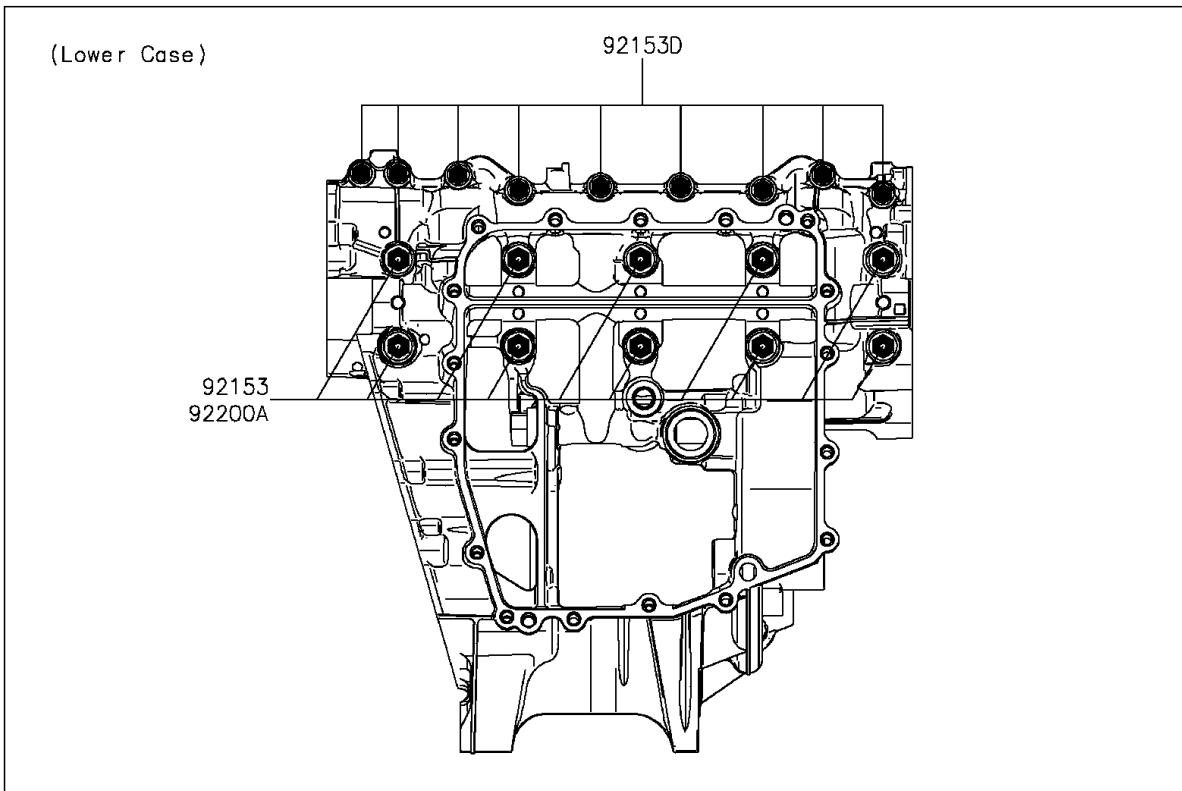

2014 NINJA[®] ZX[™]-6R ABS PARTS DIAGRAM

Crankcase Bolt Pattern

E1412

2014 NINJA® ZX™ -6R ABS PARTS LIST

Crankcase Bolt Pattern

ITEM NAME	PART NUMBER	QUANTITY
BOLT,FLANGED,8X95 (Ref # 92153)	92153-1631	10
BOLT,FLANGED,8X90 (Ref # 92153A)	92153-1632	1
BOLT,FLANGED,8X75 (Ref # 92153B)	92153-1633	3
BOLT,FLANGED,6X68 (Ref # 92153C)	92153-1637	7
BOLT,FLANGED,6X50 (Ref # 92153D)	92153-1638	9
WASHER,8.2X16X1.6 (Ref # 92200)	92200-0047	4
WASHER,8.5X18X3.0 (Ref # 92200A)	92200-0153	10