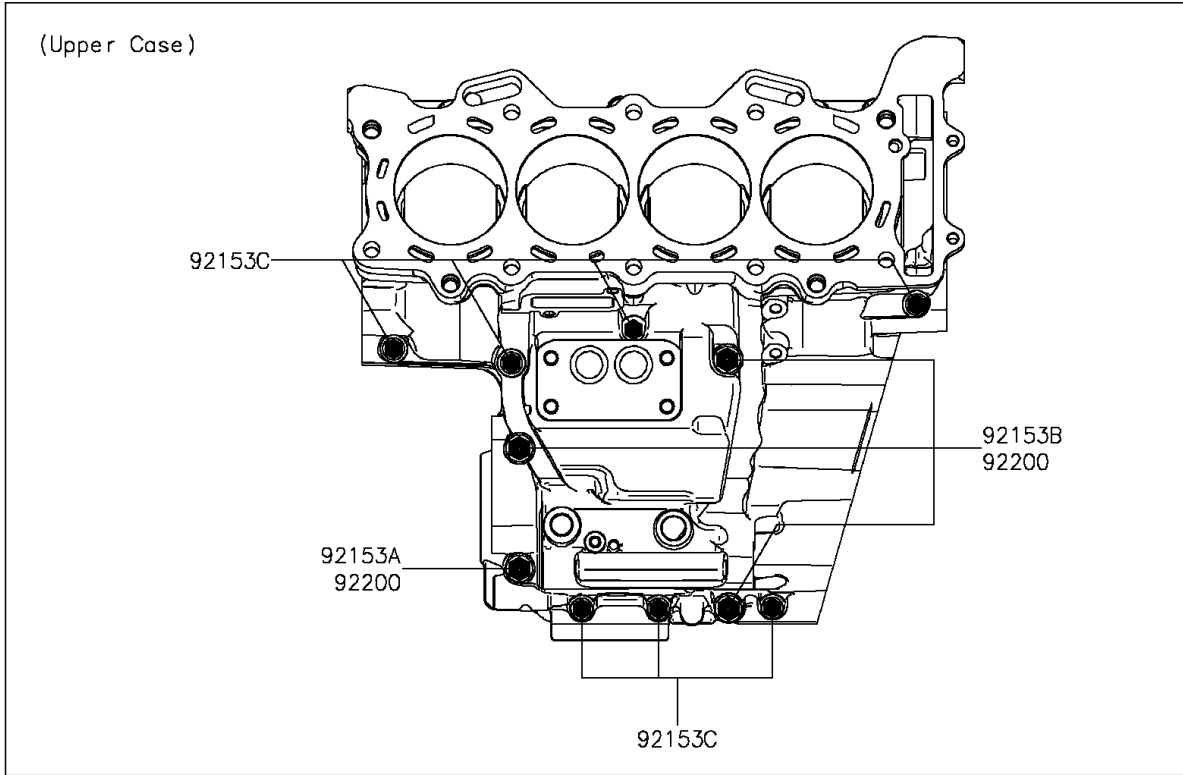

# 2015 NINJA® ZX™ -6R ABS 30TH ANNIVERSARY PARTS DIAGRAM

## Crankcase Bolt Pattern

E1412

### Crankcase Bolt Pattern

ITEM NAME	PART NUMBER	QUANTITY
BOLT,FLANGED,8X95 (Ref # 92153)	92153-1631	10
BOLT,FLANGED,8X90 (Ref # 92153A)	92153-1632	1
BOLT,FLANGED,8X75 (Ref # 92153B)	92153-1633	3
BOLT,FLANGED,6X68 (Ref # 92153C)	92153-1637	7
BOLT,FLANGED,6X50 (Ref # 92153D)	92153-1638	9
WASHER,8.2X16X1.6 (Ref # 92200)	92200-0047	4
WASHER,8.5X18X3.0 (Ref # 92200A)	92200-0153	10