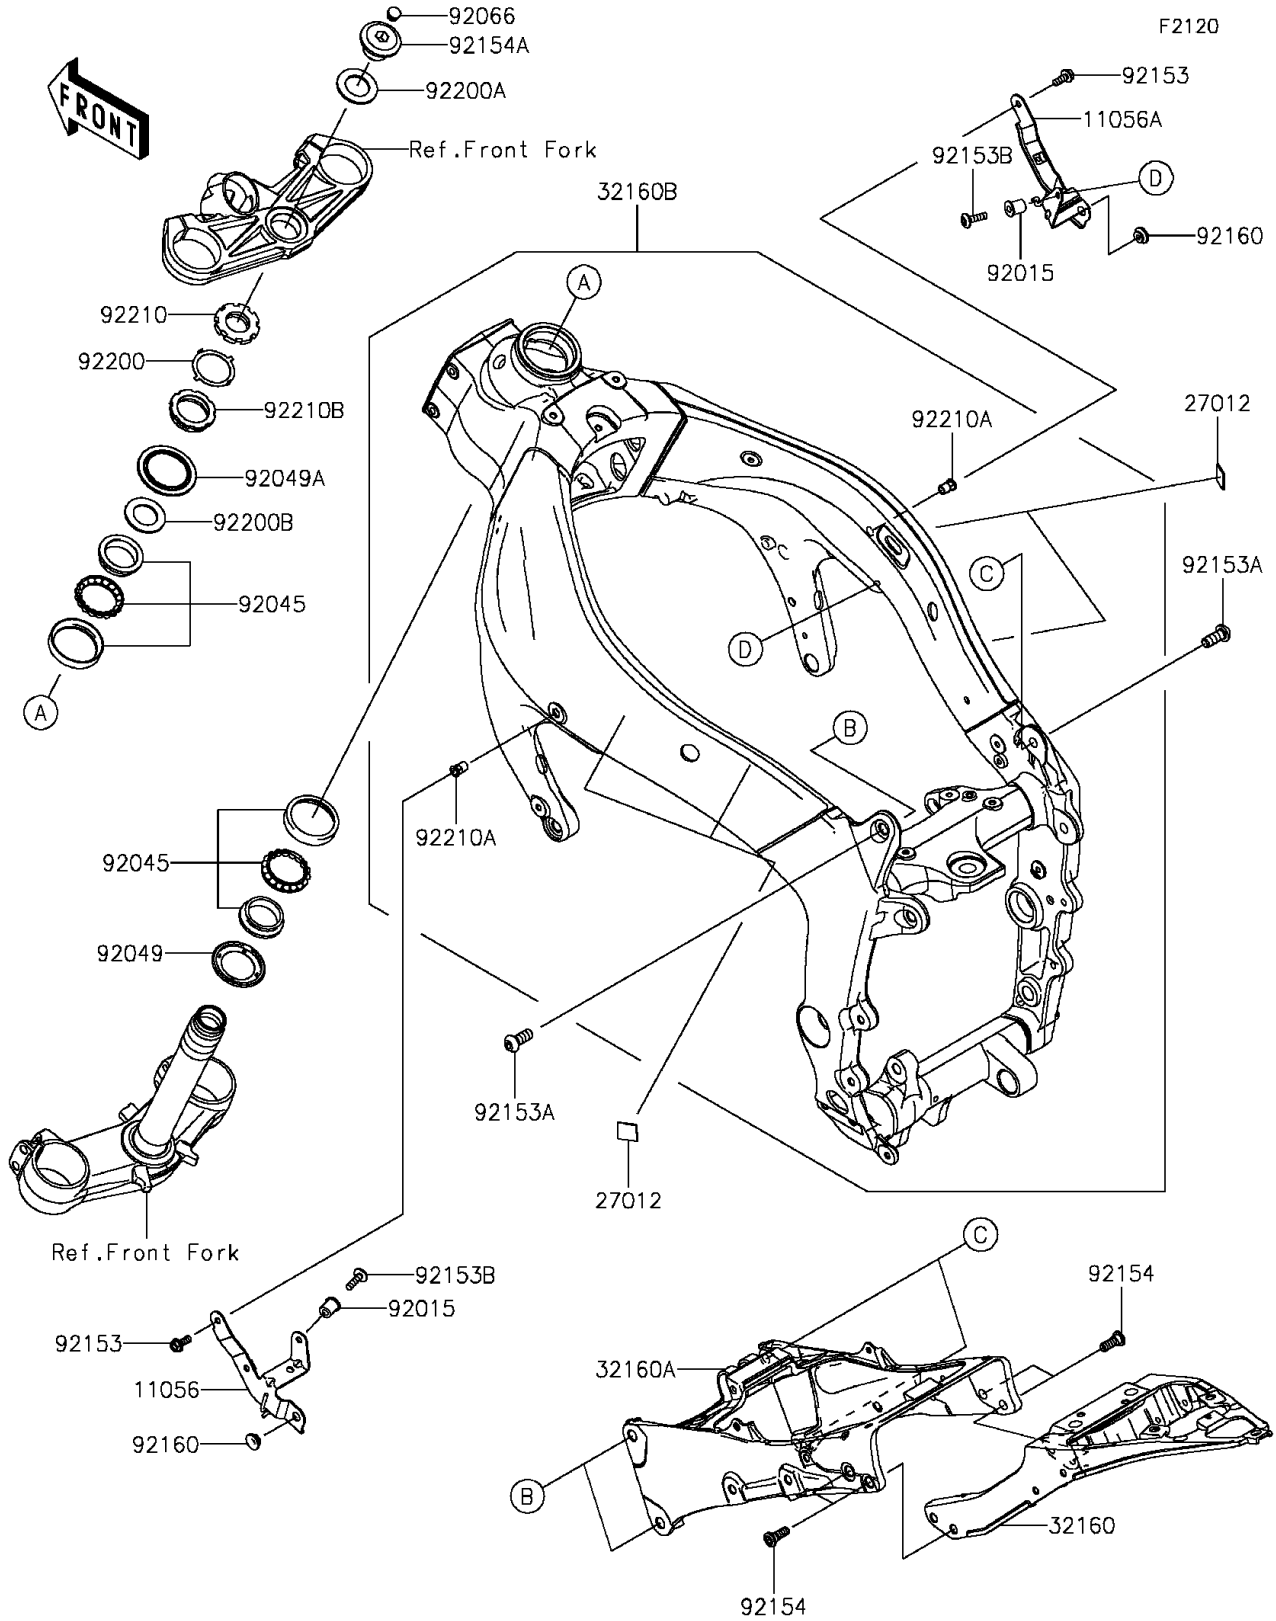

2015 Ninja® ZX™ -6R ABS PARTS DIAGRAM

Frame

2015 Ninja® ZX™ -6R ABS PARTS LIST

Frame

ITEM NAME	PART NUMBER	QUANTITY
BRACKET,COWLING,LH (Ref # 11056)	11056-1961	1
BRACKET,COWLING,RH (Ref # 11056A)	11056-2390	1
HOOK,30X30X3.2 (Ref # 27012)	27012-0741	4
FRAME-COMP,RR,RR (Ref # 32160)	32160-0398	1
FRAME-COMP,RR,FR (Ref # 32160A)	32160-0399	1
FRAME-COMP (Ref # 32160B)	32160-0642	1
NUT (Ref # 92015)	92015-1700	2
BEARING-BALL,SF07A17PX1V1 (Ref # 92045)	92045-1384	2
SEAL-OIL,DS35X55X4 (Ref # 92049)	92049-0022	1
SEAL-OIL,43X55.5X8.6 (Ref # 92049A)	92049-0742	1
PLUG (Ref # 92066)	92066-0071	1
BOLT,FLANGED,6X16 (Ref # 92153)	92153-0713	2
BOLT,SOCKET,10X25 (Ref # 92153A)	92153-1136	4
BOLT,SOCKET,6X22 (Ref # 92153B)	92153-1356	2
BOLT,SOCKET,8X23 (Ref # 92154)	92154-0077	4
BOLT,26X18 (Ref # 92154A)	92154-1167	1
DAMPER (Ref # 92160)	92160-1613	2
WASHER (Ref # 92200)	92200-0036	1
WASHER,27X42X2.3 (Ref # 92200A)	92200-0081	1
WASHER,36X47X0.6 (Ref # 92200B)	92200-0862	1
NUT,35MM (Ref # 92210)	92210-0095	1
NUT,6MM (Ref # 92210A)	92210-0099	2
NUT,35MM (Ref # 92210B)	92210-0823	1