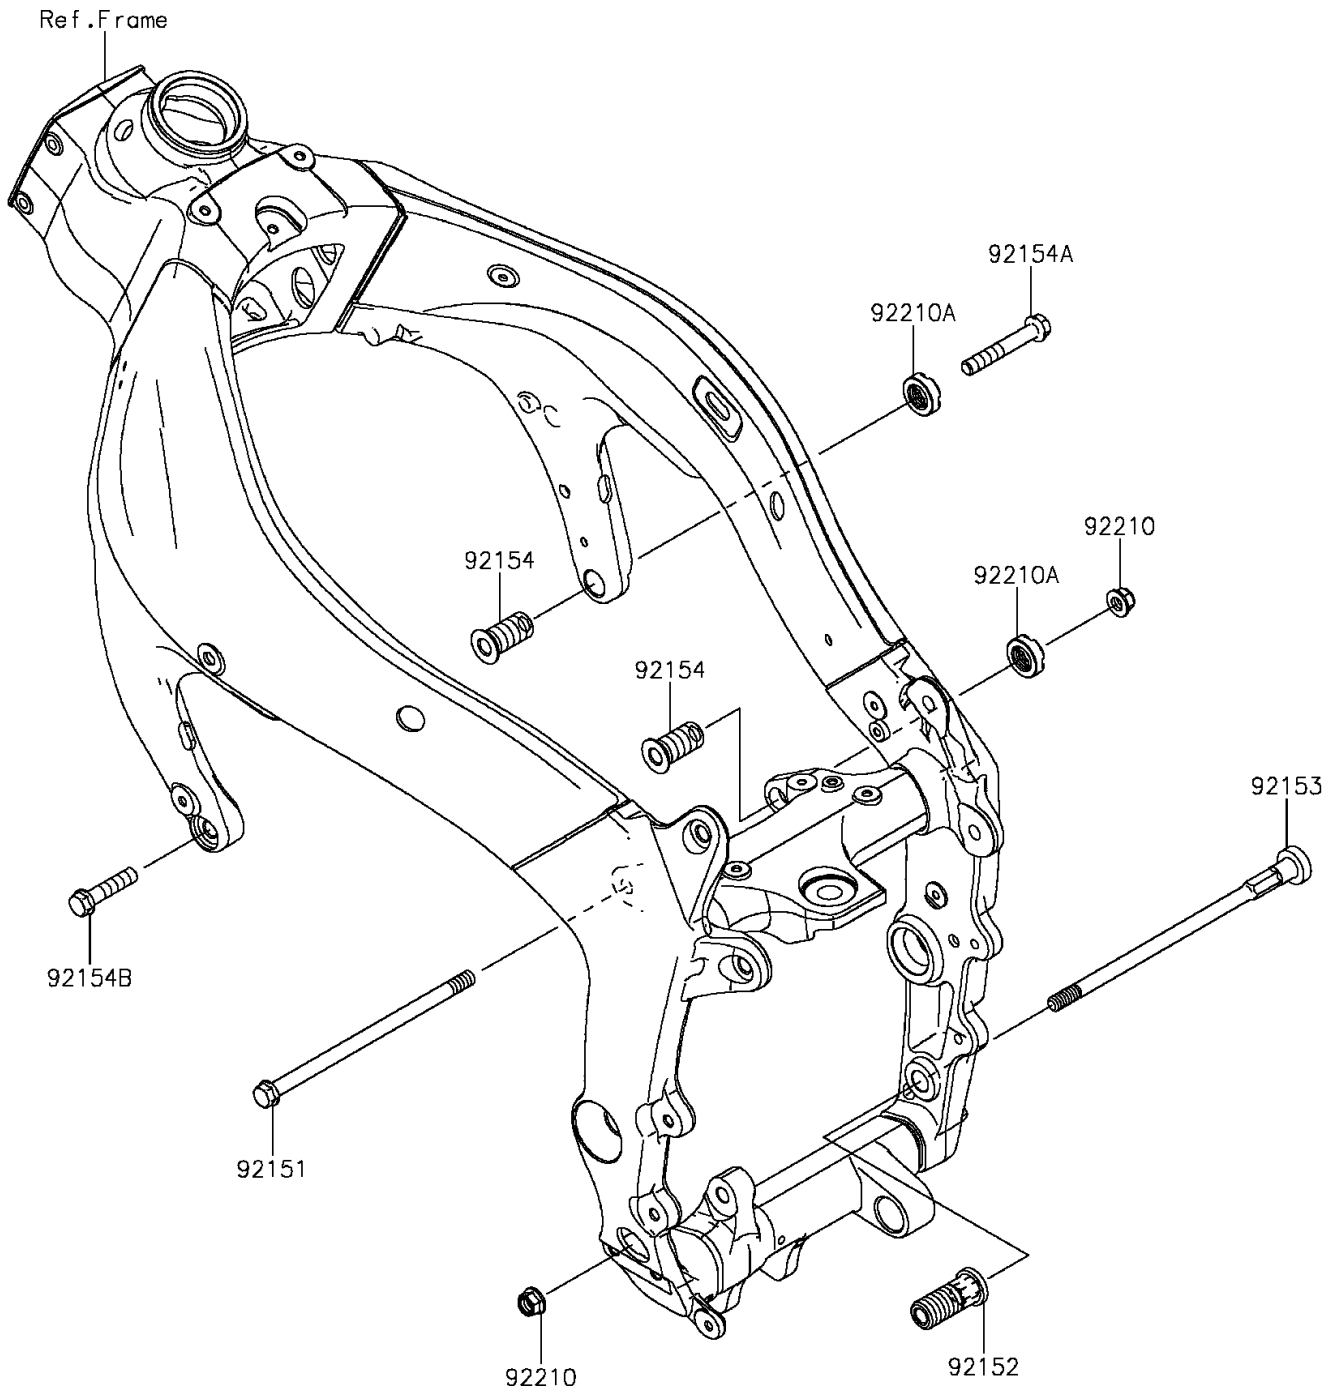

# 2014 NINJA® ZX™ -6R ABS PARTS DIAGRAM

Engine Mount

F2122

## 2014 NINJA® ZX™ -6R ABS PARTS LIST

### Engine Mount

ITEM NAME	PART NUMBER	QUANTITY
BOLT,FLANGED,10X190 (Ref # 92151)	92151-1915	1
COLLAR,ENGINE MOUNT (Ref # 92152)	92152-0076	1
BOLT,SOCKET,10X227 (Ref # 92153)	92153-1328	1
BOLT,ENGINE MOUNT,18MM (Ref # 92154)	92154-0249	2
BOLT,FLANGED,10X65 (Ref # 92154A)	92154-0312	1
BOLT,FLANGED,10X40 (Ref # 92154B)	92154-0313	1
NUT,LOCK,FLANGED,10MM (Ref # 92210)	92210-1139	2
NUT,18MM (Ref # 92210A)	92210-1203	2