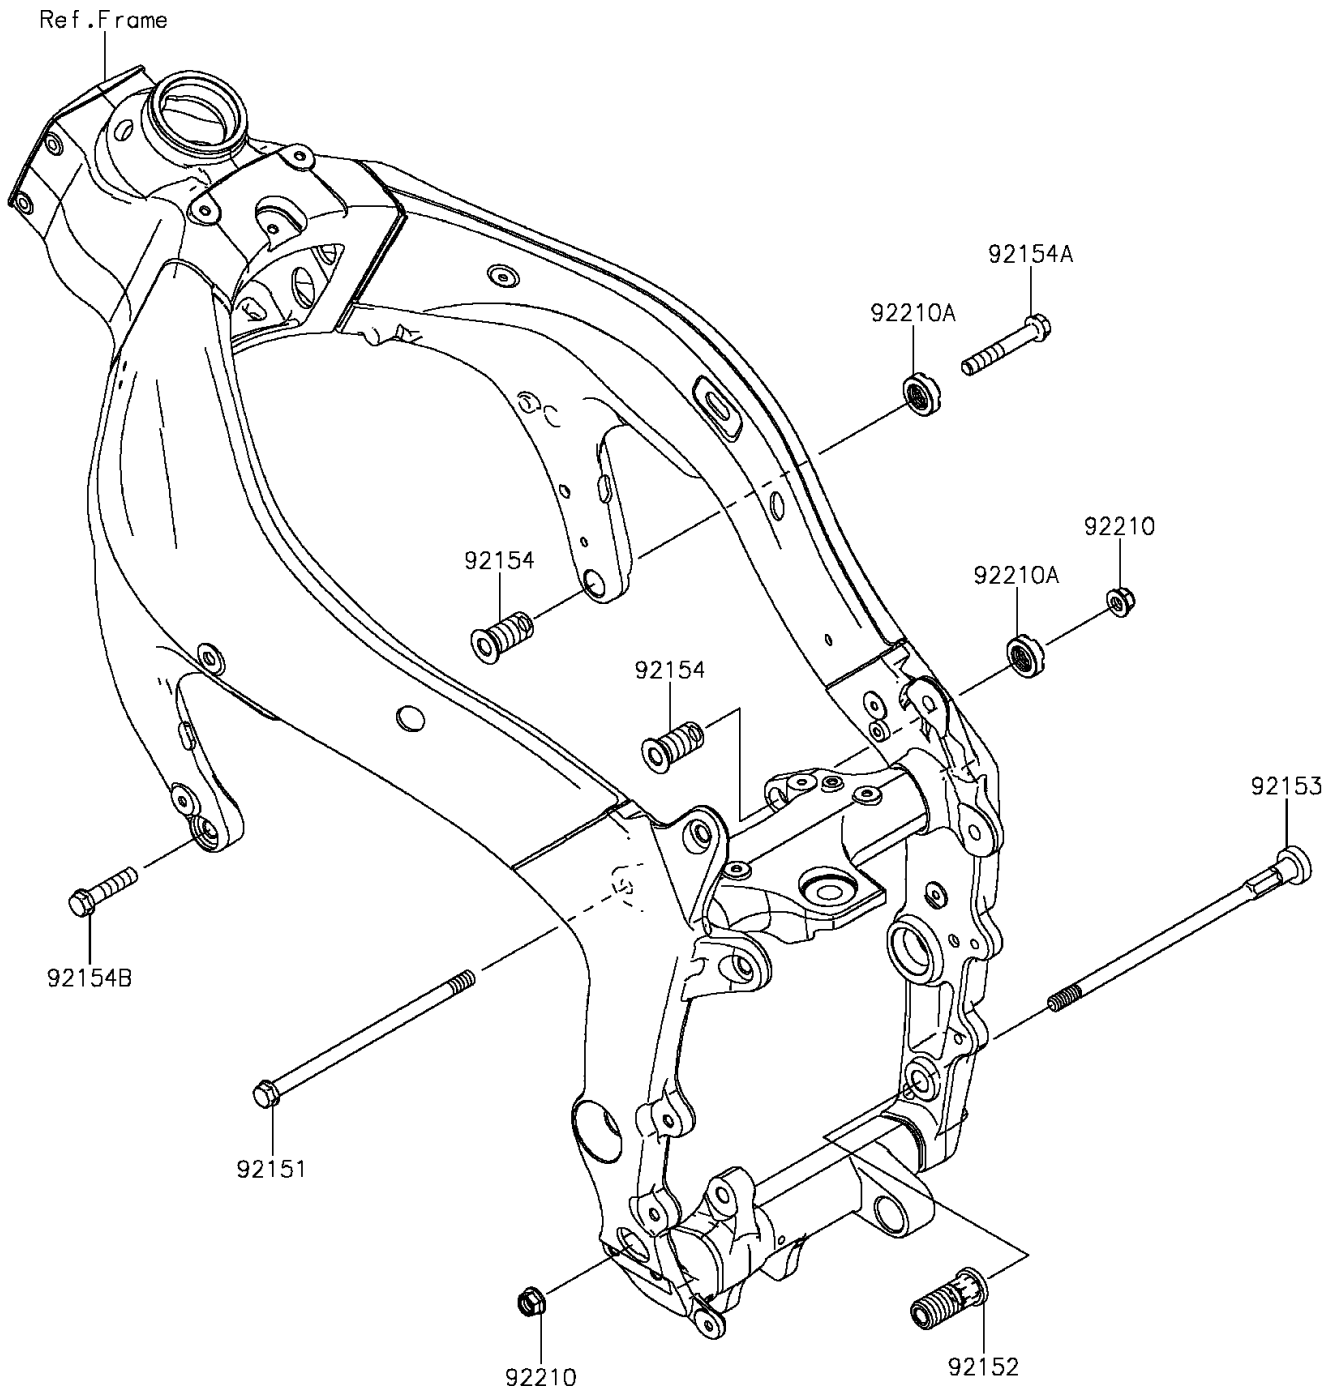

2015 NINJA[®] ZX[™]-6R ABS 30TH ANNIVERSARY PARTS DIAGRAM

Engine Mount

F2122

2015 NINJA® ZX™ -6R ABS 30TH ANNIVERSARY PARTS LIST

Engine Mount

ITEM NAME	PART NUMBER	QUANTITY
BOLT,FLANGED,10X190 (Ref # 92151)	92151-1915	1
COLLAR,ENGINE MOUNT (Ref # 92152)	92152-0076	1
BOLT,SOCKET,10X227 (Ref # 92153)	92153-1328	1
BOLT,ENGINE MOUNT,18MM (Ref # 92154)	92154-0249	2
BOLT,FLANGED,10X65 (Ref # 92154A)	92154-0312	1
BOLT,FLANGED,10X40 (Ref # 92154B)	92154-0313	1
NUT,LOCK,FLANGED,10MM (Ref # 92210)	92210-1139	2
NUT,18MM (Ref # 92210A)	92210-1203	2