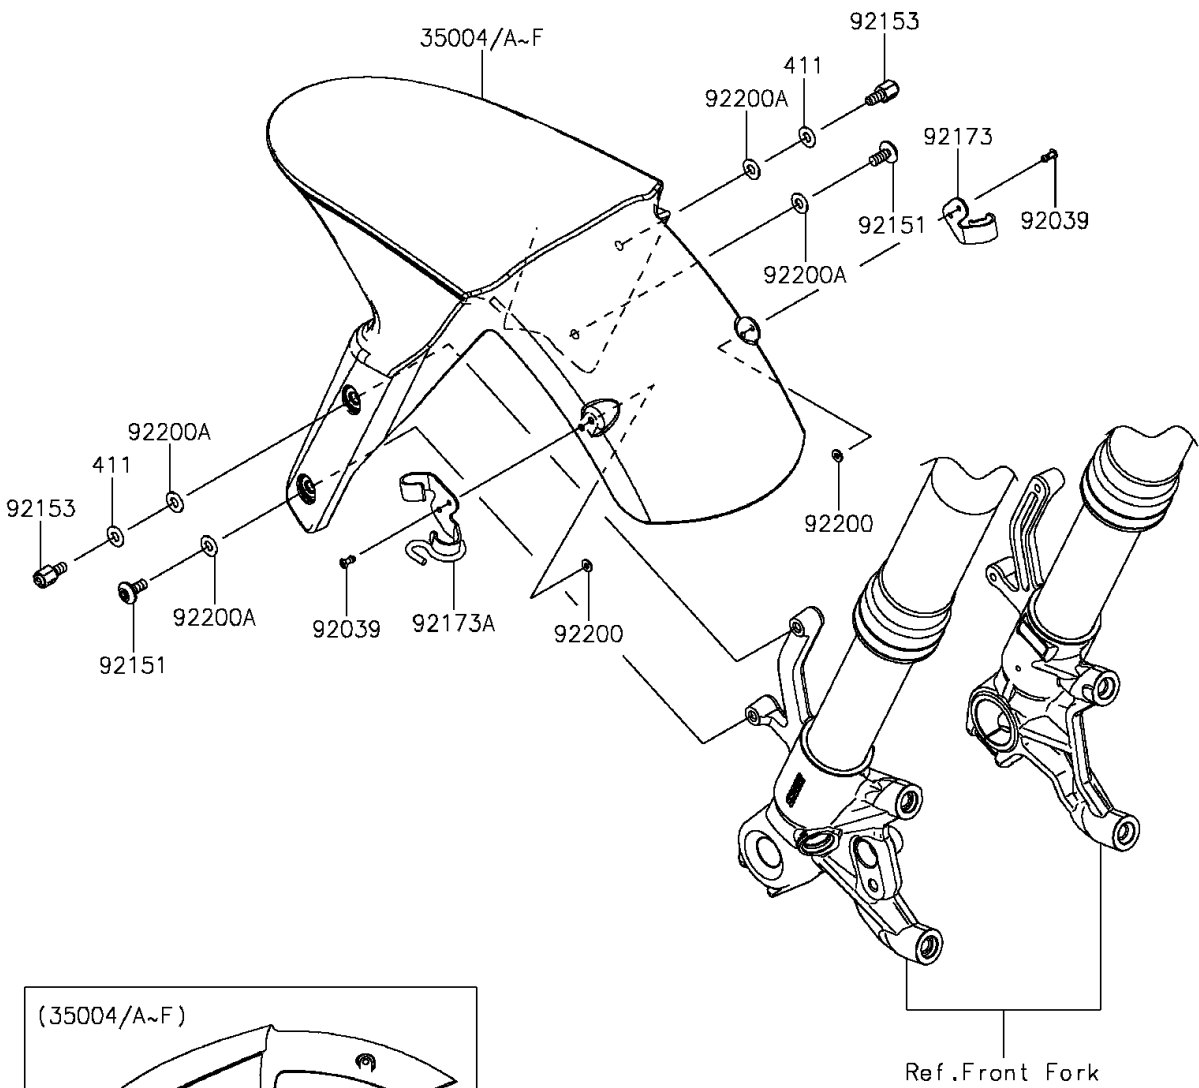

# 2013 NINJA® ZX™ -6R ABS PARTS DIAGRAM

Front Fender(s)

F2171

WOD

## 2013 NINJA® ZX™ -6R ABS PARTS LIST

### Front Fender(s)

ITEM NAME	PART NUMBER	QUANTITY
WASHER-PLAIN,6MM (Ref # 411)	411AB0600	2
FENDER-FRONT,P.F.S.WHITE (Ref # 35004A)	35004-0310-40X	1
FENDER-FRONT,F.EBONY (Ref # 35004B)	35004-0310-45L	1
FENDER-FRONT,M.S.BLACK (Ref # 35004E)	35004-0310-660	1
RIVET (Ref # 92039)	92039-1231	4
BOLT,SOCKET,6X14 (Ref # 92151)	92151-1654	2
BOLT,6MM (Ref # 92153)	92153-0335	2
CLAMP,FR FENDER,RH (Ref # 92173)	92173-0984	1
CLAMP,FR FENDER,LH (Ref # 92173A)	92173-1065	1
WASHER,3.5X8X1 (Ref # 92200)	92200-1251	4
WASHER,6.5X14X1 (Ref # 92200A)	92200-1388	4