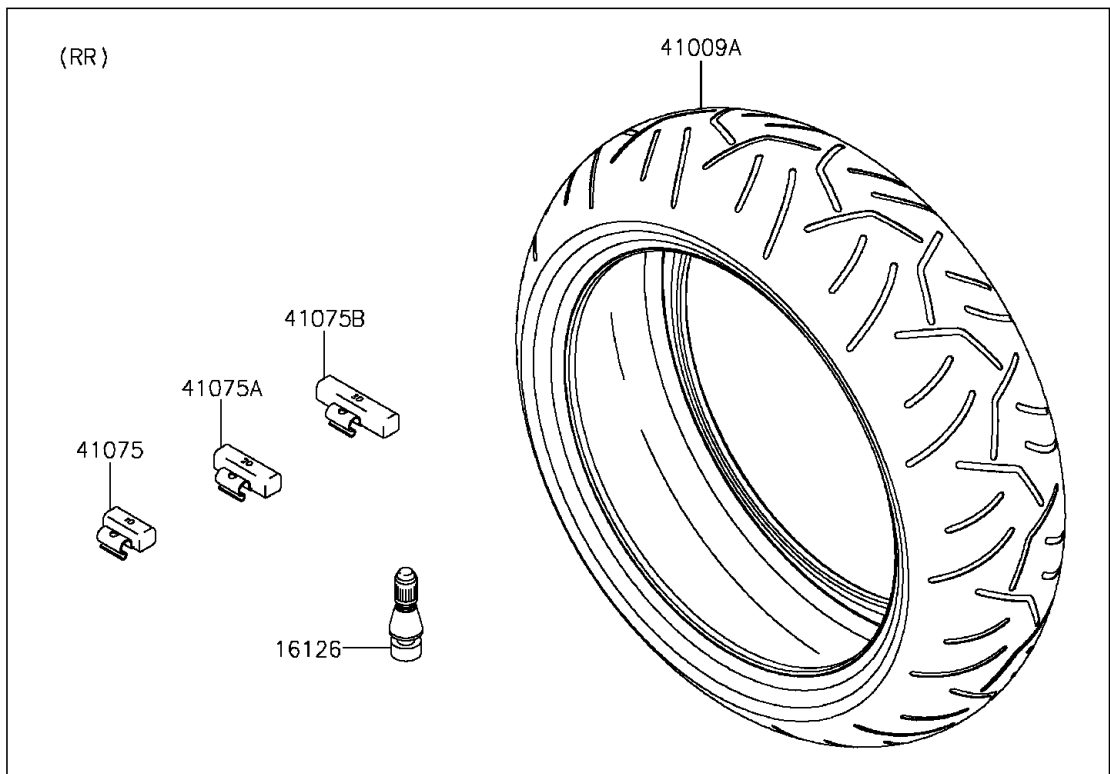

2015 Ninja® ZX™ -6R ABS PARTS DIAGRAM

Tires

F2210

2015 Ninja® ZX™ -6R ABS PARTS LIST

Tires

ITEM NAME	PART NUMBER	QUANTITY
VALVE,TIRE (Ref # 16126)	16126-1140	2
TIRE,FR,120/70ZR17(58W),S20F (Ref # 41009)	41009-0529	1
TIRE,RR,180/55ZR17(73W),S20R (Ref # 41009A)	41009-0530	1
BALANCER-WHEEL,10G,SILVER (Ref # 41075)	41075-0007	AR
BALANCER-WHEEL,20G,SILVER (Ref # 41075A)	41075-0008	AR
BALANCER-WHEEL,30G,SILVER (Ref # 41075B)	41075-0009	AR