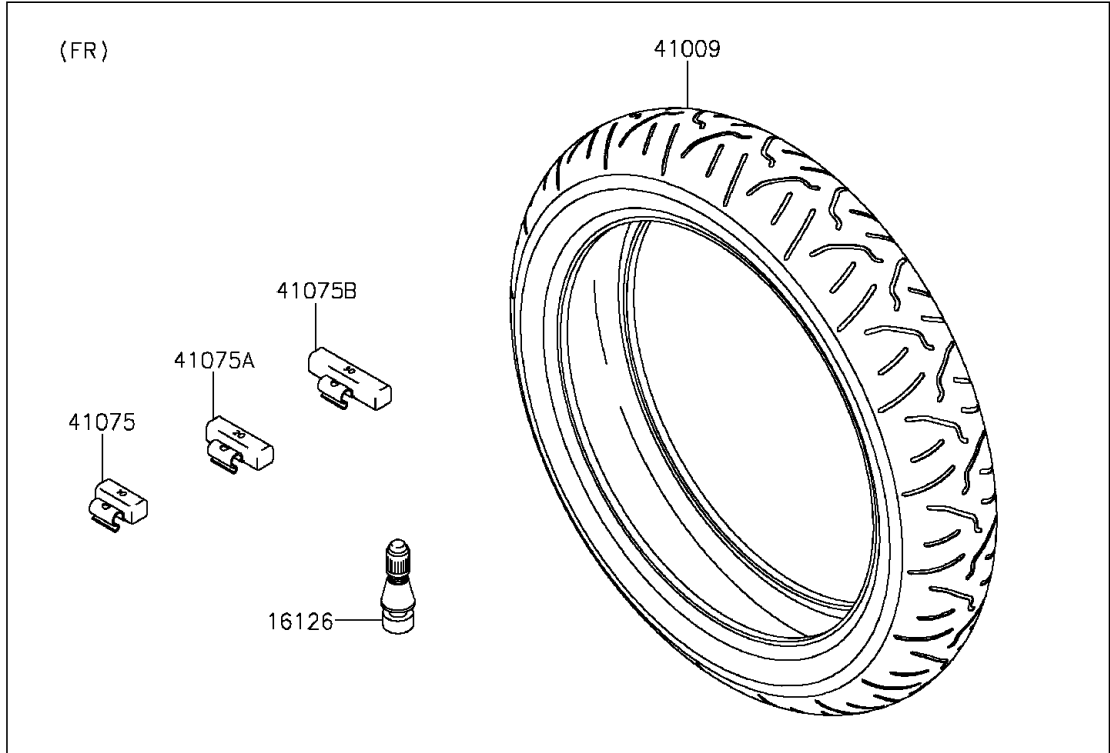

2015 Ninja® ZX™ -6R ABS PARTS DIAGRAM

Tires

F2210

2015 Ninja® ZX™ -6R ABS PARTS LIST

Tires

ITEM NAME	PART NUMBER	QUANTITY
VALVE,TIRE (Ref # 16126)	16126-1140	2
TIRE,FR,120/70ZR17(58W),S20F (Ref # 41009)	41009-0529	1
TIRE,RR,180/55ZR17(73W),S20R (Ref # 41009A)	41009-0530	1
BALANCER-WHEEL,10G,SILVER (Ref # 41075)	41075-0007	AR
BALANCER-WHEEL,20G,SILVER (Ref # 41075A)	41075-0008	AR
BALANCER-WHEEL,30G,SILVER (Ref # 41075B)	41075-0009	AR