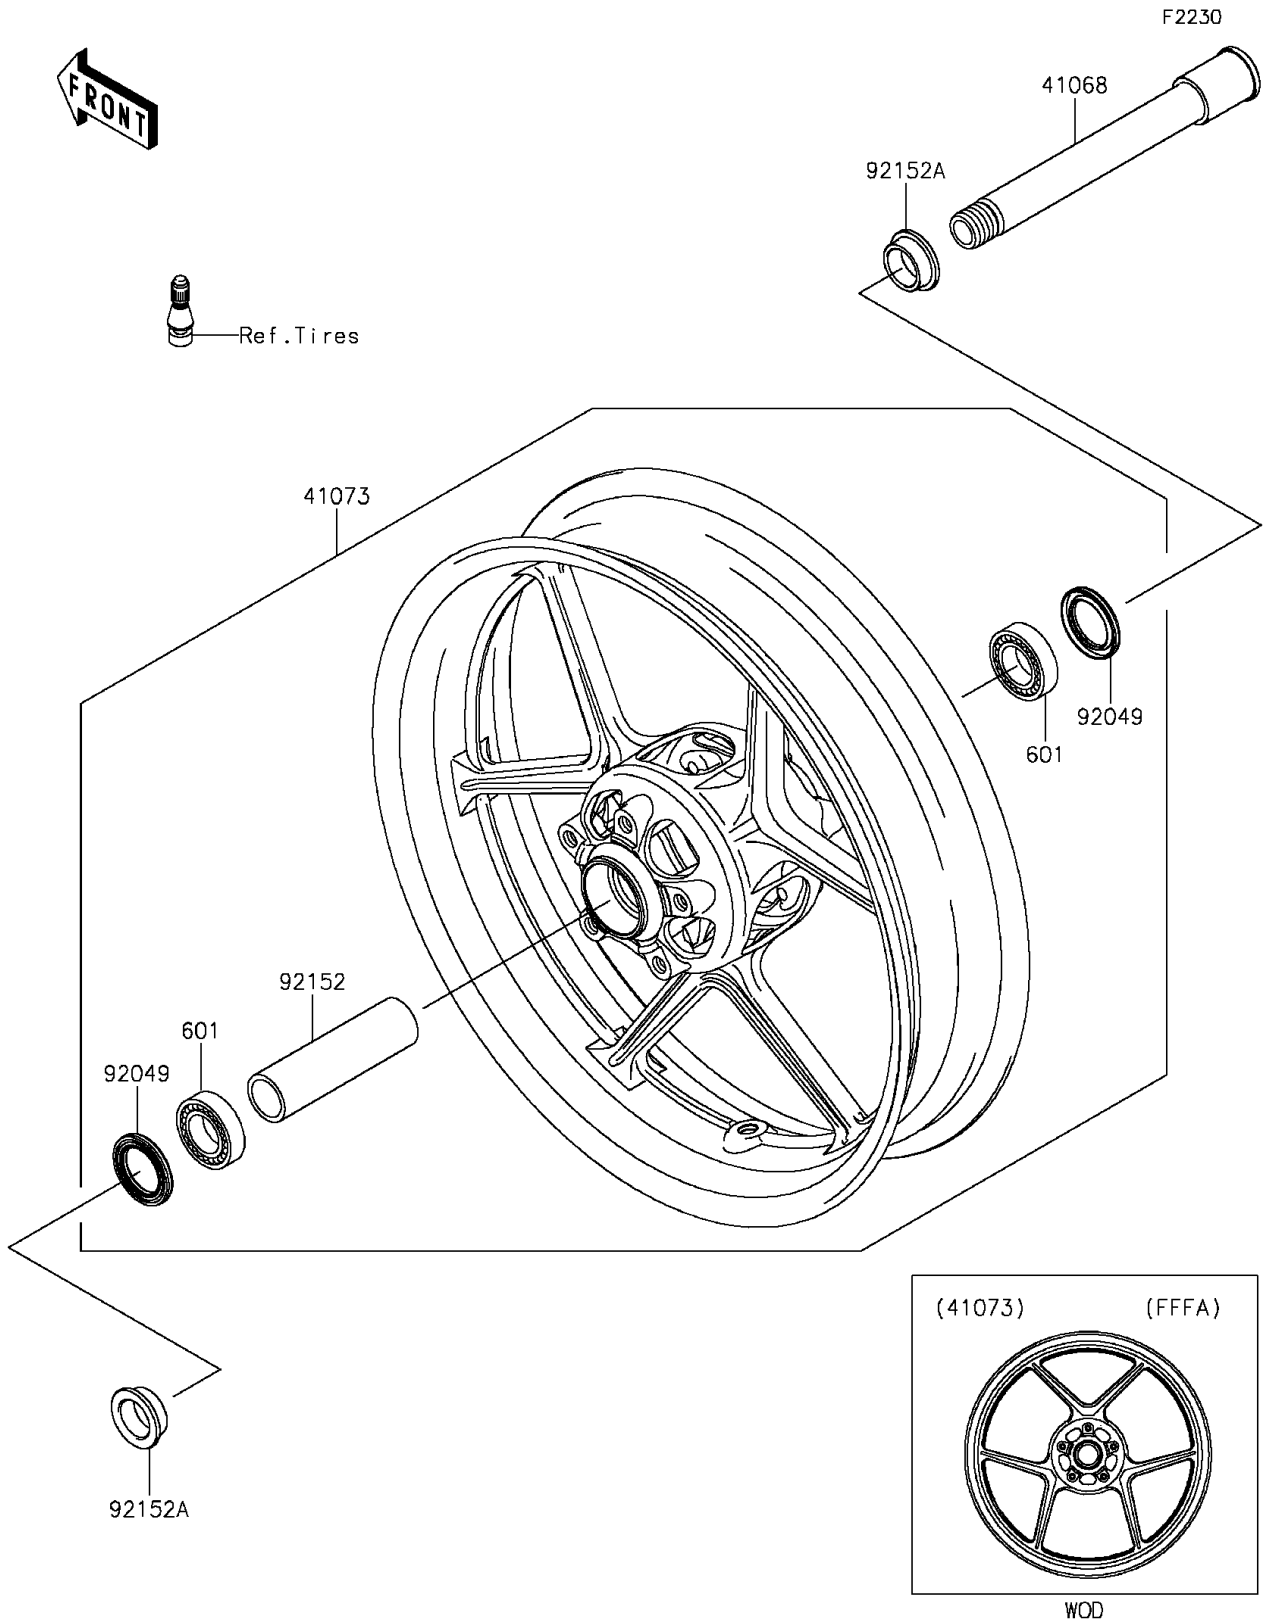

# 2015 Ninja® ZX™ -6R ABS PARTS DIAGRAM

Front Wheel

## 2015 Ninja® ZX™ -6R ABS PARTS LIST

### Front Wheel

ITEM NAME	PART NUMBER	QUANTITY
BEARING-BALL,#6005UU (Ref # 601)	601B6005UU	2
AXLE,FR (Ref # 41068)	41068-1463	1
WHEEL-ASSY,FR,G.BLACK (Ref # 41073)	41073-0596-18F	1
SEAL-OIL,BJN-C2 32X47X5 (Ref # 92049)	92049-0050	2
COLLAR,FR HUB,L=115 (Ref # 92152)	92152-0242	1
COLLAR,FR AXLE,L=13 (Ref # 92152A)	92152-1470	2