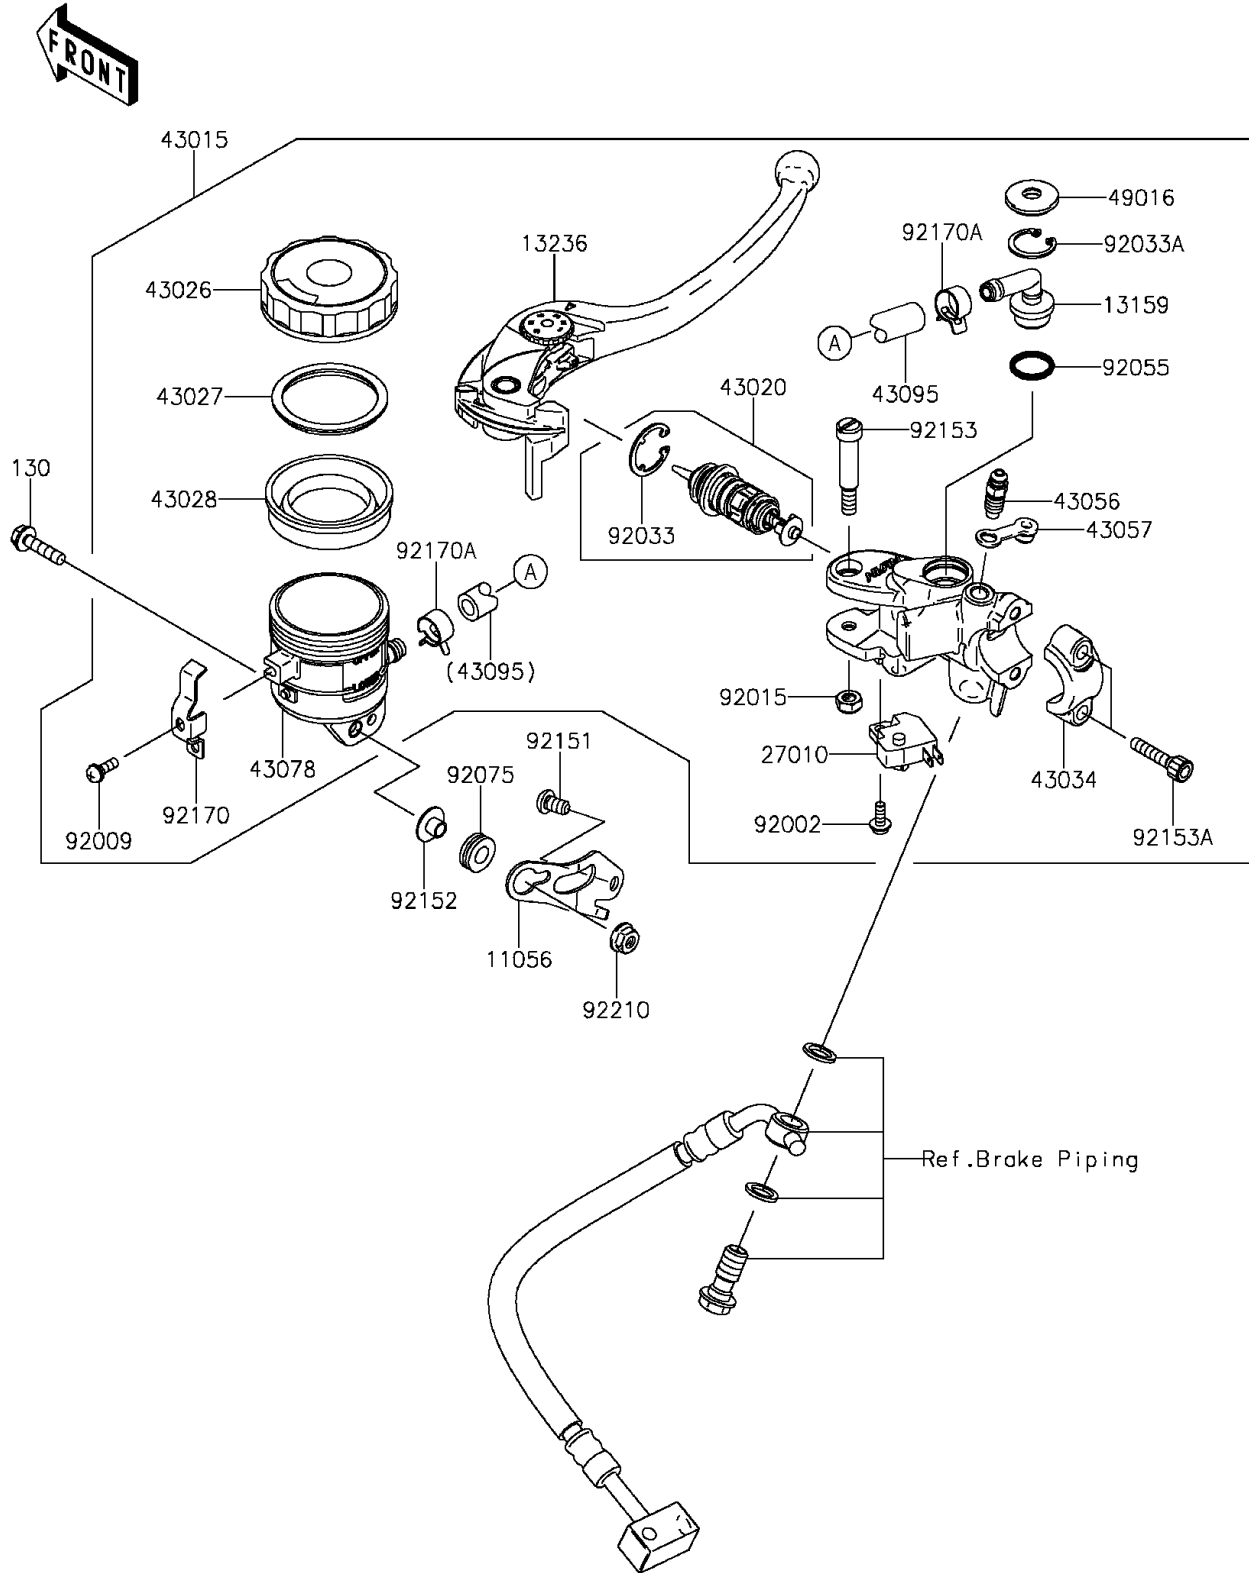

2013 NINJA® ZX™ -6R ABS PARTS DIAGRAM

Front Master Cylinder

F2291

2013 NINJA® ZX™ -6R ABS PARTS LIST

Front Master Cylinder

ITEM NAME	PART NUMBER	QUANTITY
BOLT-FLANGED,5X20 (Ref # 130)	130BB0520	1
BRACKET,FR MASTER CYLINDER (Ref # 11056)	11056-2050	1
CONNECTOR (Ref # 13159)	13159-1061	1
LEVER-COMP (Ref # 13236)	13236-0729	1
SWITCH,BRAKE (Ref # 27010)	27010-0025	1
CYLINDER-ASSY-MASTER,FR (Ref # 43015)	43015-0581	1
PISTON-COMP-BRAKE (Ref # 43020)	43020-0010	1
CAP-BRAKE (Ref # 43026)	43026-1051	1
PLATE-DIAPHRAGM (Ref # 43027)	43027-1051	1
DIAPHRAGM,MASTER CYLINDER (Ref # 43028)	43028-1057	1
HOLDER-BRAKE,MASTER CYLINDER (Ref # 43034)	43034-0056	1
BREATHER-BRAKE (Ref # 43056)	43056-1056	1
CAP-BREATHER (Ref # 43057)	43057-1001	1
RESERVOIR (Ref # 43078)	43078-1099	1
HOSE-BRAKE,FR MASTER CYLINDER (Ref # 43095)	43095-0366	1
COVER-SEAL (Ref # 49016)	49016-1147	1
BOLT,SCREW,4X12 (Ref # 92002)	92002-1323	1
SCREW (Ref # 92009)	92009-1570	1
NUT,FLANGED,6MM (Ref # 92015)	92015-1528	1
RING-SNAP (Ref # 92033)	92033-0034	1
RING-SNAP,20.5MM (Ref # 92033A)	92033-1186	1
RING-O,14.8X2.4 (Ref # 92055)	92055-0741	1
DAMPER (Ref # 92075)	92075-161	1
BOLT,SOCKET,6X10 (Ref # 92151)	92151-1449	1
COLLAR (Ref # 92152)	92152-0017	1
BOLT,LEVER (Ref # 92153)	92153-0868	1
BOLT,SOCKET,6X22 (Ref # 92153A)	92153-1518	2
CLAMP (Ref # 92170)	92170-1090	1
CLAMP,HOSE (Ref # 92170A)	92170-1091	2

2013 NINJA® ZX™ -6R ABS PARTS LIST

Front Master Cylinder

ITEM NAME	PART NUMBER	QUANTITY
NUT,FLANGED,5MM (Ref # 92210)	92210-0007	1