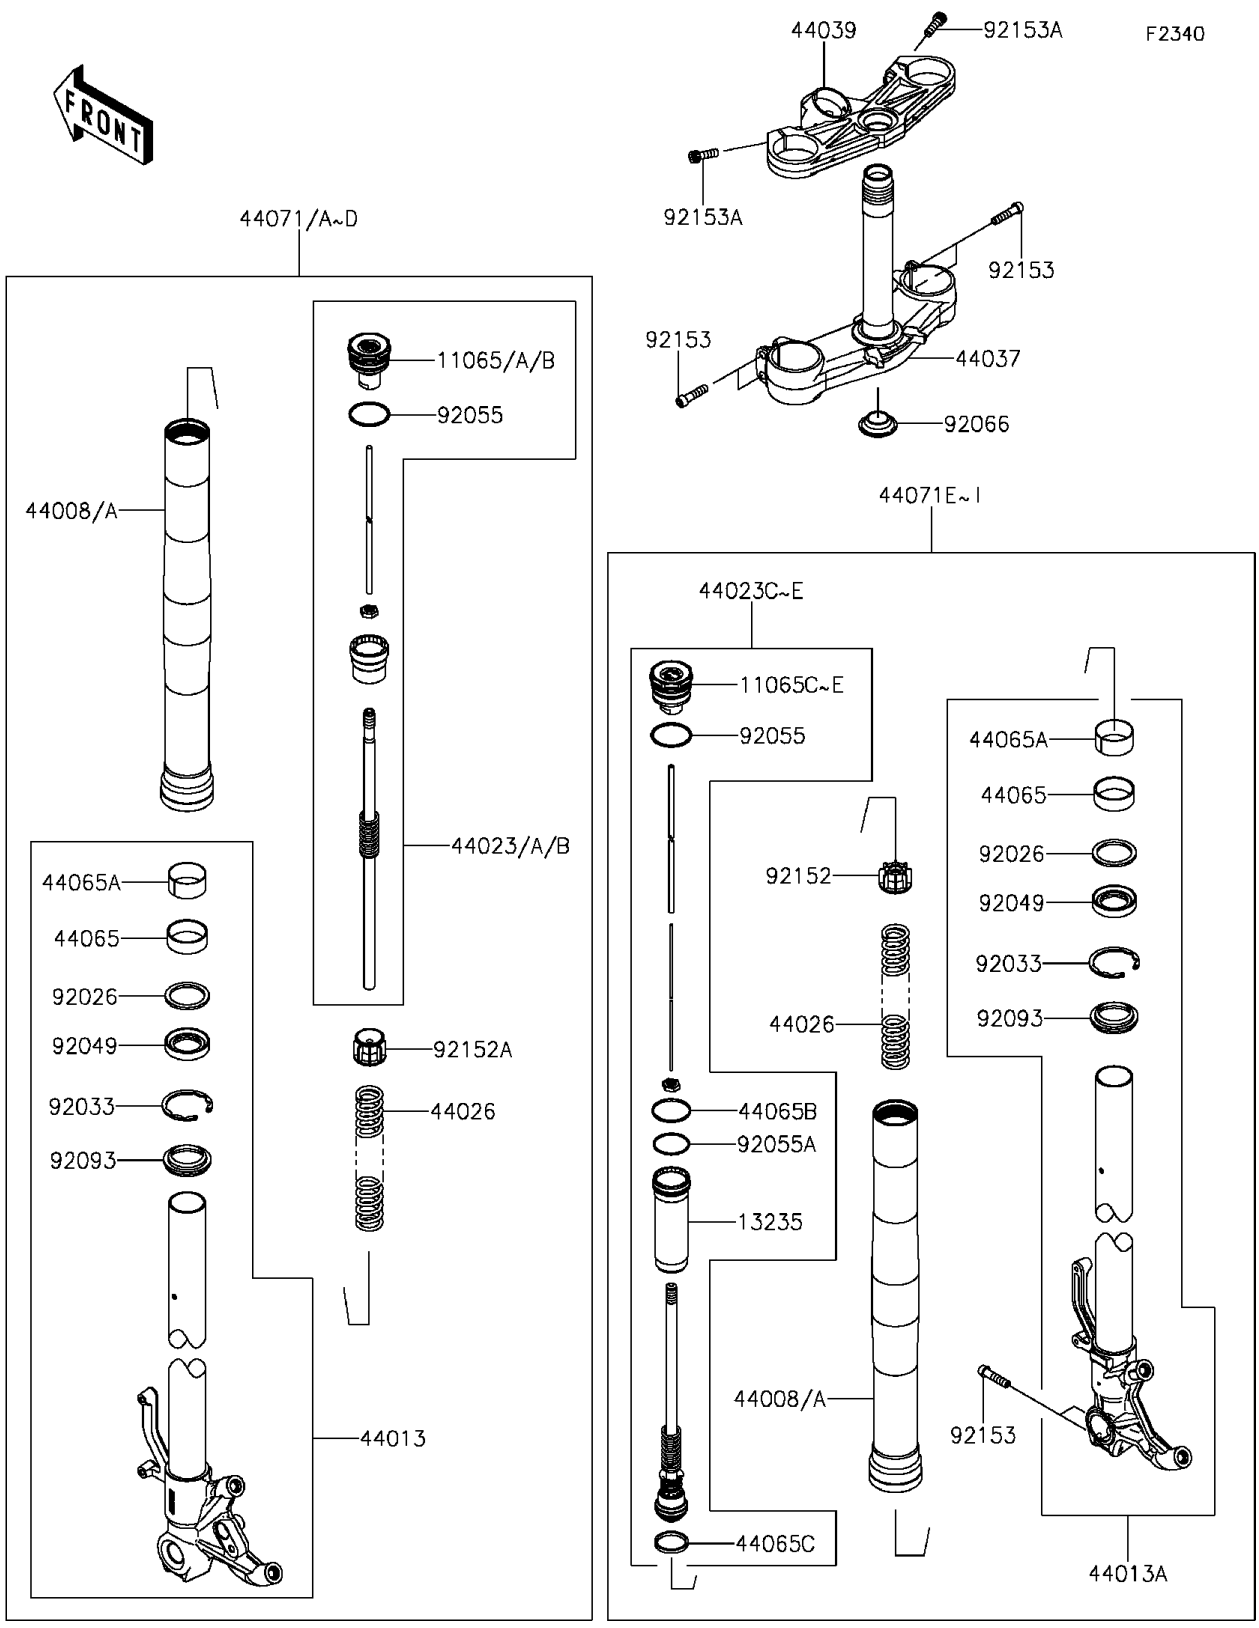

2014 NINJA® ZX™ -6R ABS PARTS DIAGRAM

Front Fork