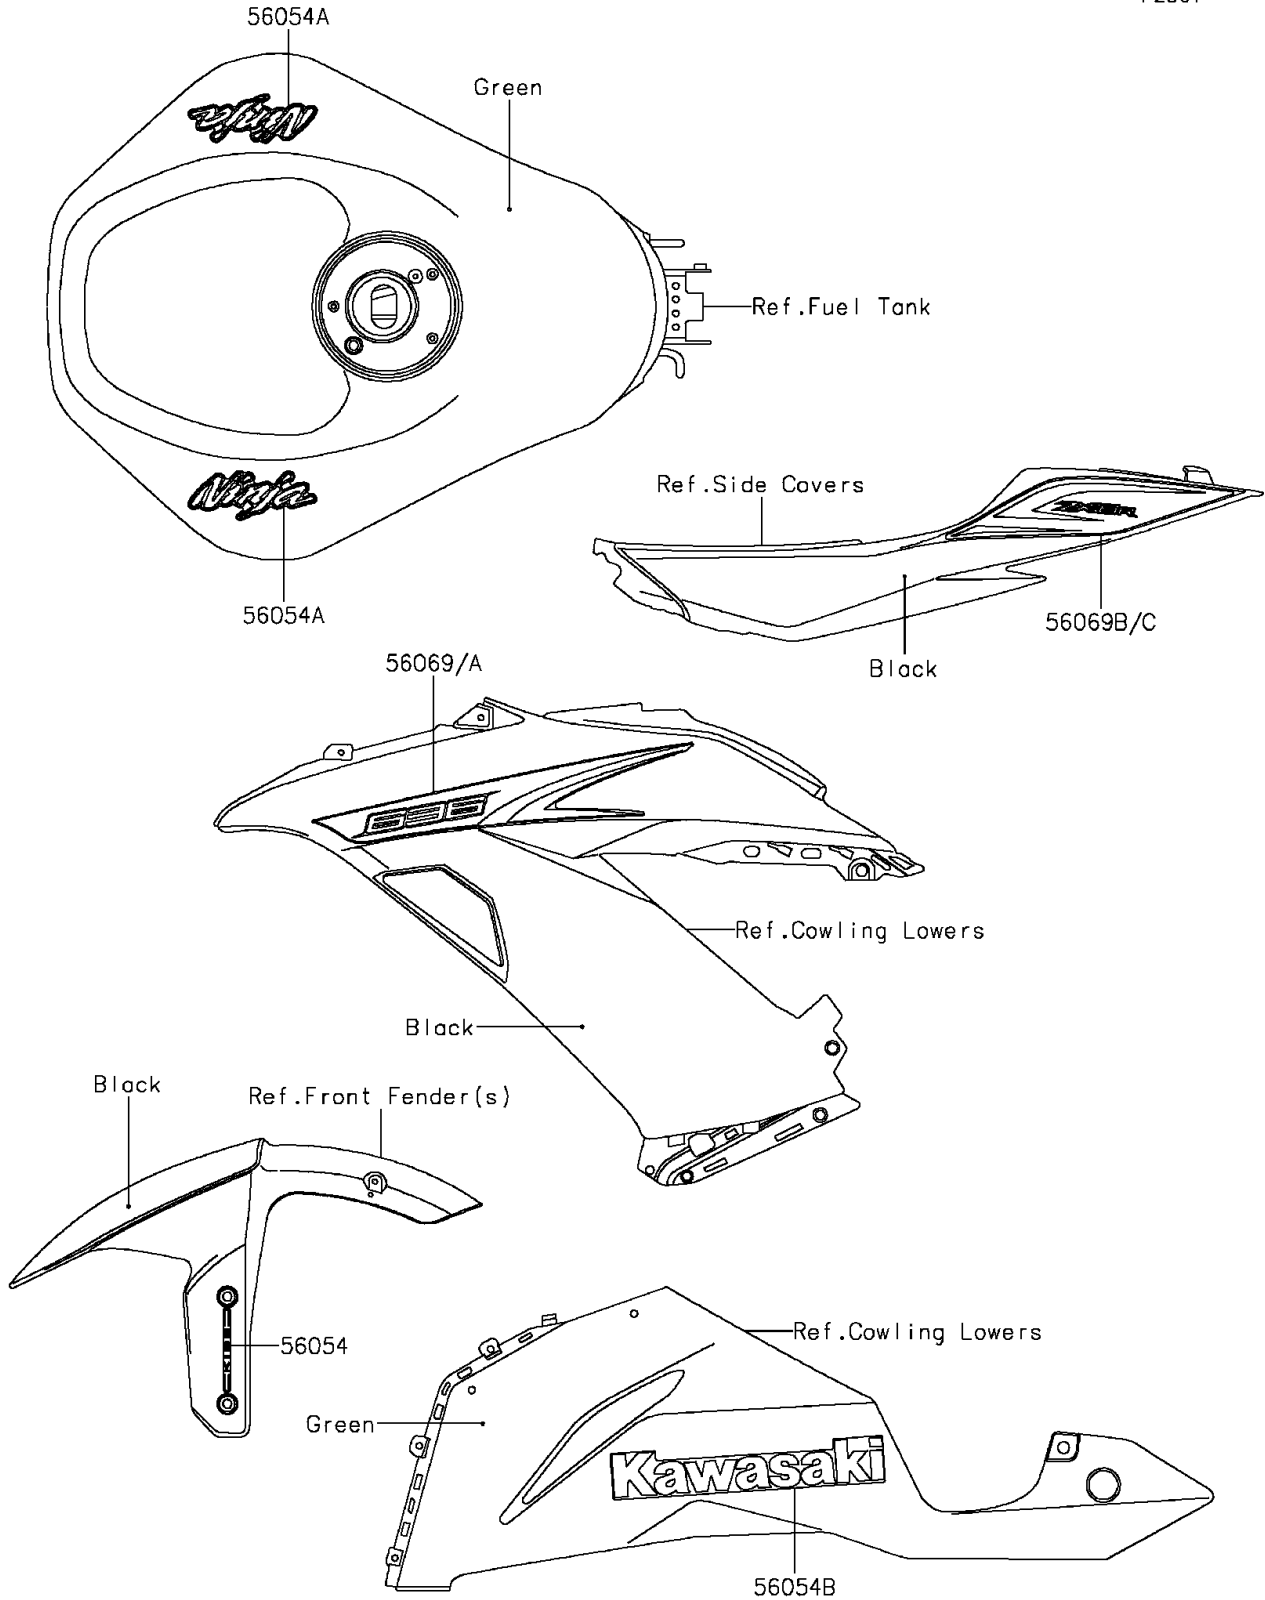

2013 NINJA® ZX™ -6R ABS PARTS DIAGRAM

Decals(Green)(FDF)

F2861

2013 NINJA® ZX™ -6R ABS PARTS LIST

Decals(Green)(FDF)

ITEM NAME	PART NUMBER	QUANTITY
MARK,FR FENDER,KIBS (Ref # 56054)	56054-0721	2
MARK,FUEL TANK,NINJA (Ref # 56054A)	56054-0845	2
MARK,LWR COWL.,KAWASAKI (Ref # 56054B)	56054-1157	2
PATTERN,SIDE COWL.,LH (Ref # 56069)	56069-2641	1
PATTERN,SIDE COWL.,RH (Ref # 56069A)	56069-2642	1
PATTERN,TAIL COVER,LH (Ref # 56069B)	56069-2643	1
PATTERN,TAIL COVER,RH (Ref # 56069C)	56069-2644	1