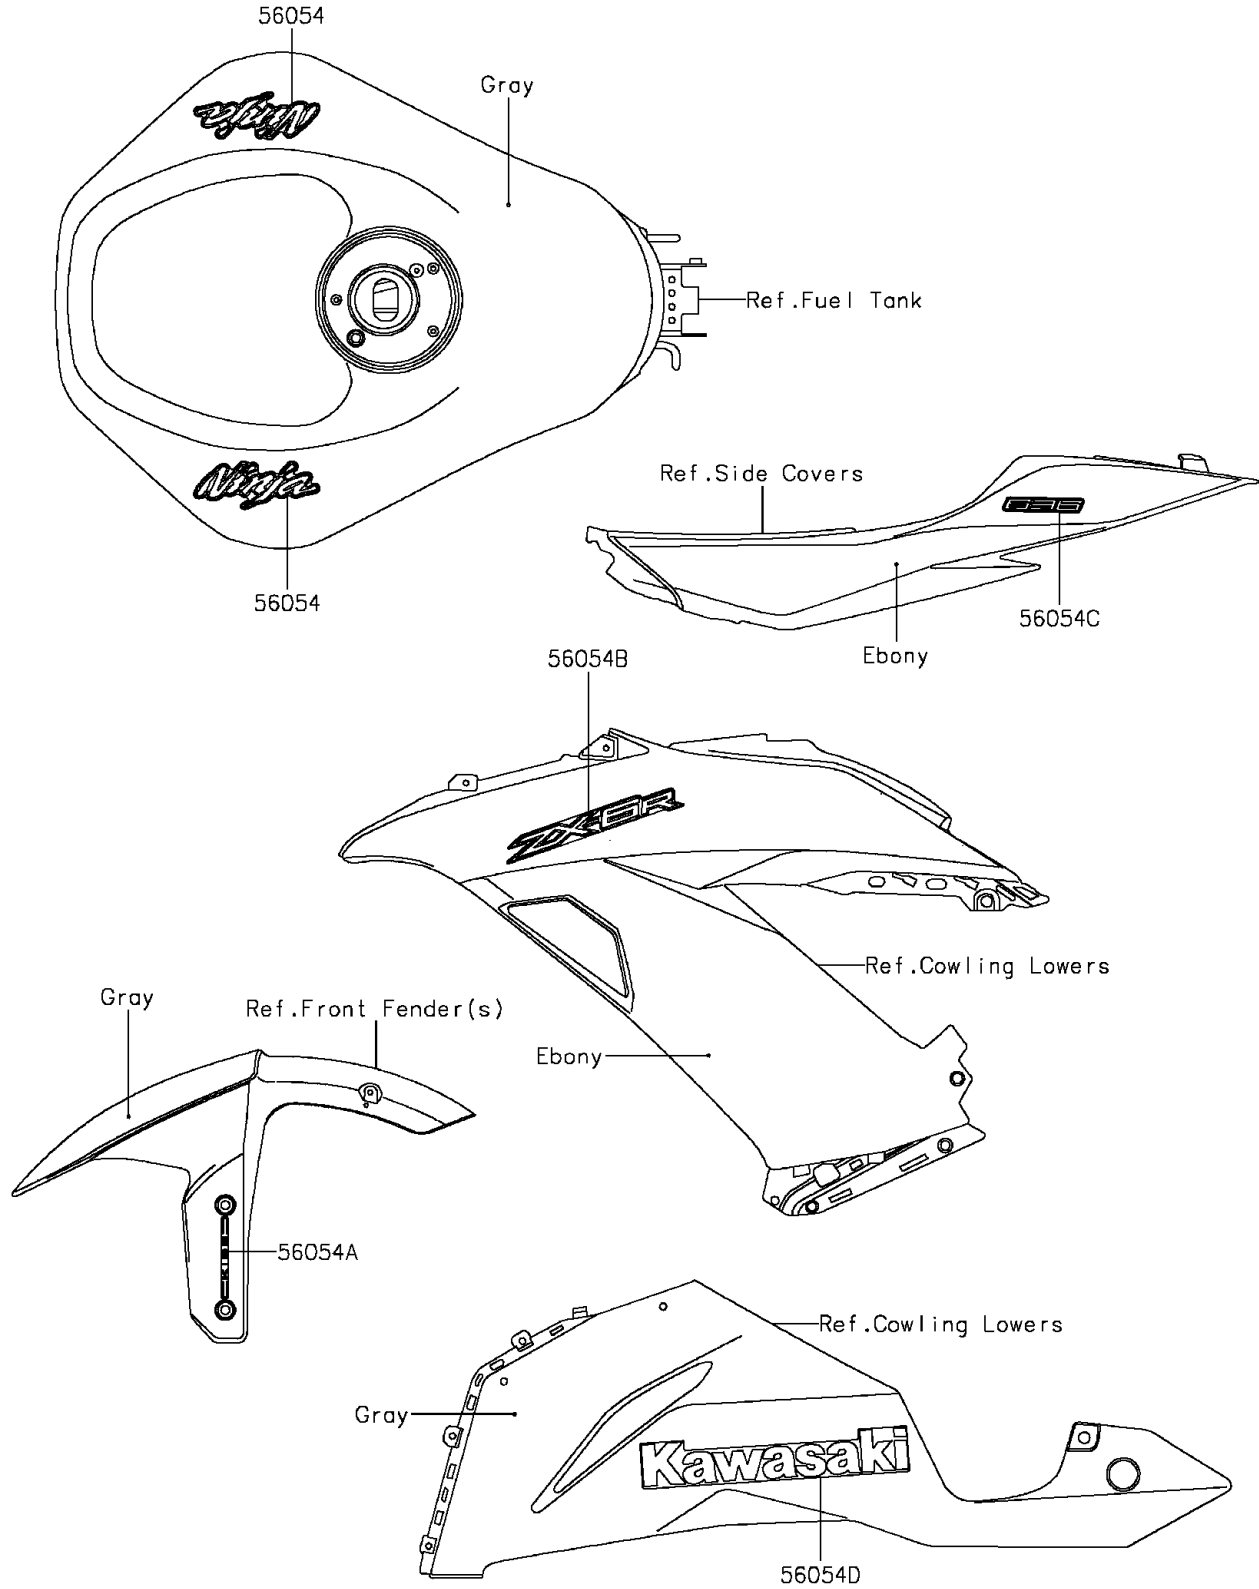

2015 Ninja® ZX™ -6R ABS PARTS DIAGRAM

Decals(Gray)(FFF)

F2861F

2015 Ninja® ZX™ -6R ABS PARTS LIST

Decals(Gray)(FFF)

| ITEM NAME | PART NUMBER | QUANTITY |
|--|-------------|----------|
| MARK,FUEL TANK,NINJA (Ref # 56054) | 56054-1652 | 2 |
| MARK,FR FENDER,KIBS (Ref # 56054A) | 56054-1659 | 2 |
| MARK,SIDE COWL.,ZX-6R (Ref # 56054B) | 56054-1665 | 2 |
| MARK,TAIL COVER,636 (Ref # 56054C) | 56054-1666 | 2 |
| MARK,LWR COWL.,KAWASAKI (Ref # 56054D) | 56054-1667 | 2 |