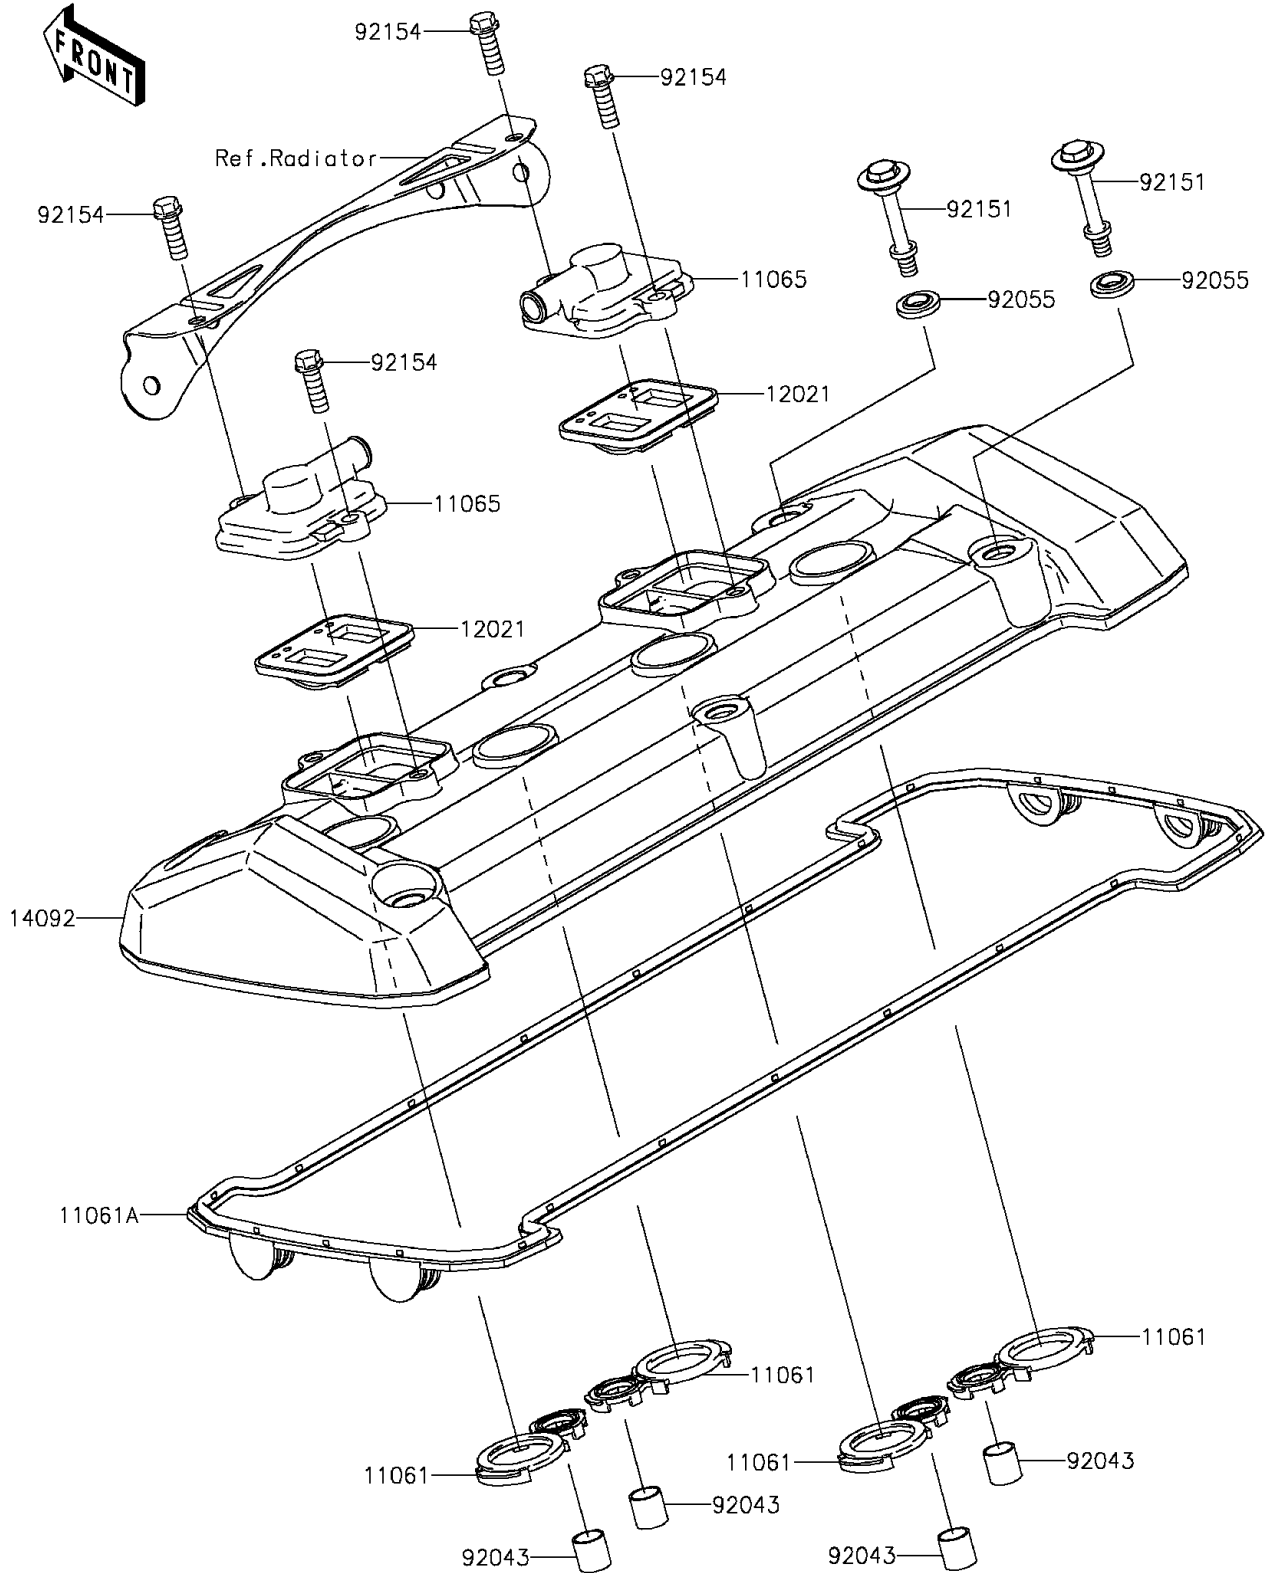

# 2015 ZR800 (European) PARTS DIAGRAM

## Cylinder Head Cover

E1112

## 2015 ZR800 (European) PARTS LIST

### Cylinder Head Cover

ITEM NAME	PART NUMBER	QUANTITY
GASKET,SPARK PLUG (Ref # 11061)	11061-0104	4
GASKET (Ref # 11061A)	11061-0425	1
CAP (Ref # 11065)	11065-1247	2
VALVE-ASSY-REED (Ref # 12021)	12021-0708	2
COVER,HEAD (Ref # 14092)	14092-0972	1
PIN,10.1X12X14 (Ref # 92043)	92043-4009	4
RING-O (Ref # 92055)	92055-0187	6
BOLT,HEAD COVER (Ref # 92151)	92151-1221	6
BOLT,FLANGED,6X18 (Ref # 92154)	92154-0784	4