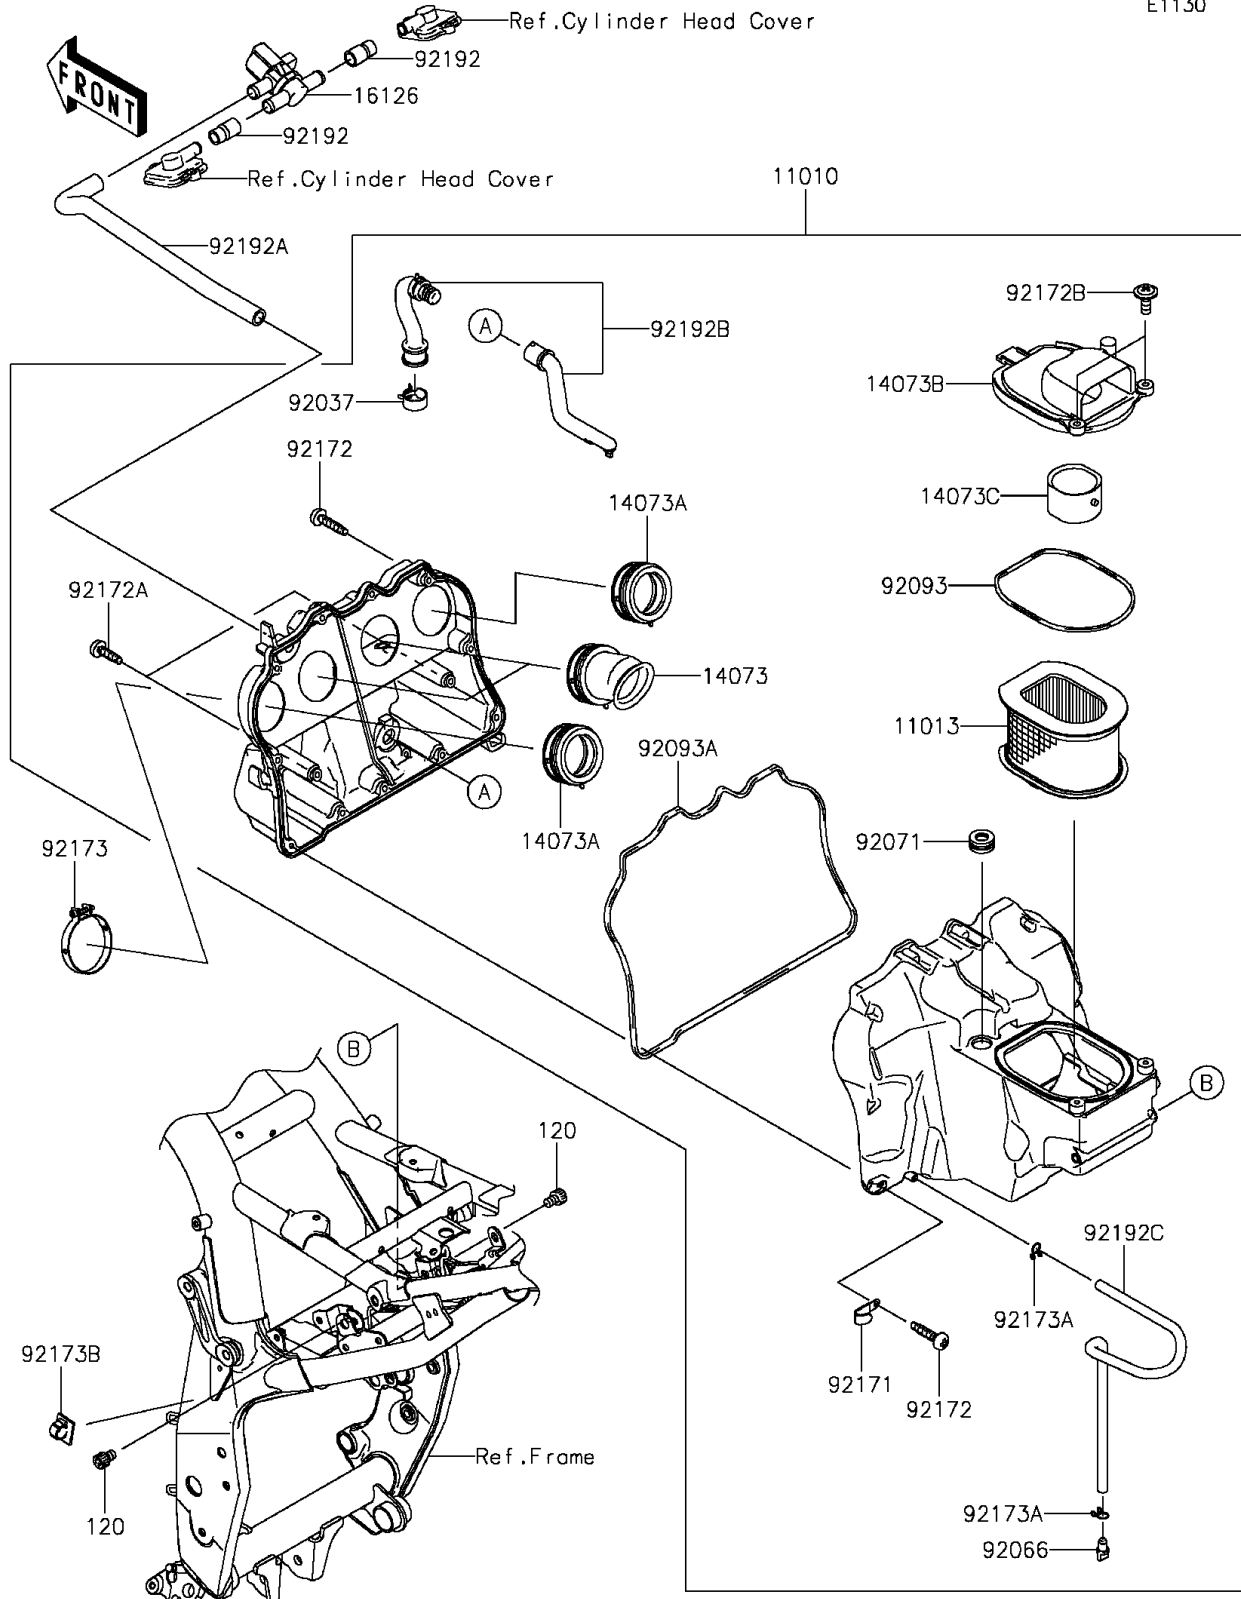

# 2015 ZR800 (European) PARTS DIAGRAM

Air Cleaner

E1130

## 2015 ZR800 (European) PARTS LIST

### Air Cleaner

ITEM NAME	PART NUMBER	QUANTITY
BOLT-SOCKET,6X8 (Ref # 120)	120CA0608	2
FILTER-ASSY-AIR (Ref # 11010)	11010-0775	1
ELEMENT-AIR FILTER (Ref # 11013)	11013-0044	1
DUCT,FUNNEL #2&#3 (Ref # 14073)	14073-0738	2
DUCT,FUNNEL #1&#4 (Ref # 14073A)	14073-0746	2
DUCT,INTAKE,TOP (Ref # 14073B)	14073-0748	1
DUCT,INTAKE,UNDER (Ref # 14073C)	14073-0749	1
VALVE,AIR SWITCHING (Ref # 16126)	16126-1437	1
CLAMP,HOSE CLIP (Ref # 92037)	92037-1460	1
PLUG,DRAIN (Ref # 92066)	92066-1211	1
GROMMET (Ref # 92071)	92071-0714	1
SEAL (Ref # 92093)	92093-0591	1
SEAL (Ref # 92093A)	92093-0592	1
CLAMP (Ref # 92171)	92171-1539	1
SCREW,TAPPING,5X25 (Ref # 92172)	92172-0803	11
SCREW,TAPPING,5X20 (Ref # 92172A)	92172-0804	2
SCREW,6X16 (Ref # 92172B)	92172-0805	2
CLAMP,58MM (Ref # 92173)	92173-0927	4
CLAMP,10MM (Ref # 92173A)	92173-1044	2
CLAMP,DRAIN (Ref # 92173B)	92173-1055	1
TUBE,HEAD-ASV (Ref # 92192)	92192-0033	2
TUBE,ASV-A/C (Ref # 92192A)	92192-1106	1
TUBE,BREATHER (Ref # 92192B)	92192-1158	1
TUBE,DRAIN (Ref # 92192C)	92192-1313	1