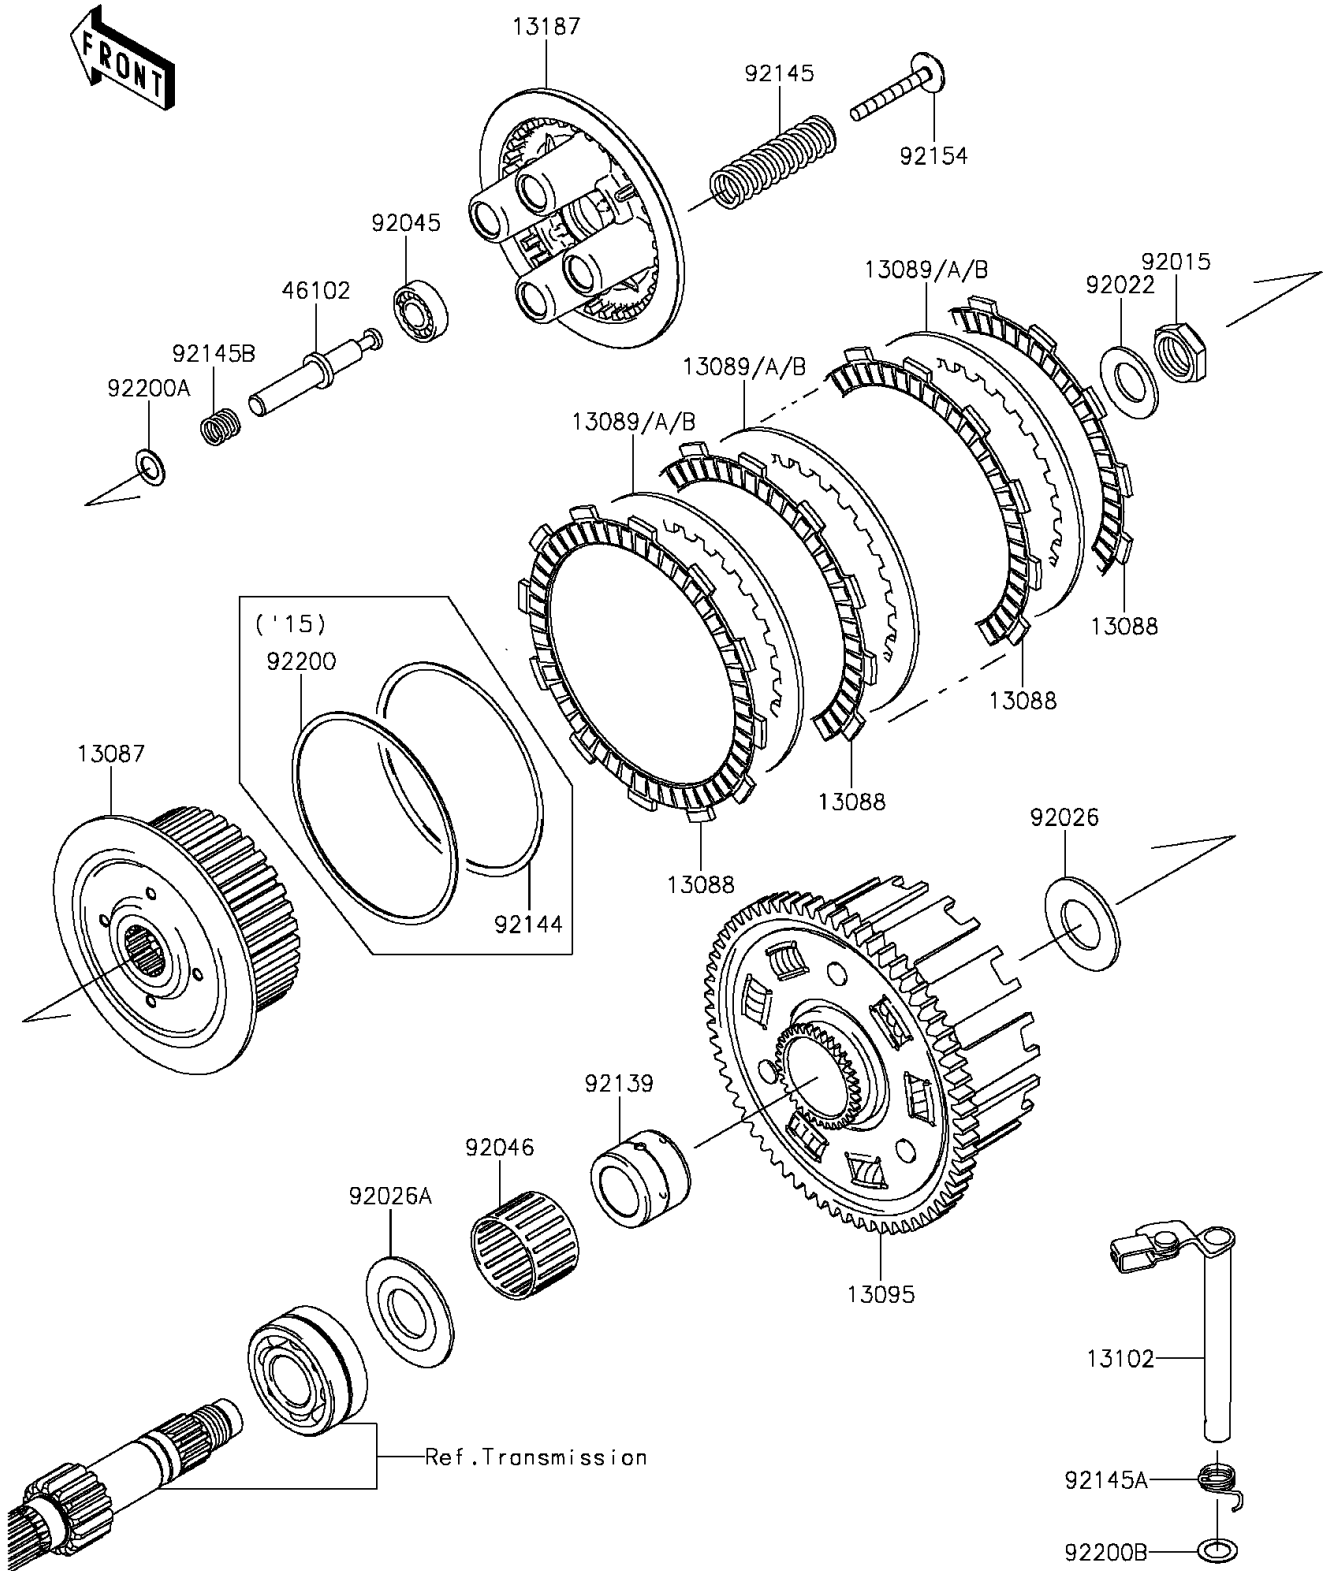

2013 ZR800 (European) PARTS DIAGRAM

Clutch

E1350

2013 ZR800 (European) PARTS LIST

Clutch

ITEM NAME	PART NUMBER	QUANTITY
HUB-CLUTCH (Ref # 13087)	13087-0006	1
PLATE-FRICTION (Ref # 13088)	13088-1124	9
PLATE-CLUTCH,T=1.6 (Ref # 13089)	13089-013	8
PLATE-CLUTCH,T=2.0 (Ref # 13089A)	13089-1073	AR
PLATE-CLUTCH,T=1.4 (Ref # 13089B)	13089-1126	AR
HOUSING-COMP-CLUTCH (Ref # 13095)	13095-0070	1
RELEASE-COMP-CLUTCH (Ref # 13102)	13102-0043	1
PLATE-CLUTCH OPERATING (Ref # 13187)	13187-0003	1
ROD (Ref # 46102)	46102-0567	1
NUT,20MM (Ref # 92015)	92015-1555	1
WASHER,20.3X36X3.7 (Ref # 92022)	92022-1868	1
SPACER,25.5X47X2.5 (Ref # 92026)	92026-022	1
SPACER (Ref # 92026A)	92026-1497	1
BEARING-BALL,6001C3 (Ref # 92045)	92045-0742	1
BEARING-NEEDLE,K38X43X28.8X (Ref # 92046)	92046-1263	1
BUSHING,25X38X29.05 (Ref # 92139)	92139-0776	1
SPRING (Ref # 92145)	92145-0675	4
SPRING,CLUTCH RELEASE (Ref # 92145A)	92145-0897	1
SPRING,ROD (Ref # 92145B)	92145-1159	1
BOLT,CLUTCH OPERATING (Ref # 92154)	92154-0352	4
WASHER,11.2X18X0.5 (Ref # 92200A)	92200-1423	1
WASHER,12X18.5X0.5 (Ref # 92200B)	92200-1487	1