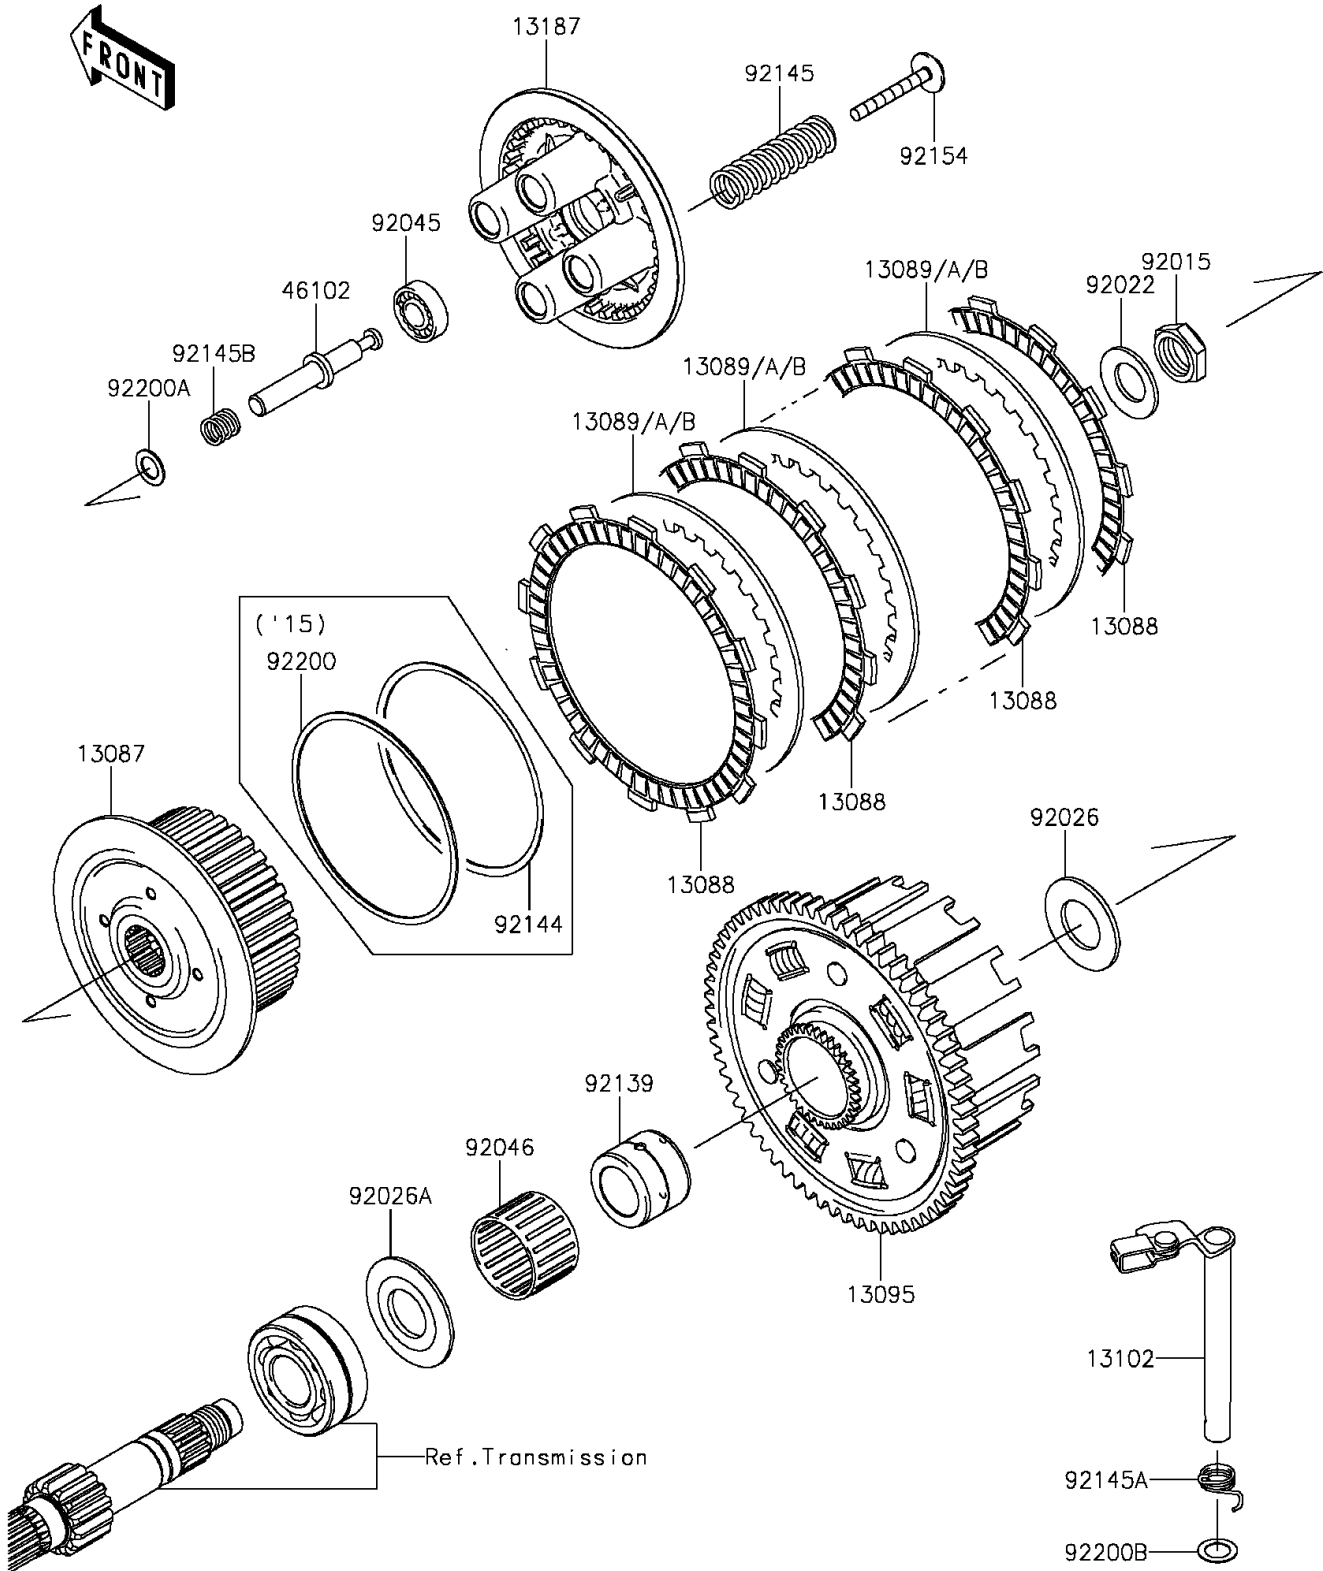

# 2015 ZR800 (European) PARTS DIAGRAM

Clutch

E1350

## 2015 ZR800 (European) PARTS LIST

### Clutch

ITEM NAME	PART NUMBER	QUANTITY
HUB-CLUTCH (Ref # 13087)	13087-0006	1
PLATE-FRICTION (Ref # 13088)	13088-1124	9
PLATE-CLUTCH,T=1.6 (Ref # 13089)	13089-013	8
PLATE-CLUTCH,T=2.0 (Ref # 13089A)	13089-1073	AR
PLATE-CLUTCH,T=1.4 (Ref # 13089B)	13089-1126	AR
HOUSING-COMP-CLUTCH (Ref # 13095)	13095-0070	1
RELEASE-COMP-CLUTCH (Ref # 13102)	13102-0043	1
PLATE-CLUTCH OPERATING (Ref # 13187)	13187-0003	1
ROD (Ref # 46102)	46102-0567	1
NUT,20MM (Ref # 92015)	92015-1555	1
WASHER,20.3X36X3.7 (Ref # 92022)	92022-1868	1
SPACER,25.5X47X2.5 (Ref # 92026)	92026-022	1
SPACER (Ref # 92026A)	92026-1497	1
BEARING-BALL,6001C3 (Ref # 92045)	92045-0742	1
BEARING-NEEDLE,K38X43X28.8X (Ref # 92046)	92046-1263	1
BUSHING,25X38X29.05 (Ref # 92139)	92139-0776	1
SPRING,FRICTION PLATE (Ref # 92144)	92144-1854	1
SPRING (Ref # 92145)	92145-0675	4
SPRING,CLUTCH RELEASE (Ref # 92145A)	92145-0897	1
SPRING,ROD (Ref # 92145B)	92145-1159	1
BOLT,CLUTCH OPERATING (Ref # 92154)	92154-0352	4
WASHER,FRICTION PLATE (Ref # 92200)	92200-1260	1
WASHER,11.2X18X0.5 (Ref # 92200A)	92200-1423	1
WASHER,12X18.5X0.5 (Ref # 92200B)	92200-1487	1