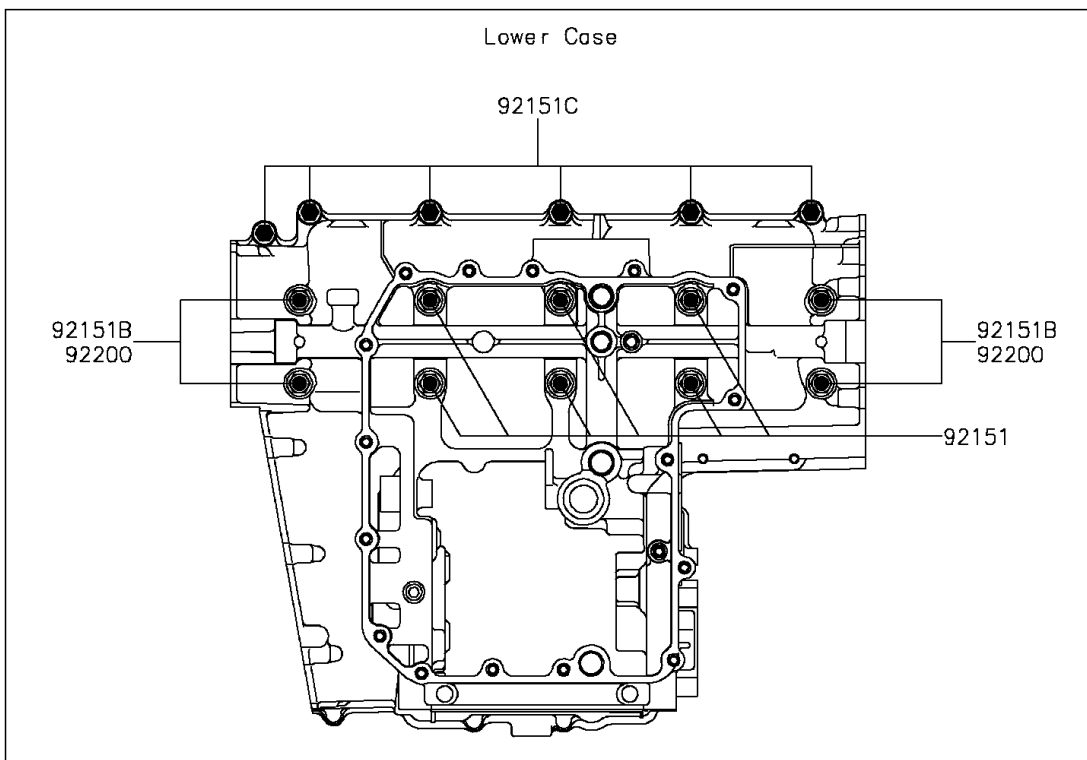

2015 ZR800 (European) PARTS DIAGRAM

Crankcase Bolt Pattern

E1412

2015 ZR800 (European) PARTS LIST

Crankcase Bolt Pattern

ITEM NAME	PART NUMBER	QUANTITY
BOLT,FLANGED,7X85 (Ref # 92150)	92150-1251	3
BOLT,8X70 (Ref # 92150A)	92150-1483	2
BOLT,6X60 (Ref # 92150B)	92150-1548	2
BOLT,6X90 (Ref # 92150C)	92150-1622	2
BOLT,6X40 (Ref # 92150D)	92150-1794	3
BOLT,9X81 (Ref # 92151)	92151-1222	6
BOLT,FLANGED,7X50 (Ref # 92151A)	92151-1223	1
BOLT,FLANGED,9X95 (Ref # 92151B)	92151-1378	4
BOLT,FLANGED,7X45 (Ref # 92151C)	92151-1539	6
WASHER,9.2X19X2.3 (Ref # 92200)	92200-0115	4