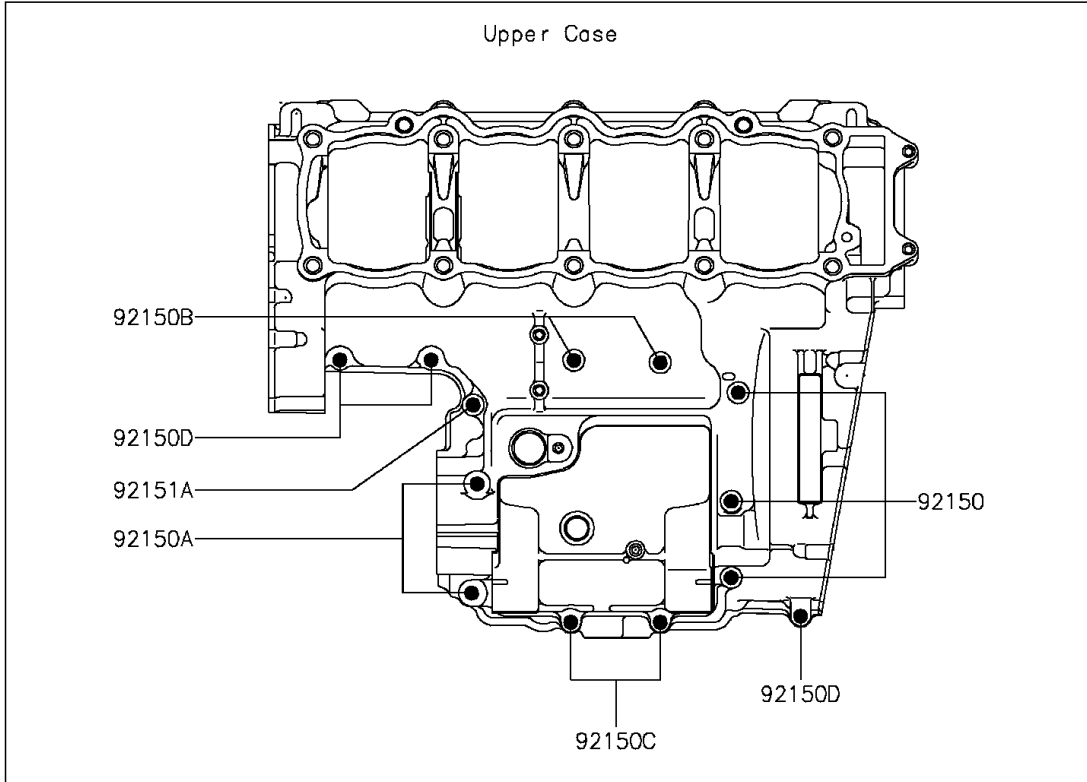

2015 ZR800 (European) PARTS DIAGRAM

Crankcase Bolt Pattern

E1412

2015 ZR800 (European) PARTS LIST

Crankcase Bolt Pattern

ITEM NAME	PART NUMBER	QUANTITY
BOLT,FLANGED,7X85 (Ref # 92150)	92150-1251	3
BOLT,8X70 (Ref # 92150A)	92150-1483	2
BOLT,6X60 (Ref # 92150B)	92150-1548	2
BOLT,6X90 (Ref # 92150C)	92150-1622	2
BOLT,6X40 (Ref # 92150D)	92150-1794	3
BOLT,9X81 (Ref # 92151)	92151-1222	6
BOLT,FLANGED,7X50 (Ref # 92151A)	92151-1223	1
BOLT,FLANGED,9X95 (Ref # 92151B)	92151-1378	4
BOLT,FLANGED,7X45 (Ref # 92151C)	92151-1539	6
WASHER,9.2X19X2.3 (Ref # 92200)	92200-0115	4