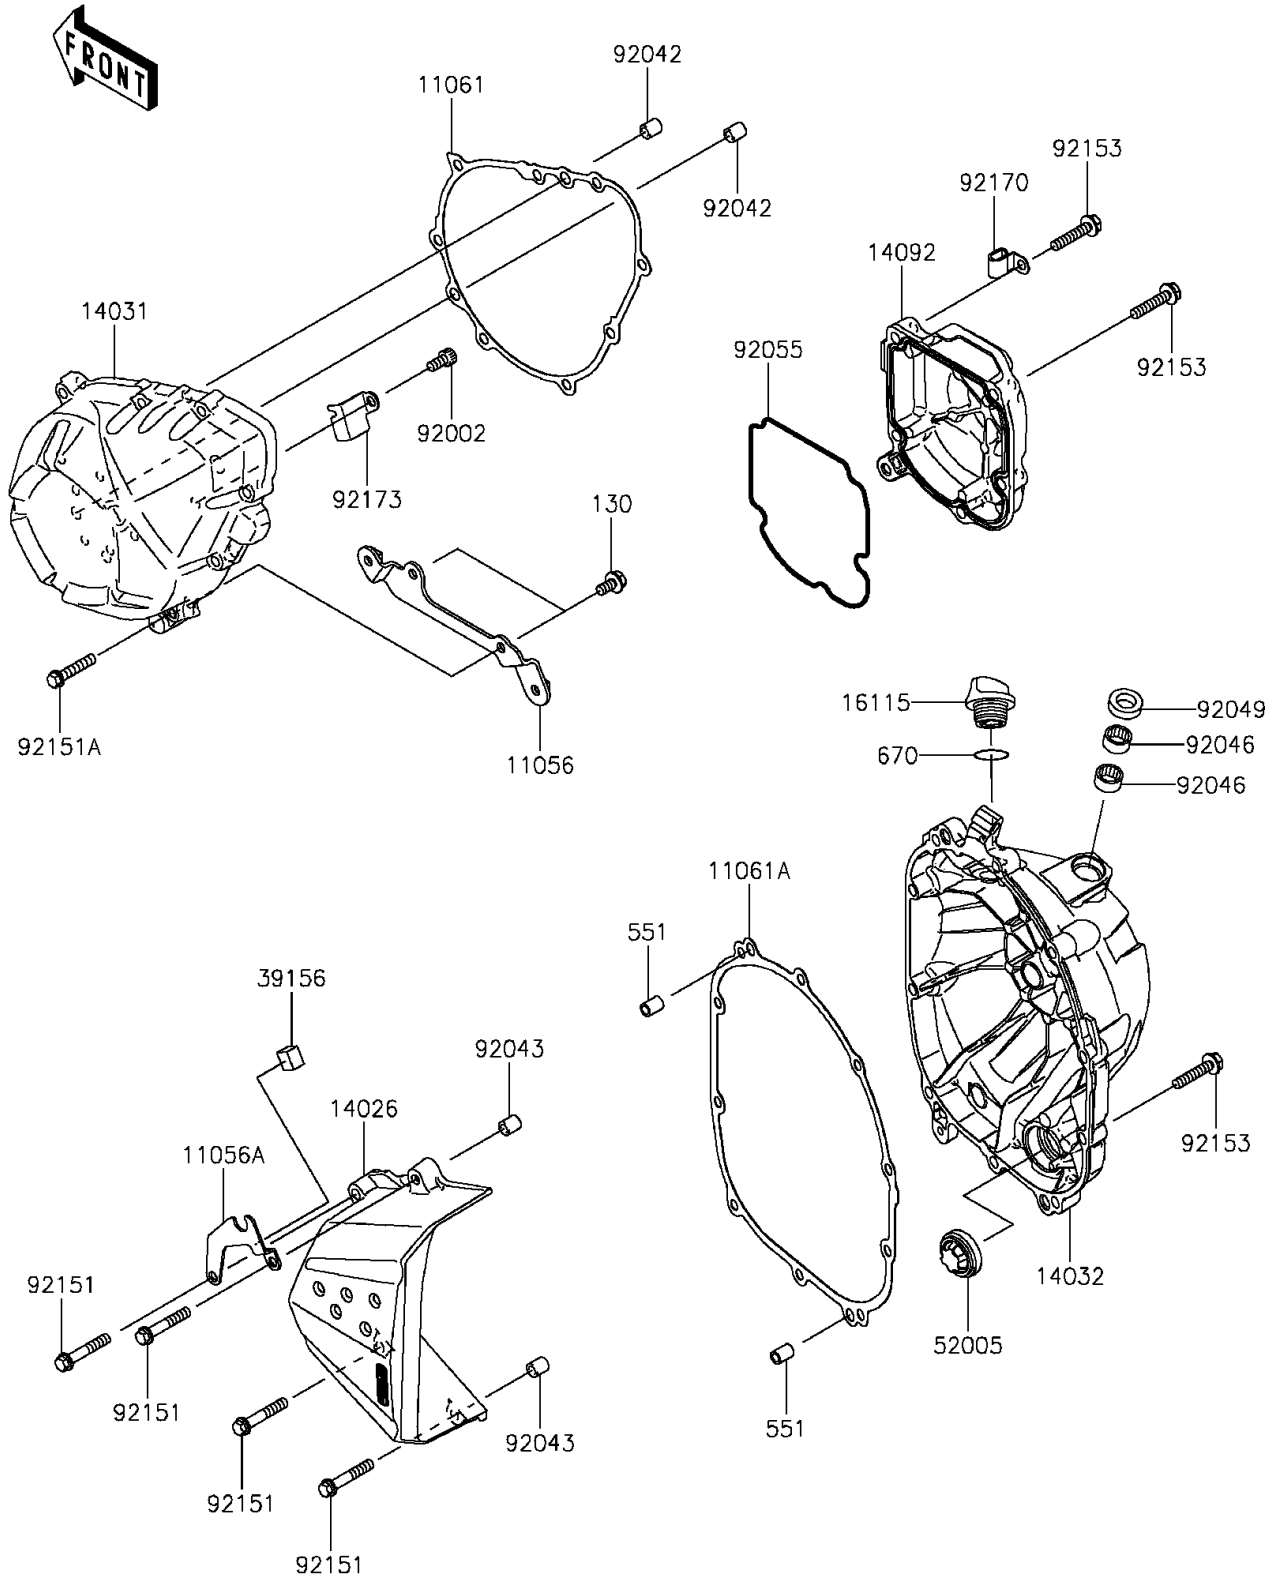

2013 ZR800 (European) PARTS DIAGRAM

Engine Cover(s)

E1431

2013 ZR800 (European) PARTS LIST

Engine Cover(s)

ITEM NAME	PART NUMBER	QUANTITY
BOLT-FLANGED,6X12 (Ref # 130)	130CA0612	2
PIN-DOWEL,8X14 (Ref # 551)	551A0814	2
O RING,20MM (Ref # 670)	670B2020	1
BRACKET,LWR COWLING (Ref # 11056)	11056-1755	1
BRACKET,THROTTLE ADJUST SCREW (Ref # 11056A)	11056-2385	1
GASKET,GENERATOR (Ref # 11061)	11061-0787	1
GASKET,CLUTCH (Ref # 11061A)	11061-0788	1
COVER-CHAIN (Ref # 14026)	14026-0102	1
COVER-GENERATOR (Ref # 14031)	14031-0564	1
COVER-CLUTCH (Ref # 14032)	14032-0586	1
COVER,PULSER (Ref # 14092)	14092-0950	1
CAP-OIL FILLER (Ref # 16115)	16115-1053	1
PAD,12X9X10 (Ref # 39156)	39156-0992	1
GAUGE (Ref # 52005)	52005-1120	1
BOLT,SOCKET,6X12 (Ref # 92002)	92002-1796	1
PIN,DOWEL,6.3X8X14 (Ref # 92042)	92042-007	2
PIN,6.2X8X14 (Ref # 92043)	92043-1263	2
BEARING-NEEDLE,HK1210FM (Ref # 92046)	92046-0034	2
SEAL-OIL,CLUTCH RELEASE (Ref # 92049)	92049-1475	1
RING-O,PULSE COVER (Ref # 92055)	92055-1570	1
BOLT,6X35 (Ref # 92151)	92151-1135	4
BOLT,6X30 (Ref # 92151A)	92151-1873	8
BOLT,FLANGED,6X30 (Ref # 92153)	92153-1574	15
CLAMP (Ref # 92170)	92170-1577	1
CLAMP (Ref # 92173)	92173-0912	1