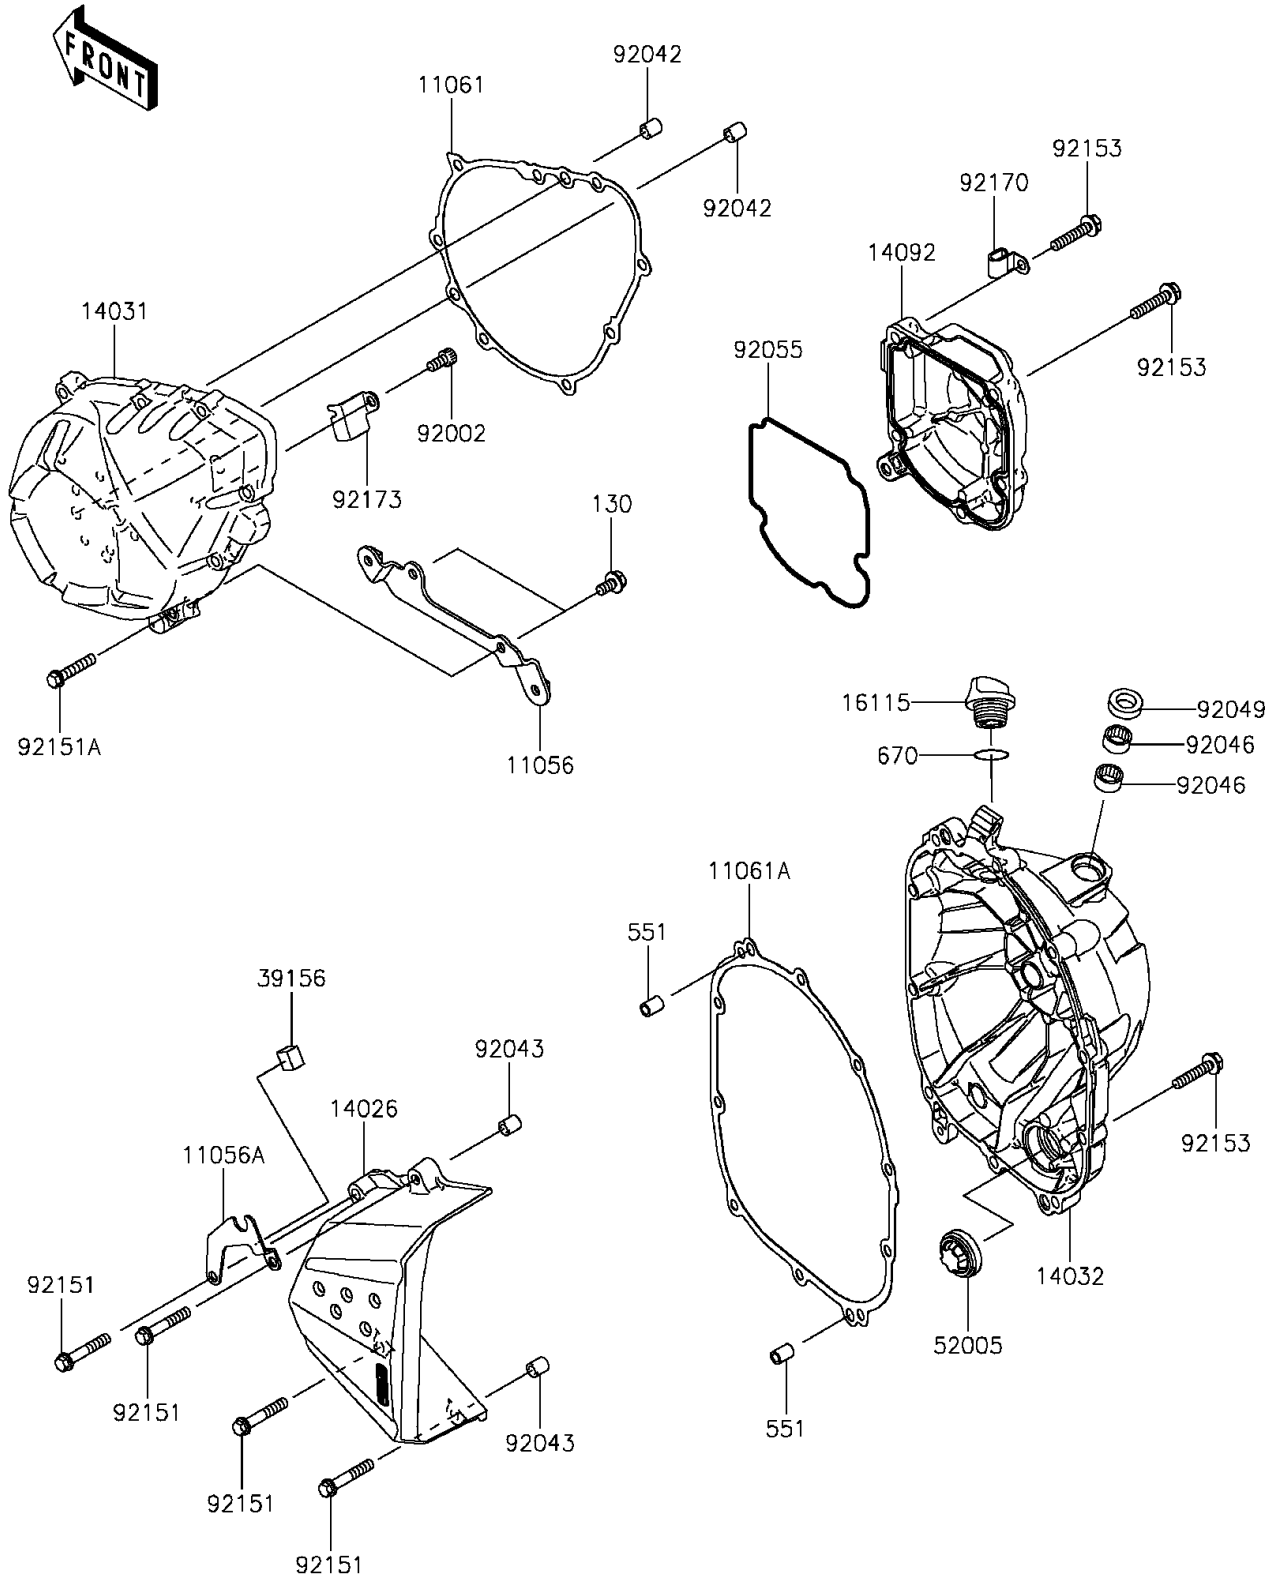

2015 ZR800 (European) PARTS DIAGRAM

Engine Cover(s)

E1431

2015 ZR800 (European) PARTS LIST

Engine Cover(s)

ITEM NAME	PART NUMBER	QUANTITY
BOLT-FLANGED,6X12 (Ref # 130)	130CA0612	2
PIN-DOWEL,8X14 (Ref # 551)	551A0814	2
O RING,20MM (Ref # 670)	670B2020	1
BRACKET,LWR COWLING (Ref # 11056)	11056-1755	1
BRACKET,THROTTLE ADJUST SCREW (Ref # 11056A)	11056-2385	1
GASKET,GENERATOR (Ref # 11061)	11061-0787	1
GASKET,CLUTCH (Ref # 11061A)	11061-0788	1
COVER-CHAIN (Ref # 14026)	14026-0102	1
COVER-GENERATOR (Ref # 14031)	14031-0564	1
COVER-CLUTCH (Ref # 14032)	14032-0586	1
COVER,PULSER (Ref # 14092)	14092-0950	1
CAP-OIL FILLER (Ref # 16115)	16115-1053	1
PAD,12X9X10 (Ref # 39156)	39156-0992	1
GAUGE (Ref # 52005)	52005-1120	1
BOLT,SOCKET,6X12 (Ref # 92002)	92002-1796	1
PIN,DOWEL,6.3X8X14 (Ref # 92042)	92042-007	2
PIN,6.2X8X14 (Ref # 92043)	92043-1263	2
BEARING-NEEDLE,HK1210FM (Ref # 92046)	92046-0034	2
SEAL-OIL,CLUTCH RELEASE (Ref # 92049)	92049-1475	1
RING-O,PULSE COVER (Ref # 92055)	92055-1570	1
BOLT,6X35 (Ref # 92151)	92151-1135	4
BOLT,6X30 (Ref # 92151A)	92151-1873	8
BOLT,FLANGED,6X30 (Ref # 92153)	92153-1574	15
CLAMP (Ref # 92170)	92170-1577	1
CLAMP (Ref # 92173)	92173-0912	1