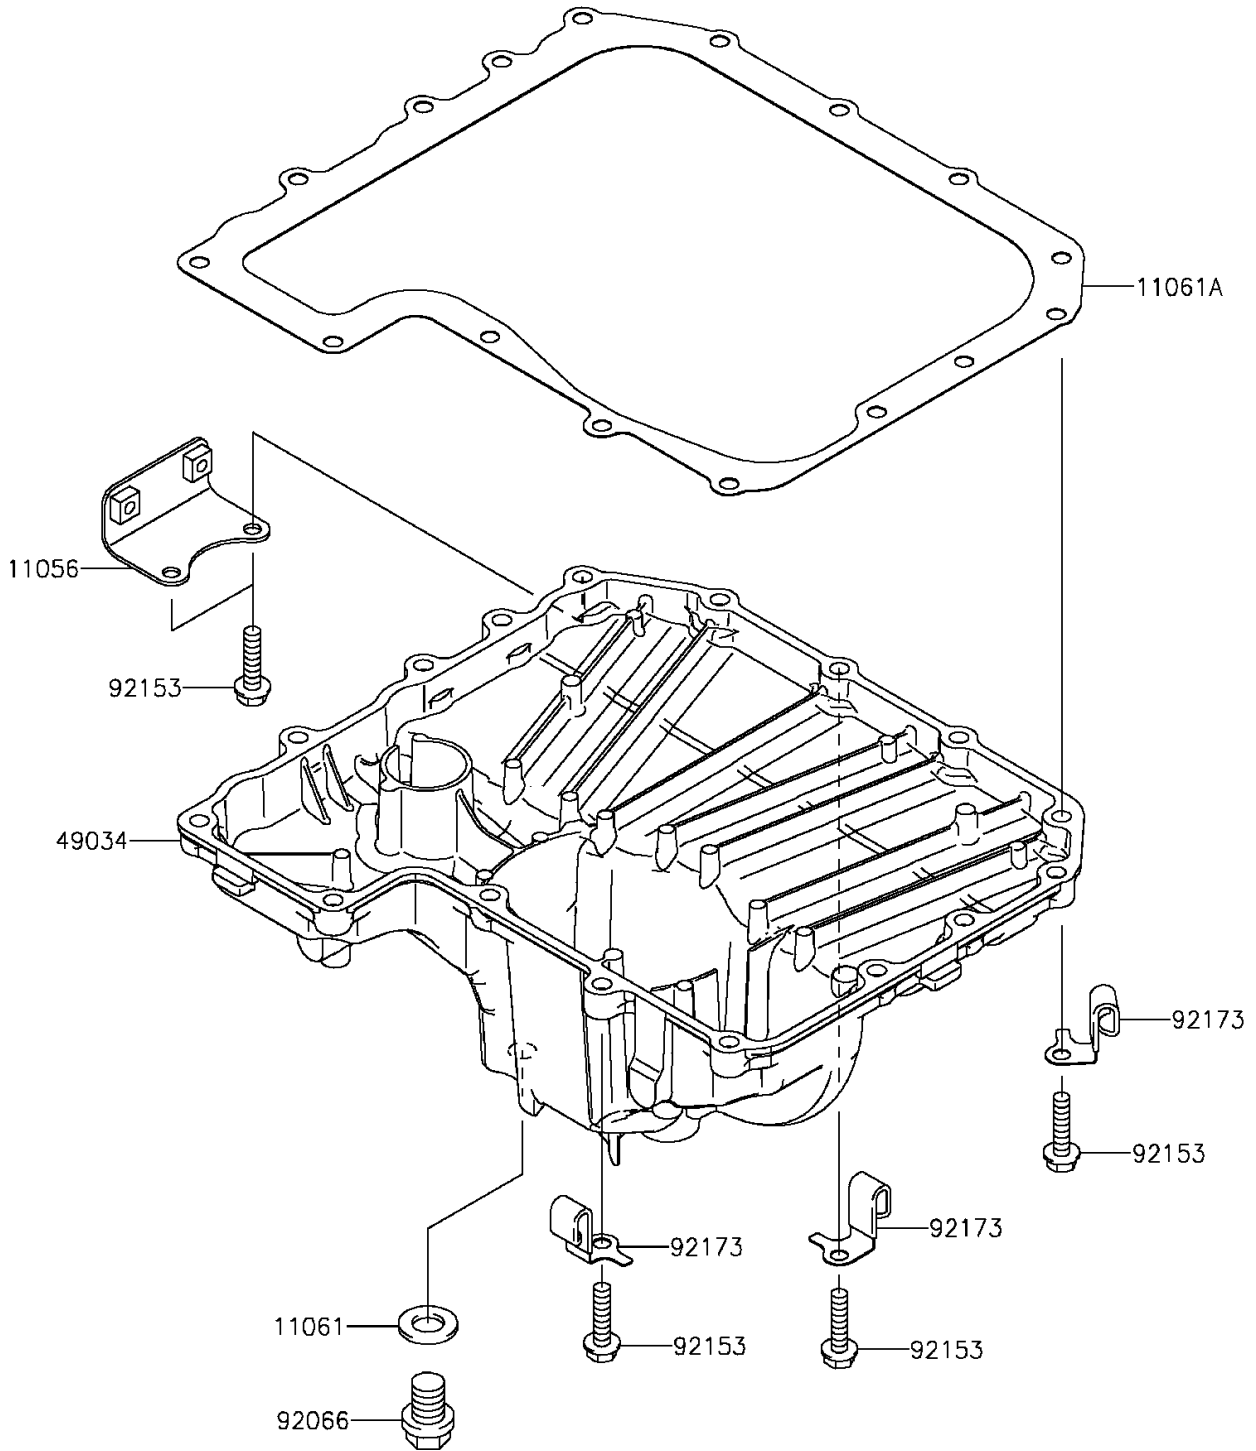

2013 ZR800 (European) PARTS DIAGRAM

Oil Pan

E1434

2013 ZR800 (European) PARTS LIST

Oil Pan

ITEM NAME	PART NUMBER	QUANTITY
BRACKET,LWR COWLING (Ref # 11056)	11056-1756	1
GASKET,12X22X2 (Ref # 11061)	11061-0417	1
GASKET,OIL PAN (Ref # 11061A)	11061-0789	1
PAN-OIL (Ref # 49034)	49034-0554	1
PLUG,OIL DRAIN,12X15 (Ref # 92066)	92066-0767	1
BOLT,FLANGED,6X25 (Ref # 92153)	92153-1569	16
CLAMP (Ref # 92173)	92173-1033	3