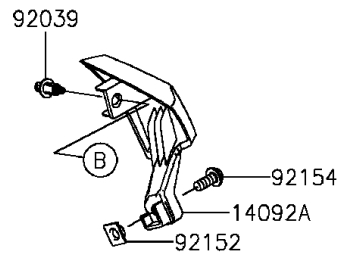

2013 ZR800 (European) PARTS DIAGRAM

Throttle

E1510

2013 ZR800 (European) PARTS LIST

Throttle

ITEM NAME	PART NUMBER	QUANTITY
CAP (Ref # 11065)	11065-0072	4
PLATE,THROTTLE CABLE (Ref # 13272)	13272-1376	1
COVER,THROTTLE,LH (Ref # 14092)	14092-0952	1
COVER,THROTTLE,RH (Ref # 14092A)	14092-0953	1
SCREW-PILOT AIR (Ref # 16014)	16014-0017	4
SCREW-THROTTLE STOP (Ref # 16021)	16021-0029	1
INSULATOR,INJECTER (Ref # 16073)	16073-1123	4
PIPE-COMP,FUEL (Ref # 31064)	31064-0625	1
NOZZLE-INJECTION (Ref # 49033)	49033-0029	4
PIPE-INJECTION (Ref # 49056)	49056-0037	2
FITTING (Ref # 92005)	92005-1380	3
CLAMP,TUBE (Ref # 92037)	92037-1124	4
RIVET (Ref # 92039)	92039-0023	1
RING-O,INJECTION NOZZLE (Ref # 92055)	92055-0124	4
RING-O (Ref # 92055A)	92055-0761	2
COLLAR (Ref # 92152)	92152-1709	2
BOLT,SOCKET,5X12 (Ref # 92154)	92154-0917	2
BOLT,FLANGED,5X8 (Ref # 92154A)	92154-0964	1
CLAMP (Ref # 92170)	92170-3749	1
SCREW,PIPE INJECTION (Ref # 92172)	92172-0828	4
TUBE,3.2X7.4X40 (Ref # 92191)	92191-1551	3
TUBE,3.2X7.4X70 (Ref # 92191A)	92191-1552	3
TUBE,3.2X7.4X90 (Ref # 92192)	92192-1265	1
TUBE,3.2X7.4X100 (Ref # 92192A)	92192-1266	1
WASHER (Ref # 92200)	92200-3807	4
THROTTLE-ASSY (Ref # 16163)	16163-0798	1
THROTTLE-ASSY (Ref # 16163A)	16163-0800	1
KIT.,72KW (Ref # 99999)	99999-0345	1