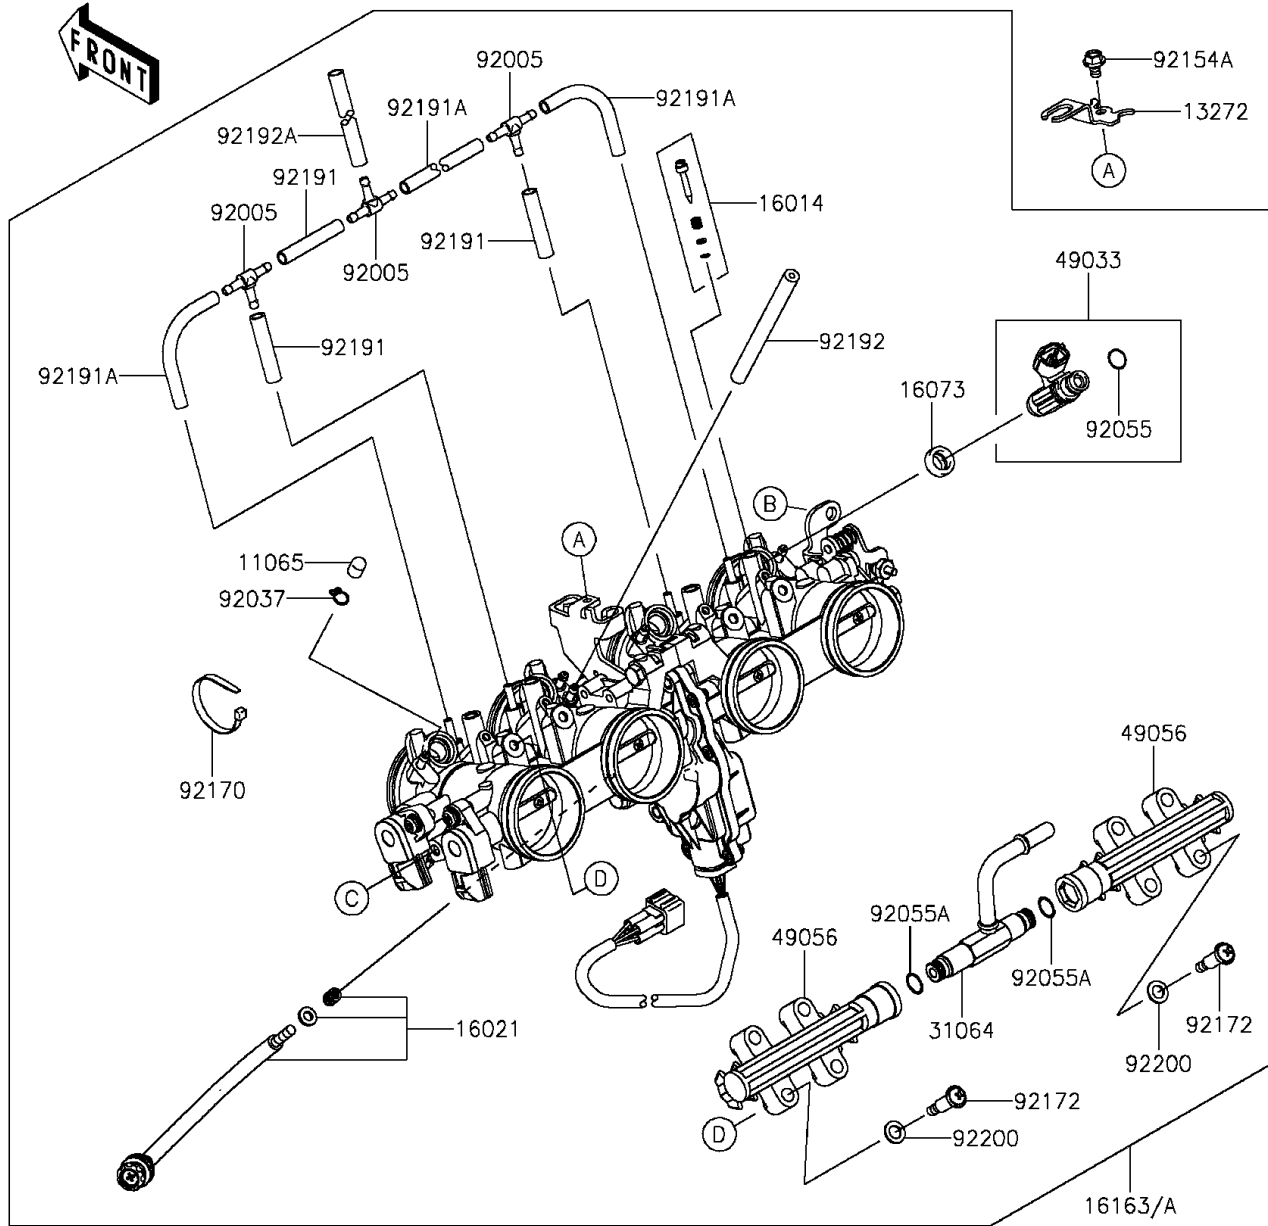

2013 ZR800 (European) PARTS DIAGRAM

Throttle

E1510

2013 ZR800 (European) PARTS LIST

Throttle

ITEM NAME	PART NUMBER	QUANTITY
CAP (Ref # 11065)	11065-0072	4
PLATE,THROTTLE CABLE (Ref # 13272)	13272-1376	1
COVER,THROTTLE,LH (Ref # 14092)	14092-0952	1
COVER,THROTTLE,RH (Ref # 14092A)	14092-0953	1
SCREW-PILOT AIR (Ref # 16014)	16014-0017	4
SCREW-THROTTLE STOP (Ref # 16021)	16021-0029	1
INSULATOR,INJECTER (Ref # 16073)	16073-1123	4
PIPE-COMP,FUEL (Ref # 31064)	31064-0625	1
NOZZLE-INJECTION (Ref # 49033)	49033-0029	4
PIPE-INJECTION (Ref # 49056)	49056-0037	2
FITTING (Ref # 92005)	92005-1380	3
CLAMP,TUBE (Ref # 92037)	92037-1124	4
RIVET (Ref # 92039)	92039-0023	1
RING-O,INJECTION NOZZLE (Ref # 92055)	92055-0124	4
RING-O (Ref # 92055A)	92055-0761	2
COLLAR (Ref # 92152)	92152-1709	2
BOLT,SOCKET,5X12 (Ref # 92154)	92154-0917	2
BOLT,FLANGED,5X8 (Ref # 92154A)	92154-0964	1
CLAMP (Ref # 92170)	92170-3749	1
SCREW,PIPE INJECTION (Ref # 92172)	92172-0828	4
TUBE,3.2X7.4X40 (Ref # 92191)	92191-1551	3
TUBE,3.2X7.4X70 (Ref # 92191A)	92191-1552	3
TUBE,3.2X7.4X90 (Ref # 92192)	92192-1265	1
TUBE,3.2X7.4X100 (Ref # 92192A)	92192-1266	1
WASHER (Ref # 92200)	92200-3807	4
THROTTLE-ASSY (Ref # 16163)	16163-0798	1
THROTTLE-ASSY (Ref # 16163A)	16163-0800	1
KIT.,72KW (Ref # 99999)	99999-0345	1