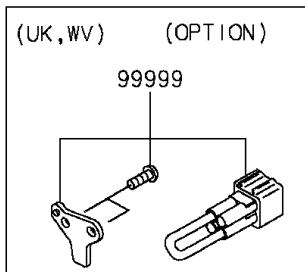

2013 ZR800 (European) PARTS DIAGRAM

Throttle

E1510

2013 ZR800 (European) PARTS LIST

Throttle

ITEM NAME	PART NUMBER	QUANTITY
CAP (Ref # 11065)	11065-0072	4
PLATE,THROTTLE CABLE (Ref # 13272)	13272-1376	1
COVER,THROTTLE,LH (Ref # 14092)	14092-0952	1
COVER,THROTTLE,RH (Ref # 14092A)	14092-0953	1
SCREW-PILOT AIR (Ref # 16014)	16014-0017	4
SCREW-THROTTLE STOP (Ref # 16021)	16021-0029	1
INSULATOR,INJECTER (Ref # 16073)	16073-1123	4
PIPE-COMP,FUEL (Ref # 31064)	31064-0625	1
NOZZLE-INJECTION (Ref # 49033)	49033-0029	4
PIPE-INJECTION (Ref # 49056)	49056-0037	2
FITTING (Ref # 92005)	92005-1380	3
CLAMP,TUBE (Ref # 92037)	92037-1124	4
RIVET (Ref # 92039)	92039-0023	1
RING-O,INJECTION NOZZLE (Ref # 92055)	92055-0124	4
RING-O (Ref # 92055A)	92055-0761	2
COLLAR (Ref # 92152)	92152-1709	2
BOLT,SOCKET,5X12 (Ref # 92154)	92154-0917	2
BOLT,FLANGED,5X8 (Ref # 92154A)	92154-0964	1
CLAMP (Ref # 92170)	92170-3749	1
SCREW,PIPE INJECTION (Ref # 92172)	92172-0828	4
TUBE,3.2X7.4X40 (Ref # 92191)	92191-1551	3
TUBE,3.2X7.4X70 (Ref # 92191A)	92191-1552	3
TUBE,3.2X7.4X90 (Ref # 92192)	92192-1265	1
TUBE,3.2X7.4X100 (Ref # 92192A)	92192-1266	1
WASHER (Ref # 92200)	92200-3807	4
THROTTLE-ASSY (Ref # 16163)	16163-0798	1
THROTTLE-ASSY (Ref # 16163A)	16163-0800	1
KIT.,72KW (Ref # 99999)	99999-0345	1