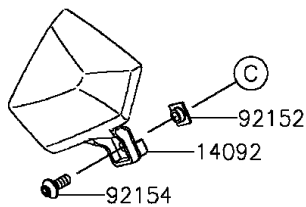

2013 ZR800 (European) PARTS DIAGRAM

Throttle

E1510

2013 ZR800 (European) PARTS LIST

Throttle

ITEM NAME	PART NUMBER	QUANTITY
CAP (Ref # 11065)	11065-0072	4
PLATE,THROTTLE CABLE (Ref # 13272)	13272-1376	1
COVER,THROTTLE,LH (Ref # 14092)	14092-0952	1
COVER,THROTTLE,RH (Ref # 14092A)	14092-0953	1
SCREW-PILOT AIR (Ref # 16014)	16014-0017	4
SCREW-THROTTLE STOP (Ref # 16021)	16021-0029	1
INSULATOR,INJECTER (Ref # 16073)	16073-1123	4
PIPE-COMP,FUEL (Ref # 31064)	31064-0625	1
NOZZLE-INJECTION (Ref # 49033)	49033-0029	4
PIPE-INJECTION (Ref # 49056)	49056-0037	2
FITTING (Ref # 92005)	92005-1380	3
CLAMP,TUBE (Ref # 92037)	92037-1124	4
RIVET (Ref # 92039)	92039-0023	1
RING-O,INJECTION NOZZLE (Ref # 92055)	92055-0124	4
RING-O (Ref # 92055A)	92055-0761	2
COLLAR (Ref # 92152)	92152-1709	2
BOLT,SOCKET,5X12 (Ref # 92154)	92154-0917	2
BOLT,FLANGED,5X8 (Ref # 92154A)	92154-0964	1
CLAMP (Ref # 92170)	92170-3749	1
SCREW,PIPE INJECTION (Ref # 92172)	92172-0828	4
TUBE,3.2X7.4X40 (Ref # 92191)	92191-1551	3
TUBE,3.2X7.4X70 (Ref # 92191A)	92191-1552	3
TUBE,3.2X7.4X90 (Ref # 92192)	92192-1265	1
TUBE,3.2X7.4X100 (Ref # 92192A)	92192-1266	1
WASHER (Ref # 92200)	92200-3807	4
THROTTLE-ASSY (Ref # 16163)	16163-0798	1
THROTTLE-ASSY (Ref # 16163A)	16163-0800	1
KIT.,72KW (Ref # 99999)	99999-0345	1