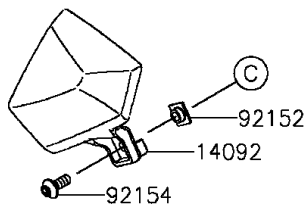

2015 ZR800 (European) PARTS DIAGRAM

Throttle

E1510

2015 ZR800 (European) PARTS LIST

Throttle

ITEM NAME	PART NUMBER	QUANTITY
CAP (Ref # 11065)	11065-0072	4
PLATE,THROTTLE CABLE (Ref # 13272)	13272-1376	1
COVER,THROTTLE,LH (Ref # 14092)	14092-0952	1
COVER,THROTTLE,RH (Ref # 14092A)	14092-0953	1
SCREW-PILOT AIR (Ref # 16014)	16014-0017	4
SCREW-THROTTLE STOP (Ref # 16021)	16021-0029	1
INSULATOR,INJECTER (Ref # 16073)	16073-1123	4
PIPE-COMP,FUEL (Ref # 31064)	31064-0625	1
NOZZLE-INJECTION (Ref # 49033)	49033-0029	4
PIPE-INJECTION (Ref # 49056)	49056-0037	2
FITTING (Ref # 92005)	92005-1380	3
CLAMP,TUBE (Ref # 92037)	92037-1124	4
RIVET (Ref # 92039)	92039-0023	1
RING-O,INJECTION NOZZLE (Ref # 92055)	92055-0124	4
RING-O (Ref # 92055A)	92055-0761	2
COLLAR (Ref # 92152)	92152-1709	2
BOLT,SOCKET,5X12 (Ref # 92154)	92154-0917	2
BOLT,FLANGED,5X8 (Ref # 92154A)	92154-0964	1
CLAMP (Ref # 92170)	92170-3749	1
SCREW,PIPE INJECTION (Ref # 92172)	92172-0828	4
TUBE,3.2X7.4X40 (Ref # 92191)	92191-1551	3
TUBE,3.2X7.4X70 (Ref # 92191A)	92191-1552	3
TUBE,3.2X7.4X90 (Ref # 92192)	92192-1265	1
TUBE,3.2X7.4X100 (Ref # 92192A)	92192-1266	1
WASHER (Ref # 92200)	92200-3807	4
THROTTLE-ASSY (Ref # 16163)	16163-0798	1
THROTTLE-ASSY (Ref # 16163A)	16163-0800	1
KIT.,72KW (Ref # 99999)	99999-0345	1