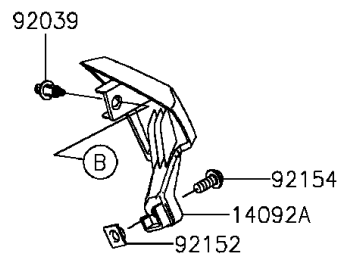

2015 ZR800 (European) PARTS DIAGRAM

Throttle

E1510

2015 ZR800 (European) PARTS LIST

Throttle

ITEM NAME	PART NUMBER	QUANTITY
CAP (Ref # 11065)	11065-0072	4
PLATE,THROTTLE CABLE (Ref # 13272)	13272-1376	1
COVER,THROTTLE,LH (Ref # 14092)	14092-0952	1
COVER,THROTTLE,RH (Ref # 14092A)	14092-0953	1
SCREW-PILOT AIR (Ref # 16014)	16014-0017	4
SCREW-THROTTLE STOP (Ref # 16021)	16021-0029	1
INSULATOR,INJECTER (Ref # 16073)	16073-1123	4
PIPE-COMP,FUEL (Ref # 31064)	31064-0625	1
NOZZLE-INJECTION (Ref # 49033)	49033-0029	4
PIPE-INJECTION (Ref # 49056)	49056-0037	2
FITTING (Ref # 92005)	92005-1380	3
CLAMP,TUBE (Ref # 92037)	92037-1124	4
RIVET (Ref # 92039)	92039-0023	1
RING-O,INJECTION NOZZLE (Ref # 92055)	92055-0124	4
RING-O (Ref # 92055A)	92055-0761	2
COLLAR (Ref # 92152)	92152-1709	2
BOLT,SOCKET,5X12 (Ref # 92154)	92154-0917	2
BOLT,FLANGED,5X8 (Ref # 92154A)	92154-0964	1
CLAMP (Ref # 92170)	92170-3749	1
SCREW,PIPE INJECTION (Ref # 92172)	92172-0828	4
TUBE,3.2X7.4X40 (Ref # 92191)	92191-1551	3
TUBE,3.2X7.4X70 (Ref # 92191A)	92191-1552	3
TUBE,3.2X7.4X90 (Ref # 92192)	92192-1265	1
TUBE,3.2X7.4X100 (Ref # 92192A)	92192-1266	1
WASHER (Ref # 92200)	92200-3807	4
THROTTLE-ASSY (Ref # 16163)	16163-0798	1
THROTTLE-ASSY (Ref # 16163A)	16163-0800	1
KIT.,72KW (Ref # 99999)	99999-0345	1