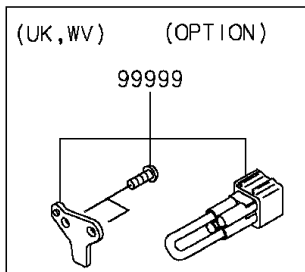

2015 ZR800 (European) PARTS DIAGRAM

Throttle

E1510

2015 ZR800 (European) PARTS LIST

Throttle

ITEM NAME	PART NUMBER	QUANTITY
CAP (Ref # 11065)	11065-0072	4
PLATE,THROTTLE CABLE (Ref # 13272)	13272-1376	1
COVER,THROTTLE,LH (Ref # 14092)	14092-0952	1
COVER,THROTTLE,RH (Ref # 14092A)	14092-0953	1
SCREW-PILOT AIR (Ref # 16014)	16014-0017	4
SCREW-THROTTLE STOP (Ref # 16021)	16021-0029	1
INSULATOR,INJECTER (Ref # 16073)	16073-1123	4
PIPE-COMP,FUEL (Ref # 31064)	31064-0625	1
NOZZLE-INJECTION (Ref # 49033)	49033-0029	4
PIPE-INJECTION (Ref # 49056)	49056-0037	2
FITTING (Ref # 92005)	92005-1380	3
CLAMP,TUBE (Ref # 92037)	92037-1124	4
RIVET (Ref # 92039)	92039-0023	1
RING-O,INJECTION NOZZLE (Ref # 92055)	92055-0124	4
RING-O (Ref # 92055A)	92055-0761	2
COLLAR (Ref # 92152)	92152-1709	2
BOLT,SOCKET,5X12 (Ref # 92154)	92154-0917	2
BOLT,FLANGED,5X8 (Ref # 92154A)	92154-0964	1
CLAMP (Ref # 92170)	92170-3749	1
SCREW,PIPE INJECTION (Ref # 92172)	92172-0828	4
TUBE,3.2X7.4X40 (Ref # 92191)	92191-1551	3
TUBE,3.2X7.4X70 (Ref # 92191A)	92191-1552	3
TUBE,3.2X7.4X90 (Ref # 92192)	92192-1265	1
TUBE,3.2X7.4X100 (Ref # 92192A)	92192-1266	1
WASHER (Ref # 92200)	92200-3807	4
THROTTLE-ASSY (Ref # 16163)	16163-0798	1
THROTTLE-ASSY (Ref # 16163A)	16163-0800	1
KIT.,72KW (Ref # 99999)	99999-0345	1