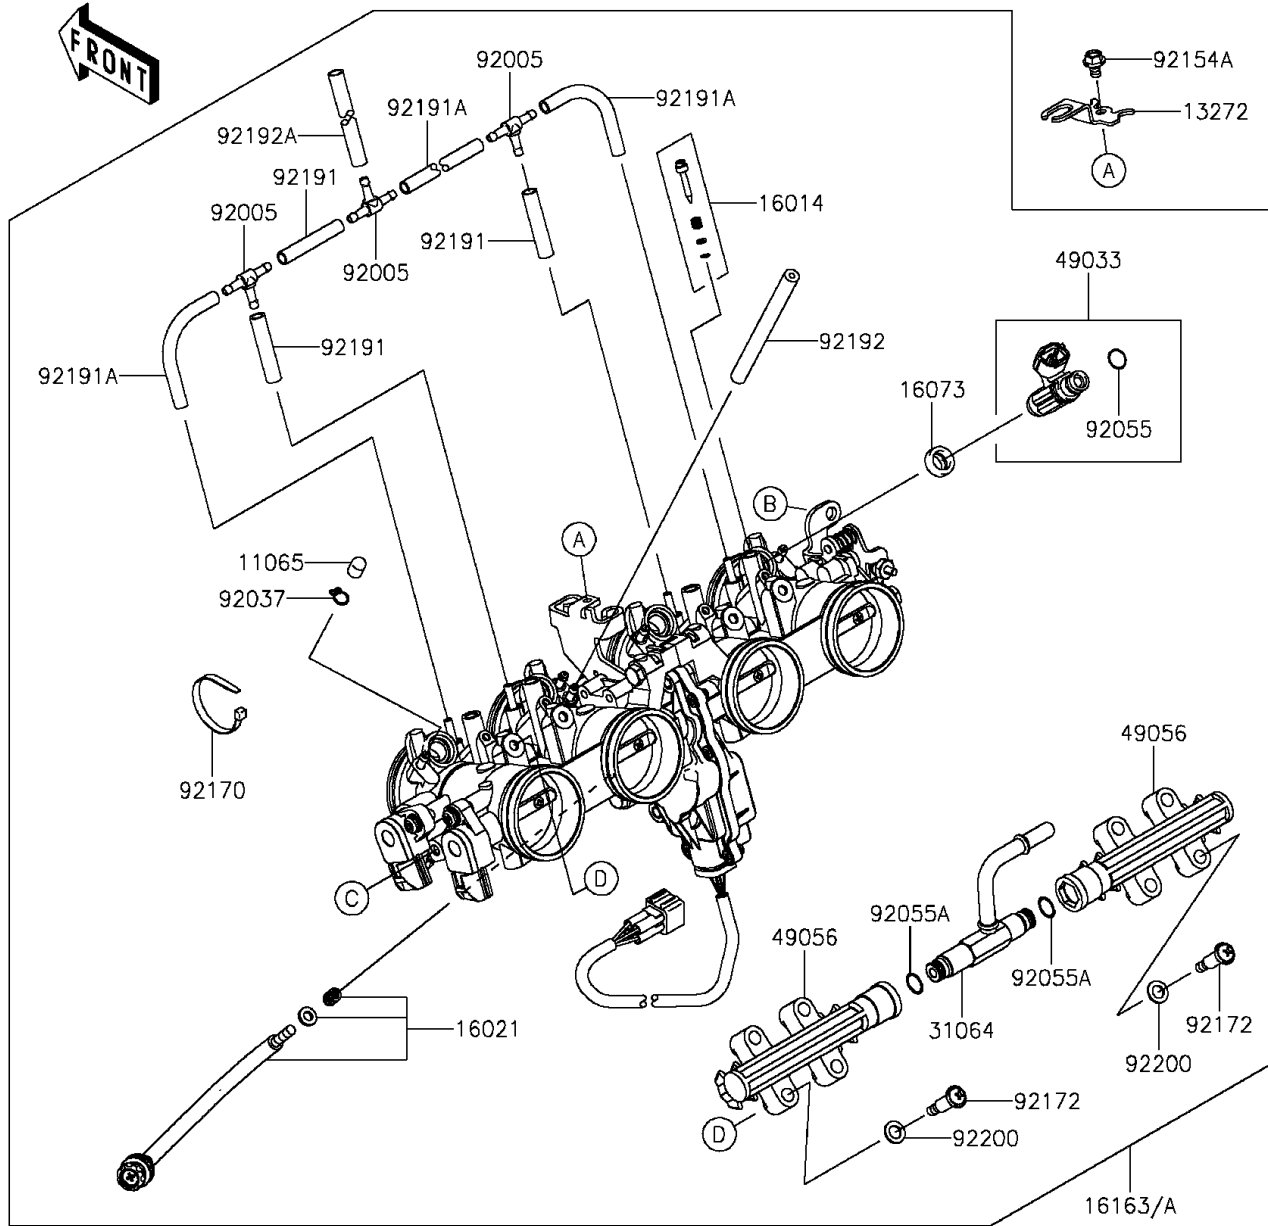

2015 ZR800 (European) PARTS DIAGRAM

Throttle

E1510

2015 ZR800 (European) PARTS LIST

Throttle

ITEM NAME	PART NUMBER	QUANTITY
CAP (Ref # 11065)	11065-0072	4
PLATE,THROTTLE CABLE (Ref # 13272)	13272-1376	1
COVER,THROTTLE,LH (Ref # 14092)	14092-0952	1
COVER,THROTTLE,RH (Ref # 14092A)	14092-0953	1
SCREW-PILOT AIR (Ref # 16014)	16014-0017	4
SCREW-THROTTLE STOP (Ref # 16021)	16021-0029	1
INSULATOR,INJECTER (Ref # 16073)	16073-1123	4
PIPE-COMP,FUEL (Ref # 31064)	31064-0625	1
NOZZLE-INJECTION (Ref # 49033)	49033-0029	4
PIPE-INJECTION (Ref # 49056)	49056-0037	2
FITTING (Ref # 92005)	92005-1380	3
CLAMP,TUBE (Ref # 92037)	92037-1124	4
RIVET (Ref # 92039)	92039-0023	1
RING-O,INJECTION NOZZLE (Ref # 92055)	92055-0124	4
RING-O (Ref # 92055A)	92055-0761	2
COLLAR (Ref # 92152)	92152-1709	2
BOLT,SOCKET,5X12 (Ref # 92154)	92154-0917	2
BOLT,FLANGED,5X8 (Ref # 92154A)	92154-0964	1
CLAMP (Ref # 92170)	92170-3749	1
SCREW,PIPE INJECTION (Ref # 92172)	92172-0828	4
TUBE,3.2X7.4X40 (Ref # 92191)	92191-1551	3
TUBE,3.2X7.4X70 (Ref # 92191A)	92191-1552	3
TUBE,3.2X7.4X90 (Ref # 92192)	92192-1265	1
TUBE,3.2X7.4X100 (Ref # 92192A)	92192-1266	1
WASHER (Ref # 92200)	92200-3807	4
THROTTLE-ASSY (Ref # 16163)	16163-0798	1
THROTTLE-ASSY (Ref # 16163A)	16163-0800	1
KIT.,72KW (Ref # 99999)	99999-0345	1