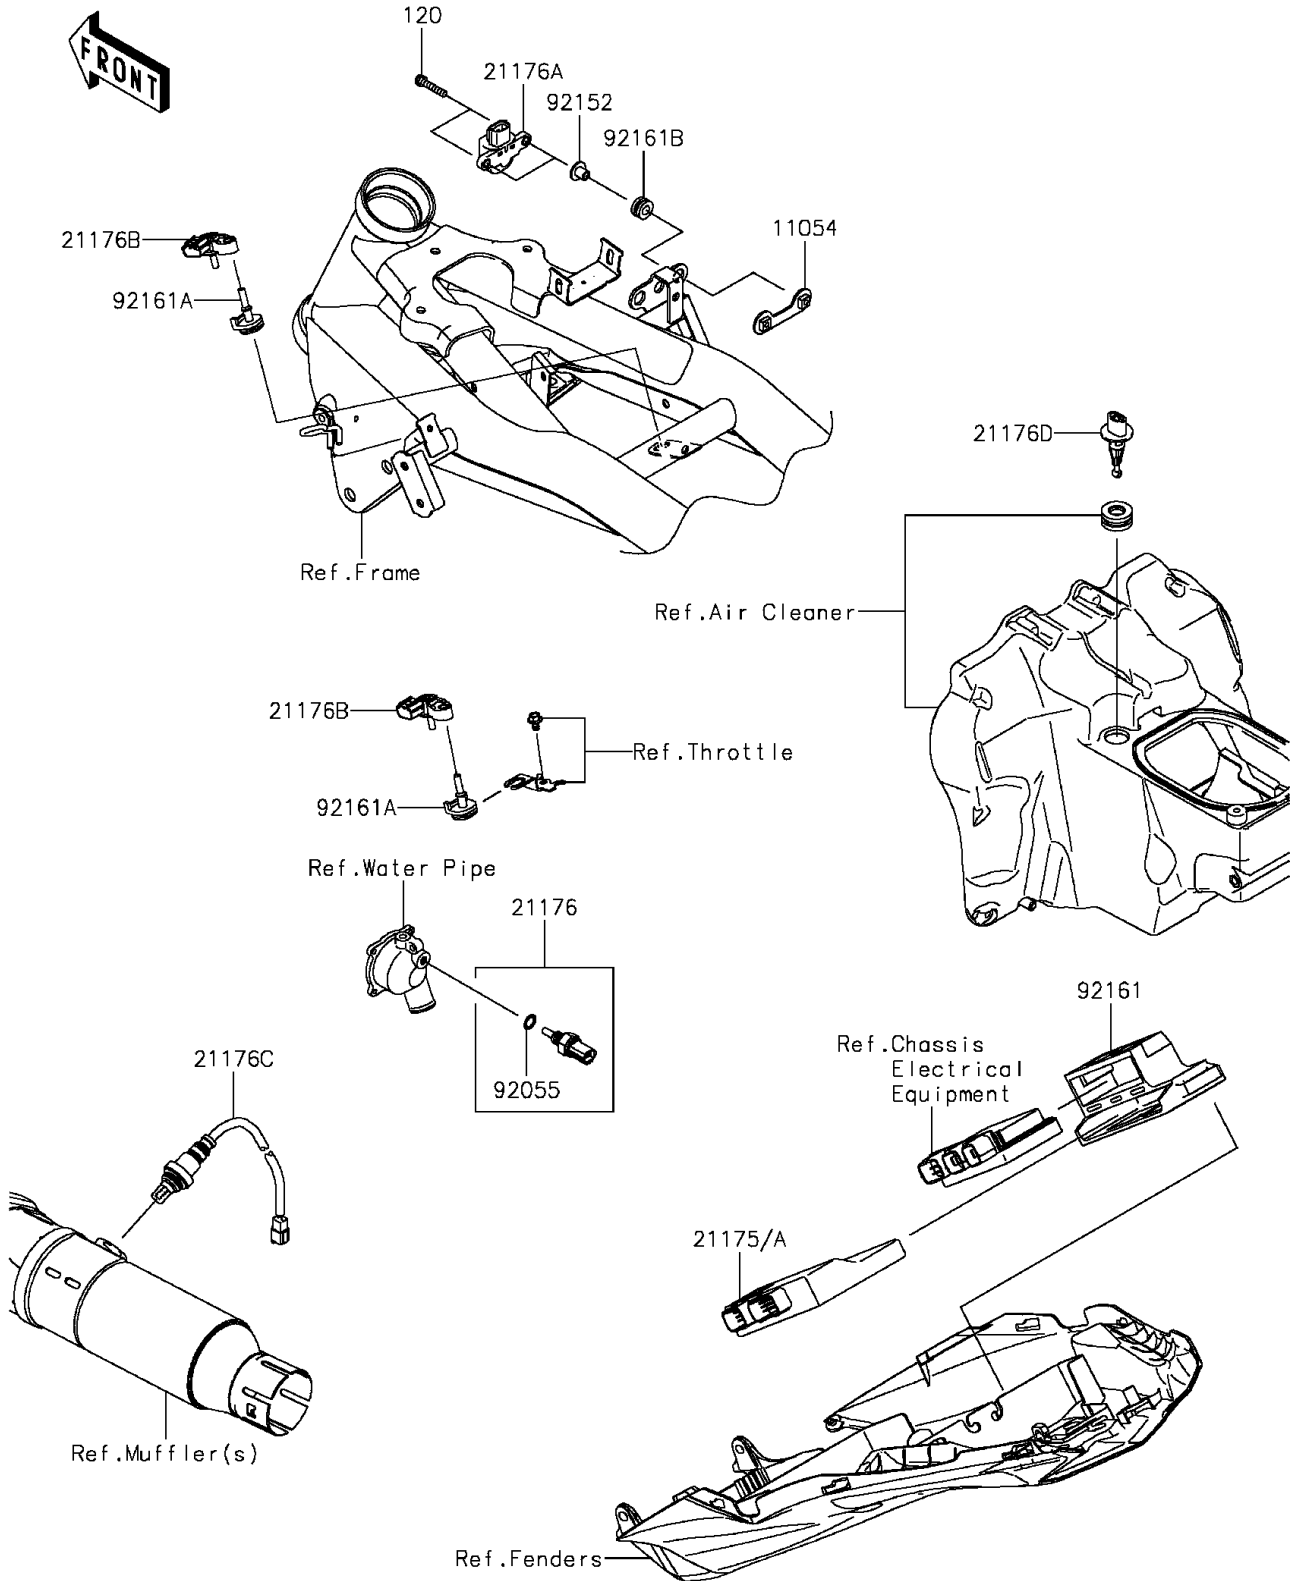

2015 ZR800 (European) PARTS DIAGRAM

Fuel Injection

E1530

2015 ZR800 (European) PARTS LIST

Fuel Injection

ITEM NAME	PART NUMBER	QUANTITY
BOLT-SOCKET,5X25 (Ref # 120)	120CA0525	2
BRACKET (Ref # 11054)	11054-1892	1
SENSOR,WATER TEMP (Ref # 21176)	21176-0009	1
SENSOR,VEHICLE-DOWN (Ref # 21176A)	21176-0026	1
SENSOR,PRESSURE (Ref # 21176B)	21176-0111	2
SENSOR,OXYGEN (Ref # 21176C)	21176-0749	1
SENSOR,AIR TEMP (Ref # 21176D)	21176-2106	1
RING-O,9.5X1.9 (Ref # 92055)	92055-0016	1
COLLAR (Ref # 92152)	92152-1592	2
DAMPER (Ref # 92161)	92161-0356	1
DAMPER (Ref # 92161A)	92161-0673	2
DAMPER (Ref # 92161B)	92161-0685	2
CONTROL UNIT-ELECTRONIC (Ref # 21175)	21175-0789	1
CONTROL UNIT-ELECTRONIC (Ref # 21175A)	21175-0791	1