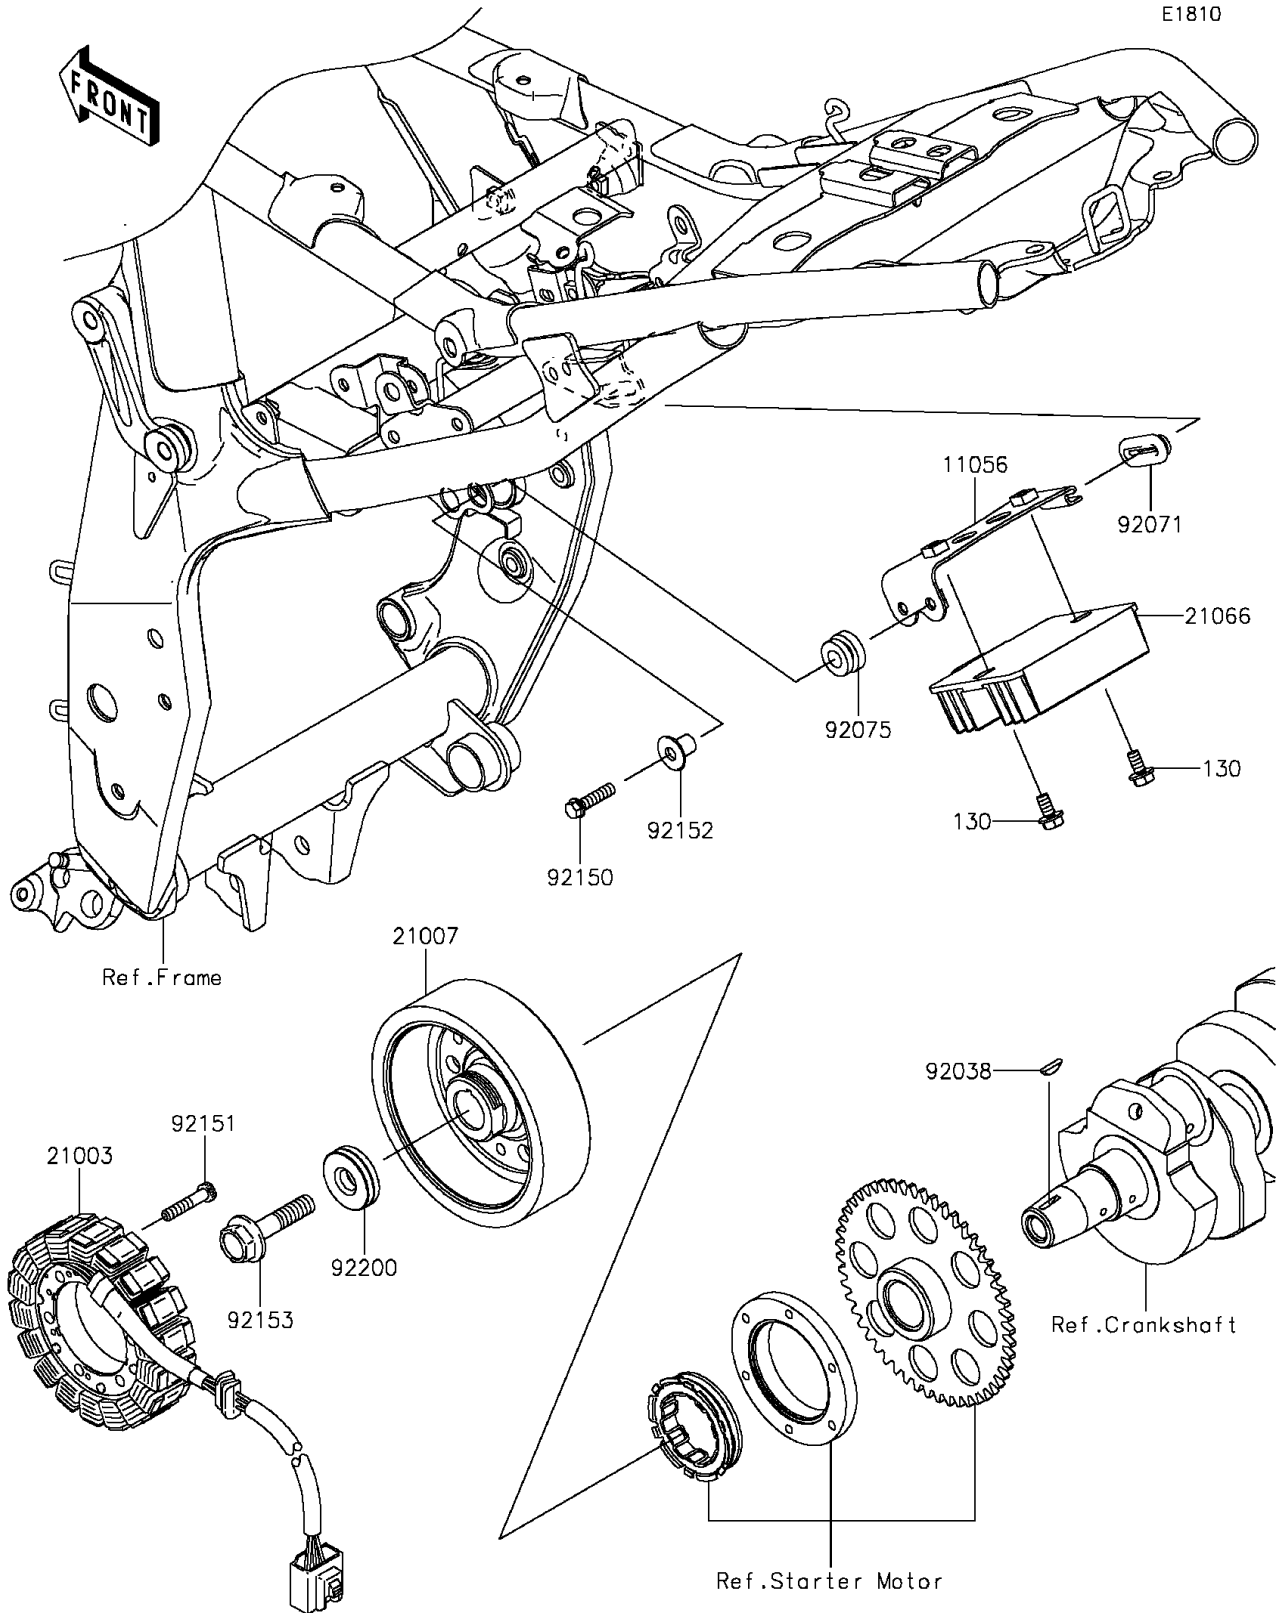

2015 ZR800 (European) PARTS DIAGRAM

Generator

2015 ZR800 (European) PARTS LIST

Generator

| ITEM NAME | PART NUMBER | QUANTITY |
|---------------------------------------|-------------|----------|
| BOLT-FLANGED,6X14 (Ref # 130) | 130BB0614 | 2 |
| BRACKET,REGULATOR (Ref # 11056) | 11056-1757 | 1 |
| STATOR (Ref # 21003) | 21003-0133 | 1 |
| ROTOR (Ref # 21007) | 21007-0576 | 1 |
| REGULATOR-VOLTAGE (Ref # 21066) | 21066-0720 | 1 |
| KEY (Ref # 92038) | 92038-1060 | 1 |
| GROMMET (Ref # 92071) | 92071-1187 | 1 |
| DAMPER,RUBBER (Ref # 92075) | 92075-1123 | 2 |
| BOLT,FLANGED-SMALL,6X25 (Ref # 92150) | 92150-1779 | 2 |
| BOLT,6X30 (Ref # 92151) | 92151-1626 | 4 |
| COLLAR (Ref # 92152) | 92152-0667 | 2 |
| BOLT,12X40 (Ref # 92153) | 92153-1855 | 1 |
| WASHER,12X34X9 (Ref # 92200) | 92200-0369 | 1 |