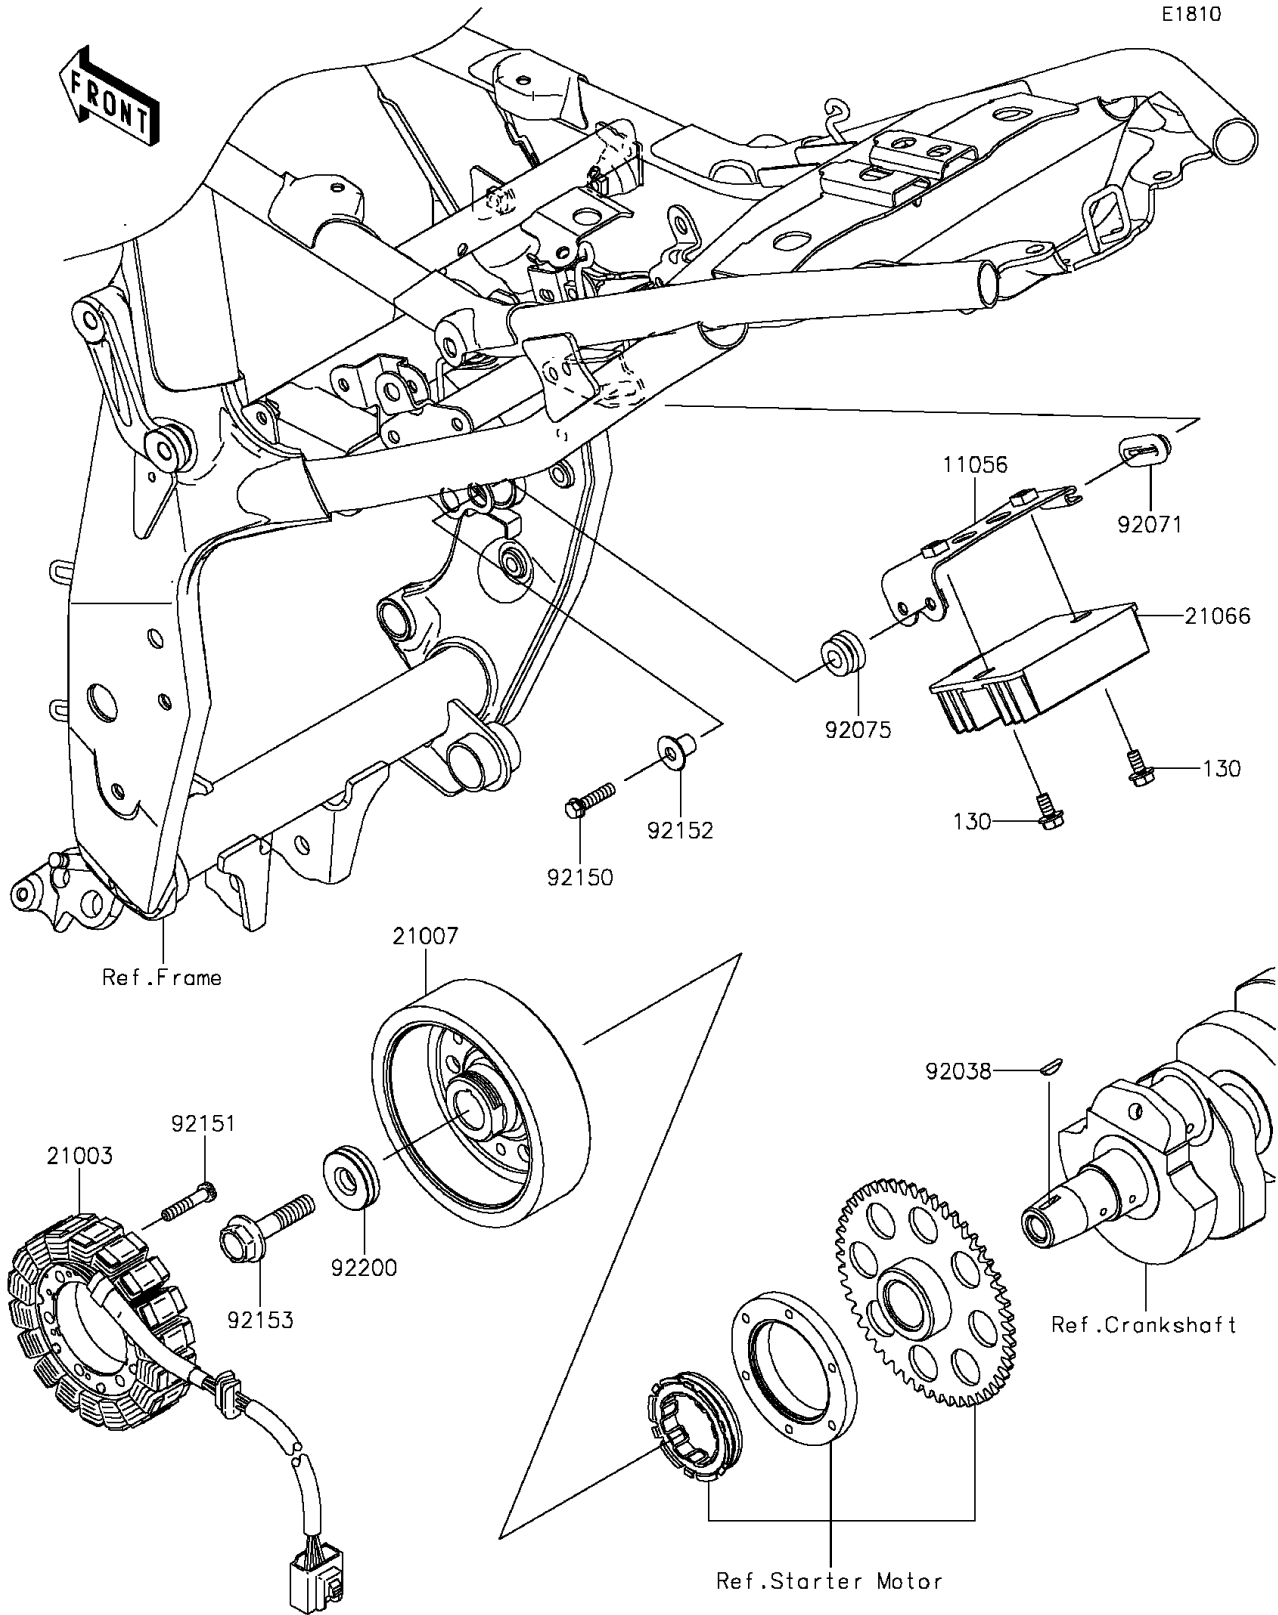

2015 ZR800 (European) PARTS DIAGRAM

Generator

2015 ZR800 (European) PARTS LIST

Generator

ITEM NAME	PART NUMBER	QUANTITY
BOLT-FLANGED,6X14 (Ref # 130)	130BB0614	2
BRACKET,REGULATOR (Ref # 11056)	11056-1757	1
STATOR (Ref # 21003)	21003-0133	1
ROTOR (Ref # 21007)	21007-0576	1
REGULATOR-VOLTAGE (Ref # 21066)	21066-0720	1
KEY (Ref # 92038)	92038-1060	1
GROMMET (Ref # 92071)	92071-1187	1
DAMPER,RUBBER (Ref # 92075)	92075-1123	2
BOLT,FLANGED-SMALL,6X25 (Ref # 92150)	92150-1779	2
BOLT,6X30 (Ref # 92151)	92151-1626	4
COLLAR (Ref # 92152)	92152-0667	2
BOLT,12X40 (Ref # 92153)	92153-1855	1
WASHER,12X34X9 (Ref # 92200)	92200-0369	1