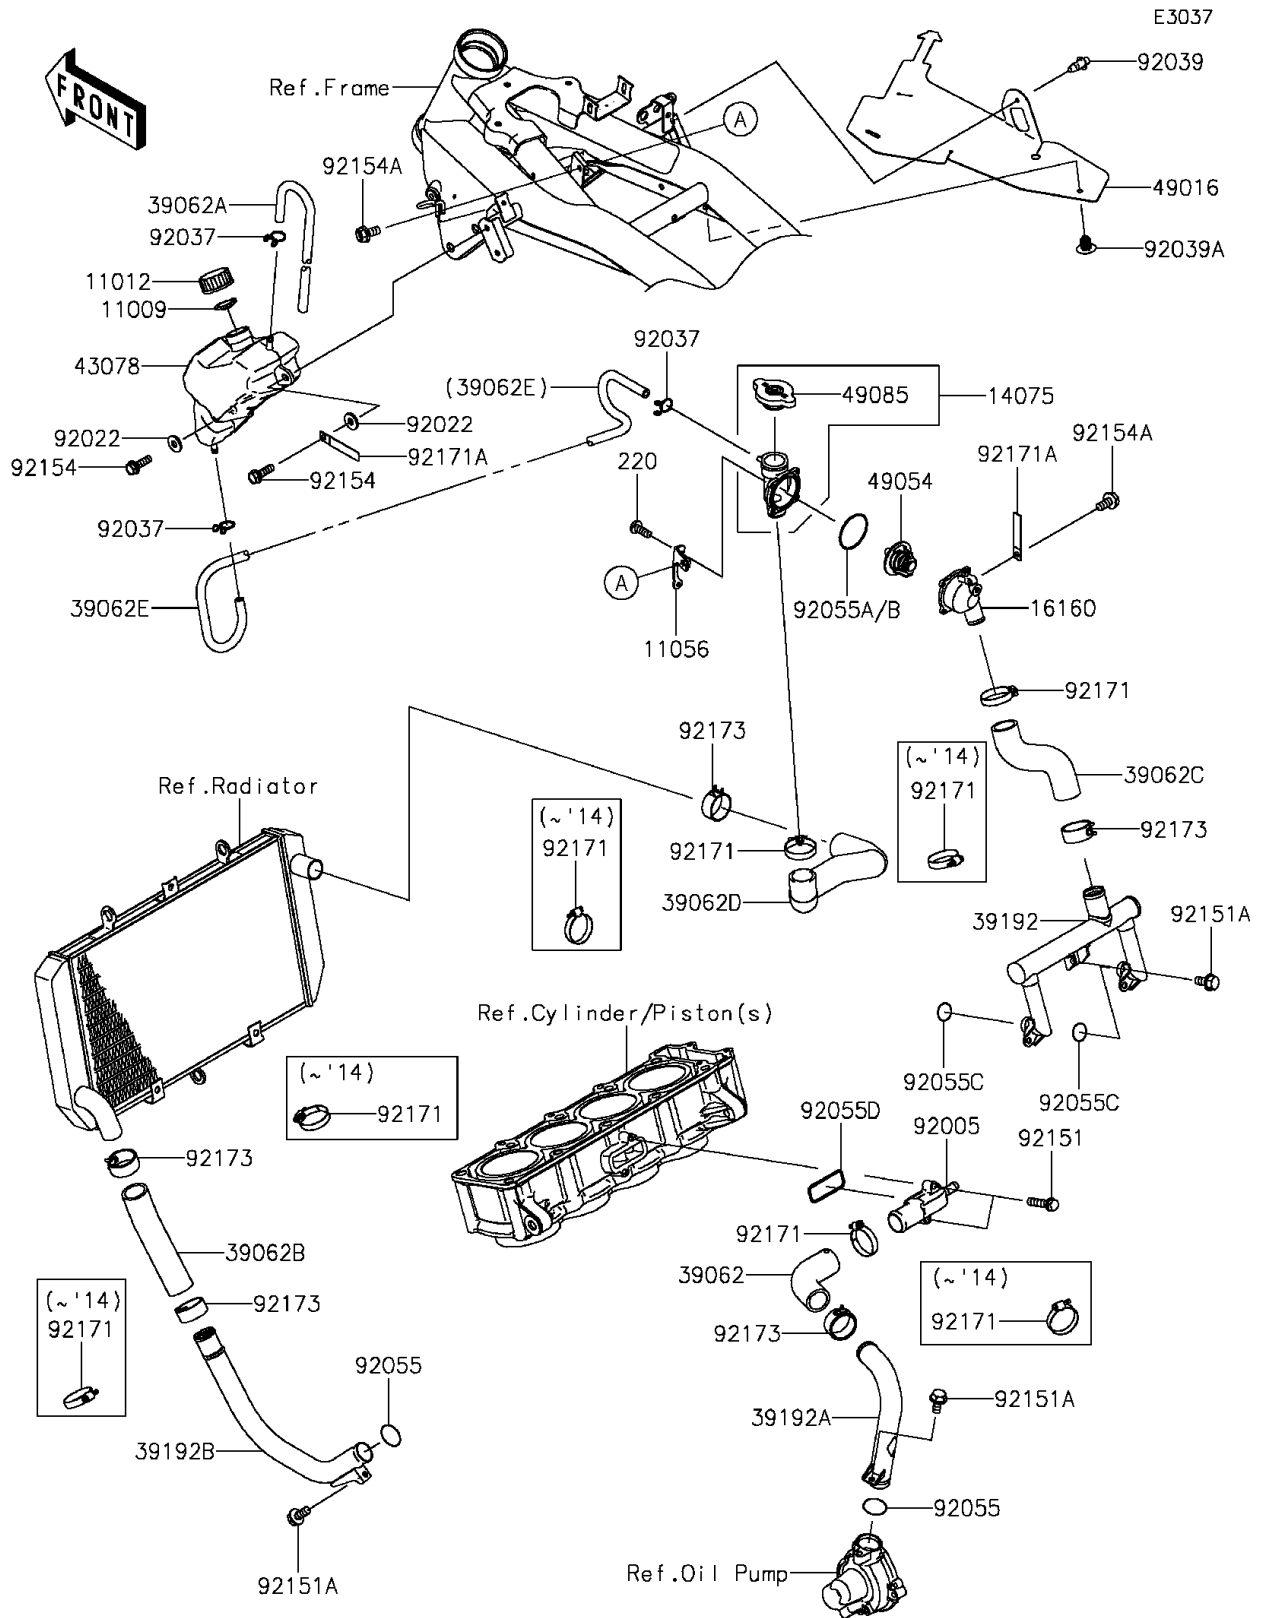

2014 ZR800 (European) PARTS DIAGRAM

Water Pipe

2014 ZR800 (European) PARTS LIST

Water Pipe

ITEM NAME	PART NUMBER	QUANTITY
SCREW-PAN-CROS,5X14 (Ref # 220)	220AA0514	4
GASKET,RESERVOIR TANK CAP (Ref # 11009)	11009-1145	1
CAP (Ref # 11012)	11012-1084	1
BRACKET,THERMOSTAT (Ref # 11056)	11056-1800	1
CAP-ASSY (Ref # 14075)	14075-0001	1
BODY,LWR (Ref # 16160)	16160-0725	1
HOSE-COOLING,PUMP-CYLINDER (Ref # 39062)	39062-0605	1
HOSE-COOLING,OVER FLOW (Ref # 39062A)	39062-0632	1
HOSE-COOLING,RAD.-PIPE (Ref # 39062B)	39062-0673	1
HOSE-COOLING,HEAD-THERMO (Ref # 39062C)	39062-0674	1
HOSE-COOLING,THERMO-RAD. (Ref # 39062D)	39062-0675	1
HOSE-COOLING,DRAIN (Ref # 39062E)	39062-1610	1
PIPE-WATER (Ref # 39192)	39192-0073	1
PIPE-WATER (Ref # 39192A)	39192-0566	1
PIPE-WATER (Ref # 39192B)	39192-0568	1
RESERVOIR (Ref # 43078)	43078-0559	1
COVER-SEAL (Ref # 49016)	49016-0600	1
THERMOSTAT (Ref # 49054)	49054-0004	1
CAP-ASSY-PRESSURE (Ref # 49085)	49085-1066	1
FITTING (Ref # 92005)	92005-0744	1
WASHER,6.5X16X2 (Ref # 92022)	92022-1565	2
CLAMP,TUBE (Ref # 92037)	92037-147	3
RIVET (Ref # 92039)	92039-0709	1
RIVET (Ref # 92039A)	92039-0722	1
RING-O,20.8X2.4 (Ref # 92055)	92055-0114	2
RING-O,53.5X2.6 (Ref # 92055B)	92055-112	1
RING-O,18.54X2.6 (Ref # 92055C)	92055-1350	2
RING-O (Ref # 92055D)	92055-1402	1
BOLT,FLANGED-SMALL,6X25 (Ref # 92151)	92151-1930	2

2014 ZR800 (European) PARTS LIST

Water Pipe

ITEM NAME	PART NUMBER	QUANTITY
BOLT,6X12 (Ref # 92151A)	92151-1997	5
BOLT,FLANGED,6X20 (Ref # 92154)	92154-0776	2
BOLT,FLANGED,6X12 (Ref # 92154A)	92154-1050	2
CLAMP (Ref # 92171)	92171-0179	8
CLAMP,L=60 (Ref # 92171A)	92171-0652	2