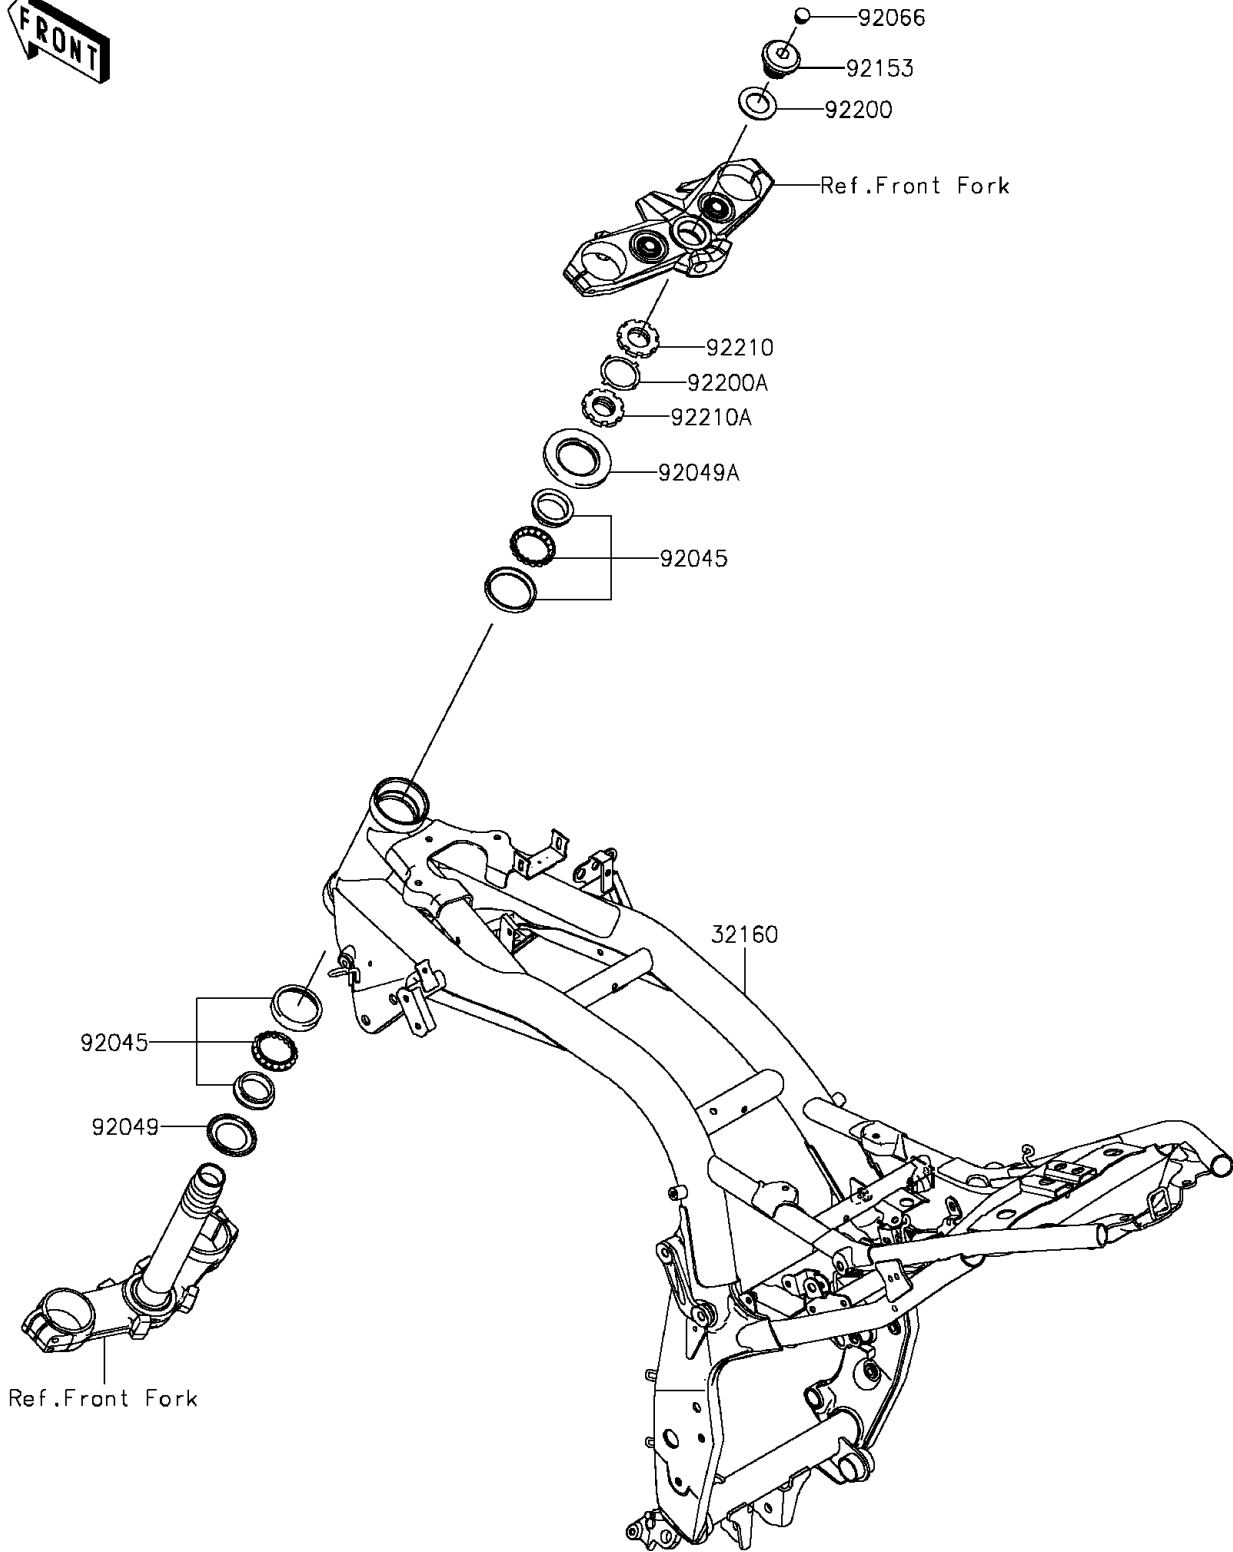

2015 ZR800 (European) PARTS DIAGRAM

Frame

F2120

2015 ZR800 (European) PARTS LIST

Frame

ITEM NAME	PART NUMBER	QUANTITY
FRAME-COMP,F.S.BLACK (Ref # 32160)	32160-0678-18R	1
BEARING-BALL,SF07A17PX1V1 (Ref # 92045)	92045-1384	2
SEAL-OIL,DS35X55X4 (Ref # 92049)	92049-0022	1
SEAL-OIL,MX043N2 (Ref # 92049A)	92049-1483	1
PLUG (Ref # 92066)	92066-0071	1
BOLT,26MM (Ref # 92153)	92153-0474	1
WASHER,27X42X2.3 (Ref # 92200)	92200-0753	1
WASHER,27X42X2.3 (Ref # 92200A)	92200-0781	1
NUT,STEERING STEM,35MM (Ref # 92210)	92210-0534	1
NUT,STEERING STEM,35MM (Ref # 92210A)	92210-0535	1