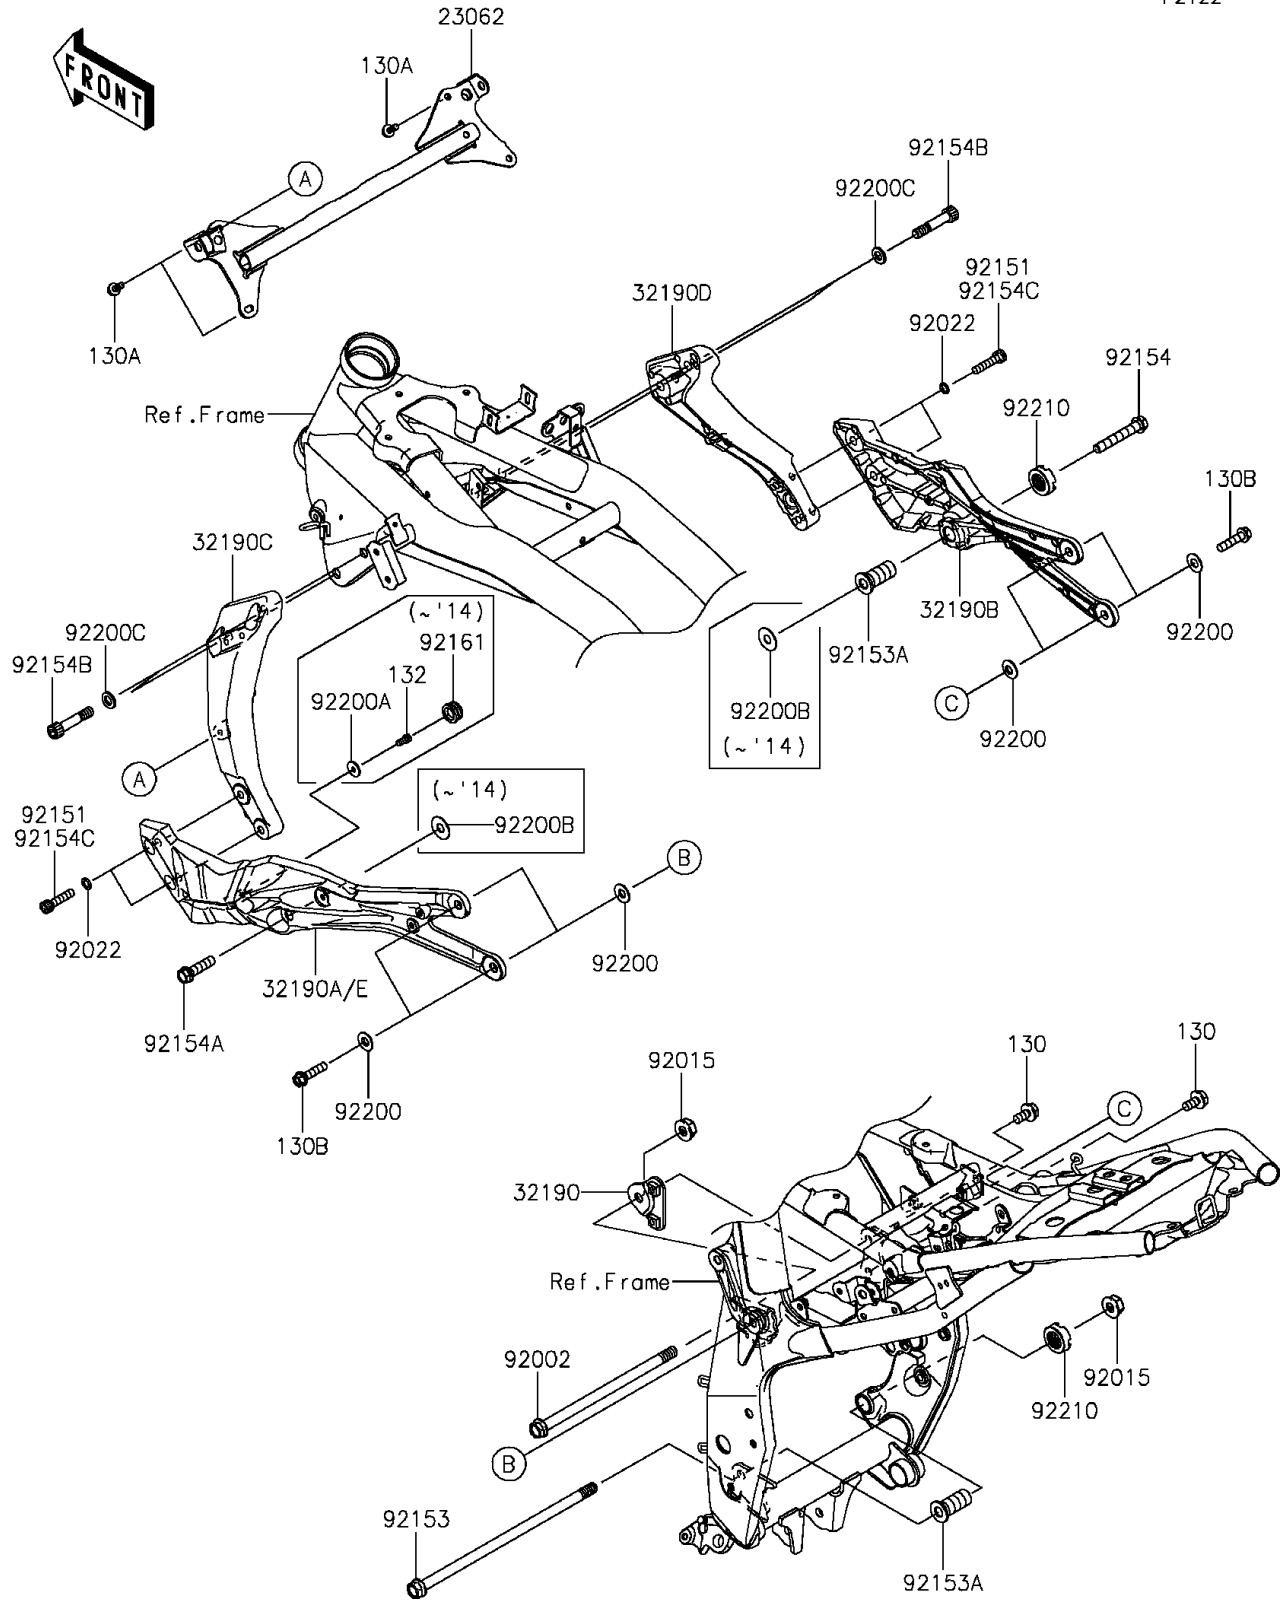

2015 ZR800 (European) PARTS DIAGRAM

Engine Mount

F2122

2015 ZR800 (European) PARTS LIST

Engine Mount

ITEM NAME	PART NUMBER	QUANTITY
-----------	-------------	----------