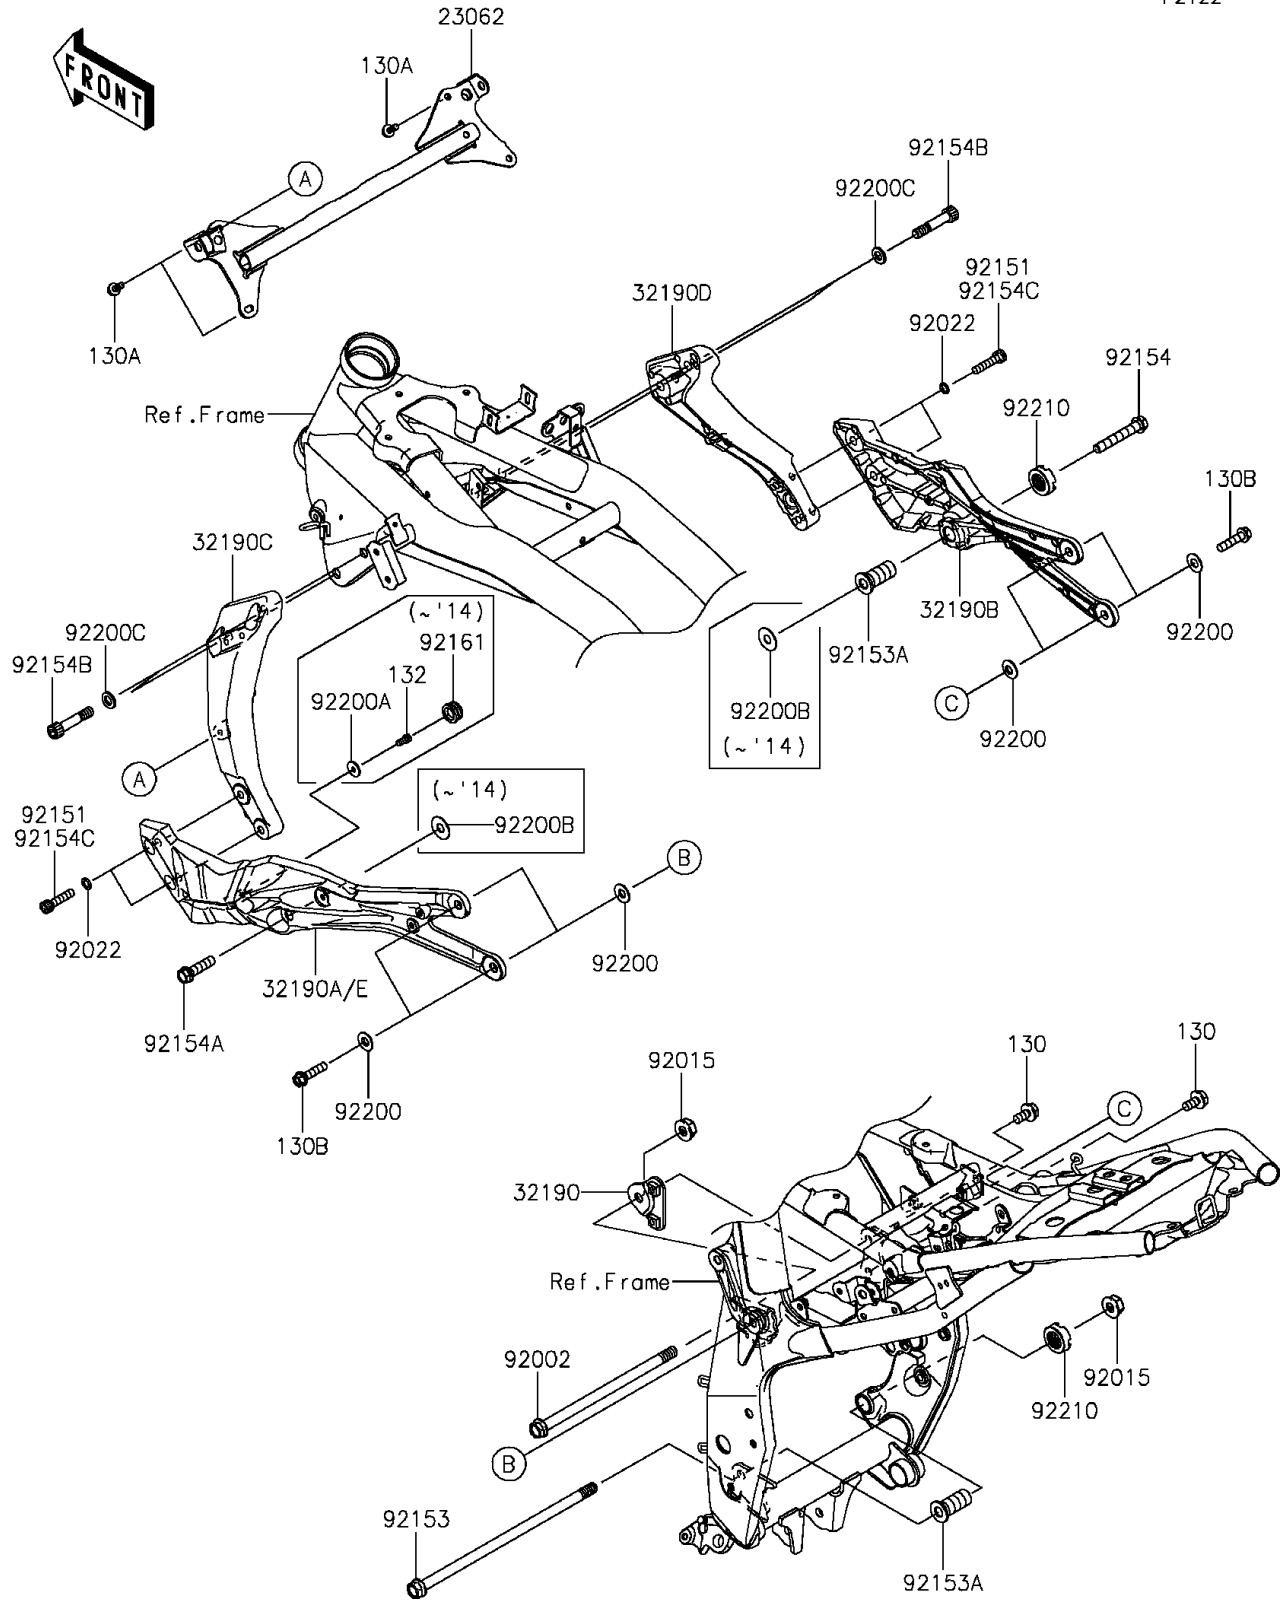

# 2015 ZR800 (European) PARTS DIAGRAM

## Engine Mount

F2122

# 2015 ZR800 (European) PARTS LIST

Engine Mount

ITEM NAME	PART NUMBER	QUANTITY
-----------	-------------	----------