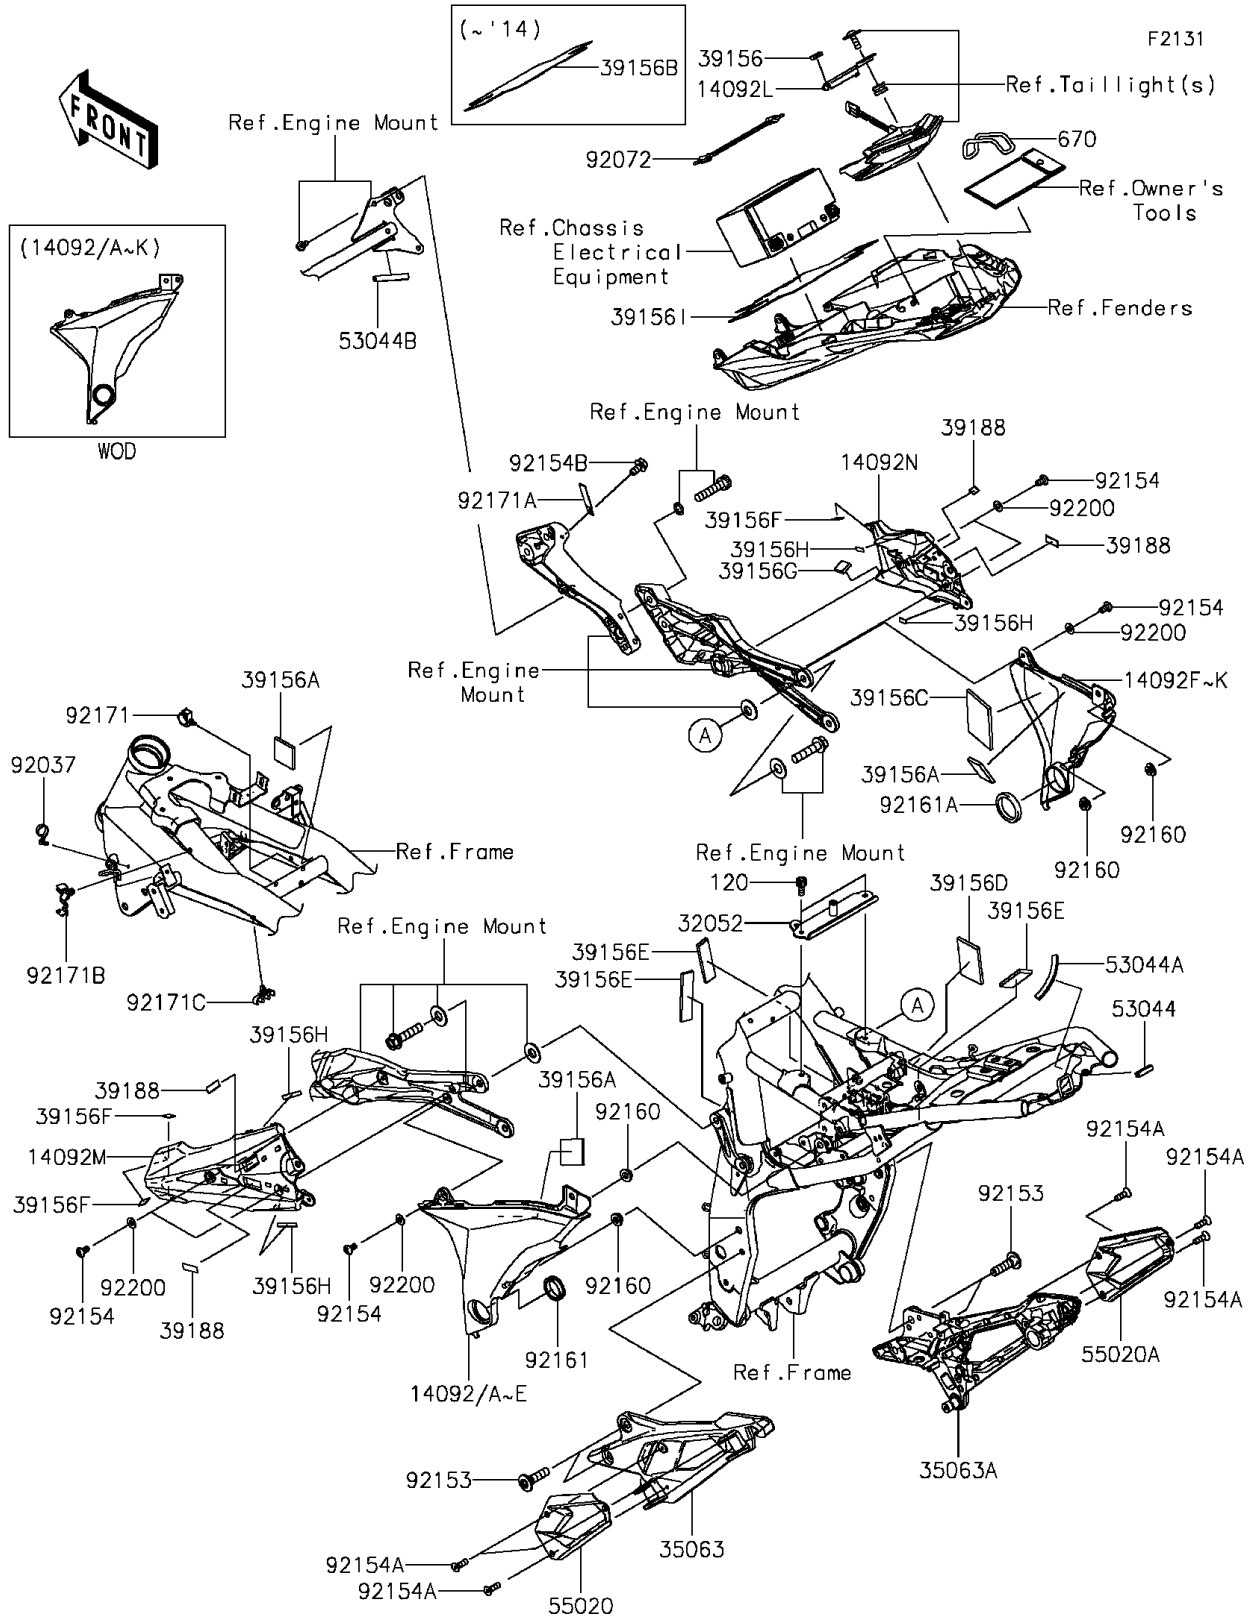

2015 ZR800 (European) PARTS DIAGRAM

Frame Fittings