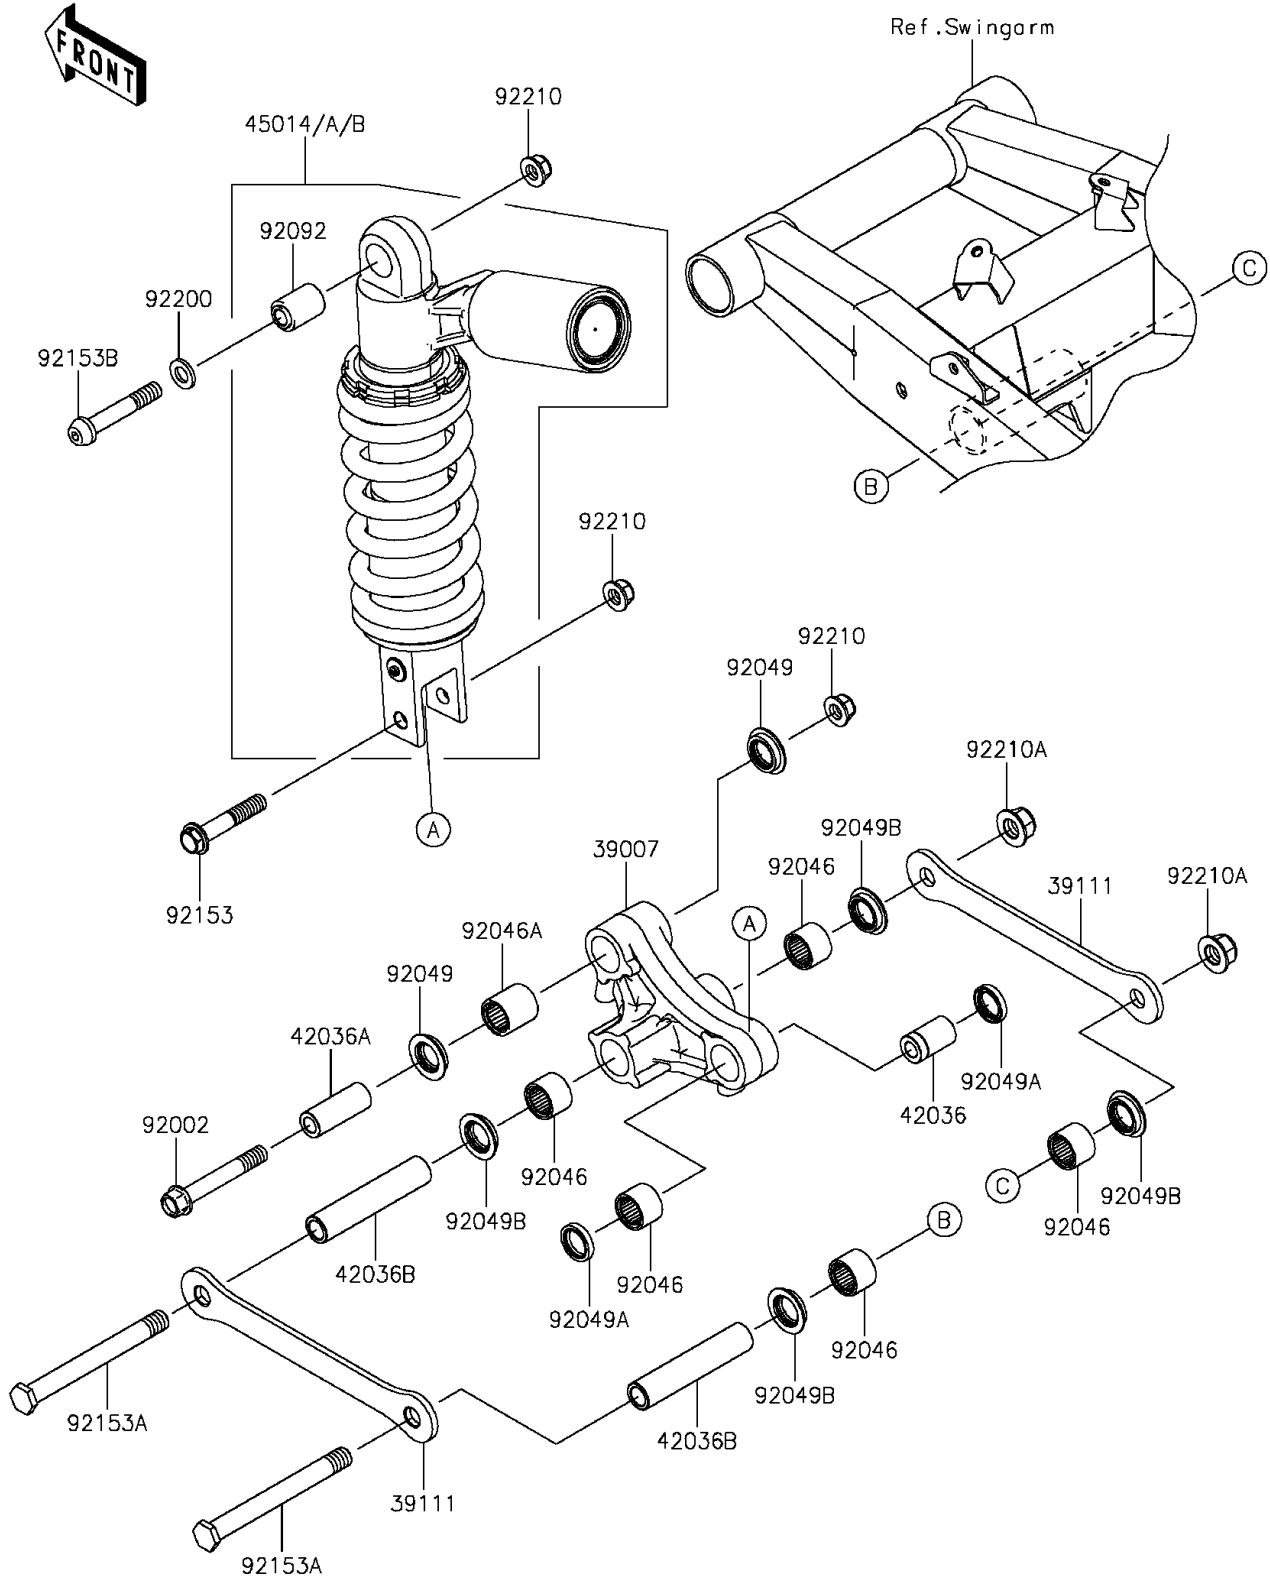

2015 ZR800 (European) PARTS DIAGRAM

Suspension/Shock Absorber

F2151

2015 ZR800 (European) PARTS LIST

Suspension/Shock Absorber

ITEM NAME	PART NUMBER	QUANTITY
ARM-SUSP,UNI TRAK (Ref # 39007)	39007-0003	1
ROD-TIE,SUSPENSION (Ref # 39111)	39111-0017	2
SLEEVE,10.1X18X30 (Ref # 42036)	42036-0717	1
SLEEVE,10.1X17X44.5 (Ref # 42036A)	42036-0718	1
SLEEVE,12.1X18X90 (Ref # 42036B)	42036-1360	2
SHOCKABSORBER,SPG GRN+BODY BLK (Ref # 45014B)	45014-0386-37Z	1
BOLT,10X70 (Ref # 92002)	92002-1183	1
BEARING-NEEDLE,SFYZM182417 (Ref # 92046)	92046-1272	5
BEARING-NEEDLE,SFYZM172425 (Ref # 92046A)	92046-1273	1
SEAL-OIL,MHA17245.7F (Ref # 92049)	92049-1223	2
SEAL-OIL,MHA18244 (Ref # 92049A)	92049-1225	2
SEAL-OIL,KCR MF018N1 (Ref # 92049B)	92049-1493	4
BUSHING-RUBBER (Ref # 92092)	92092-0003	1
BOLT,FLANGED,10X55 (Ref # 92153)	92153-1546	1
BOLT,12X114 (Ref # 92153A)	92153-1662	2
BOLT,SOCKET,10X60 (Ref # 92153B)	92153-1837	1
WASHER,10.5X19X2.3 (Ref # 92200)	92200-1042	1
NUT,LOCK,FLANGED,10MM (Ref # 92210)	92210-1139	3
NUT,LOCK,FLANGED,12MM (Ref # 92210A)	92210-1150	2