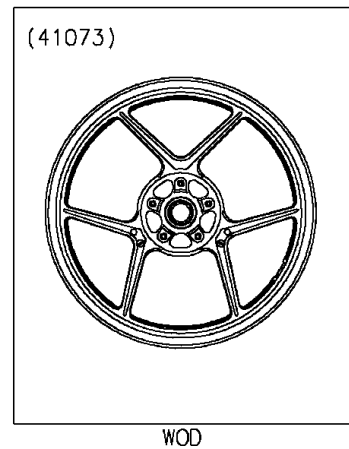

2015 ZR800 (European) PARTS DIAGRAM

Front Hub

2015 ZR800 (European) PARTS LIST

Front Hub

ITEM NAME	PART NUMBER	QUANTITY
BEARING-BALL,#6004UUC3 (Ref # 601)	601B6004UU	2
AXLE,FR (Ref # 41068)	41068-0038	1
WHEEL-ASSY,FR,G.BLACK (Ref # 41073)	41073-0595-QT	1
SEAL-OIL,BJN30427 (Ref # 92049)	92049-0130	2
COLLAR,FR HUB,L=115 (Ref # 92152)	92152-0087	1
COLLAR,20X30X15.5 (Ref # 92152A)	92152-0946	2