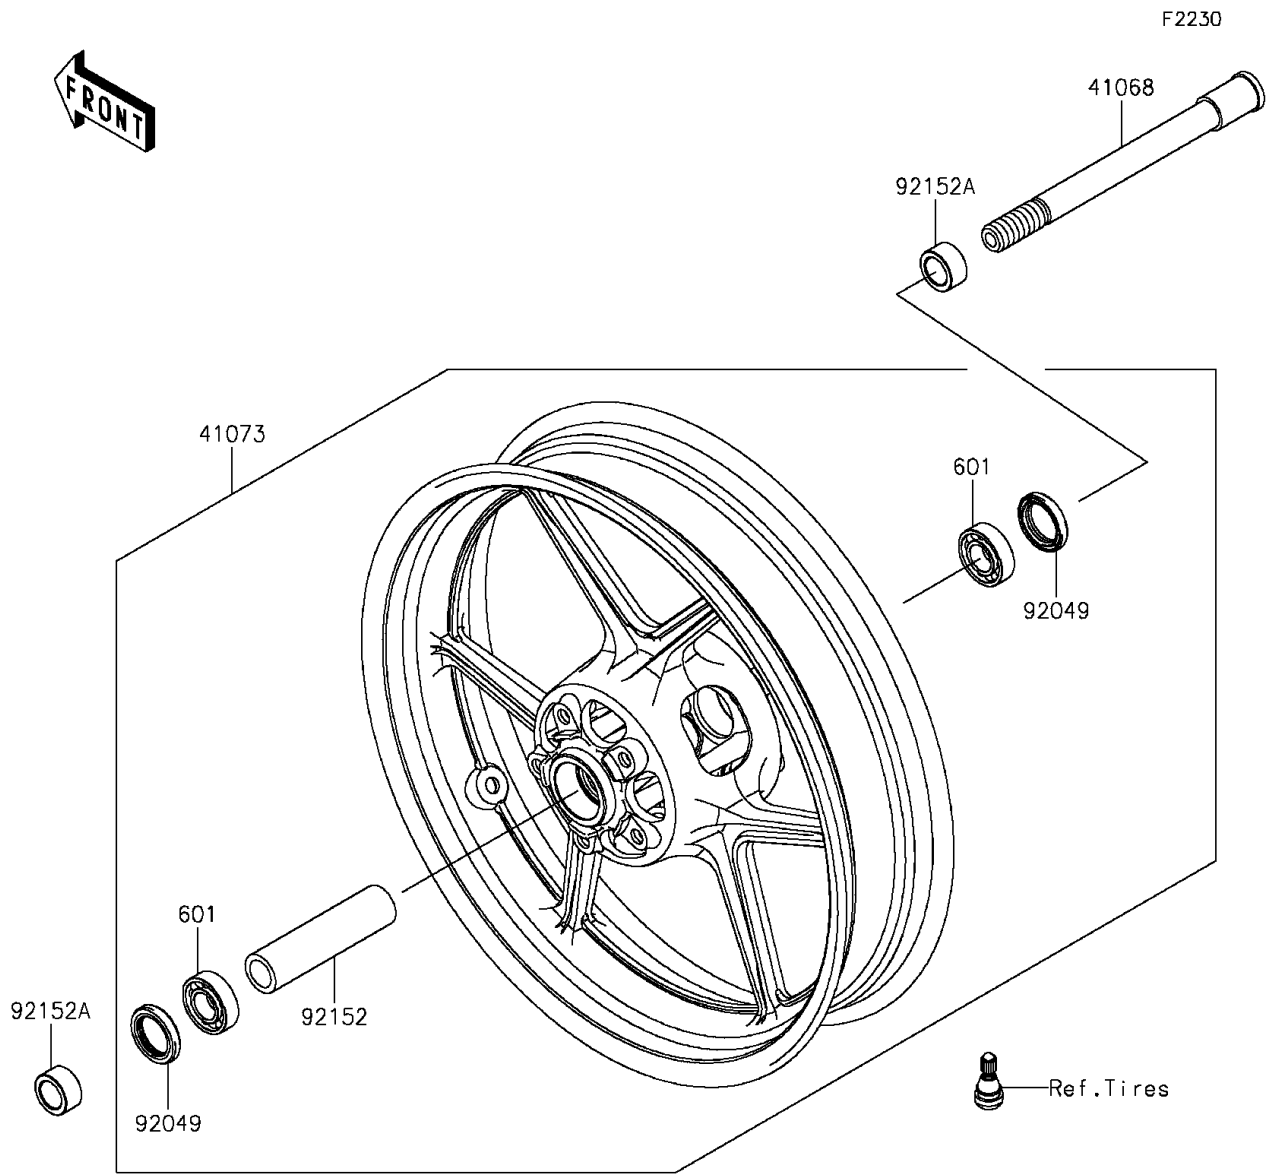

2015 ZR800 (European) PARTS DIAGRAM

Front Hub

2015 ZR800 (European) PARTS LIST

Front Hub

ITEM NAME	PART NUMBER	QUANTITY
BEARING-BALL,#6004UUC3 (Ref # 601)	601B6004UU	2
AXLE,FR (Ref # 41068)	41068-0038	1
WHEEL-ASSY,FR,G.BLACK (Ref # 41073)	41073-0595-QT	1
SEAL-OIL,BJN30427 (Ref # 92049)	92049-0130	2
COLLAR,FR HUB,L=115 (Ref # 92152)	92152-0087	1
COLLAR,20X30X15.5 (Ref # 92152A)	92152-0946	2