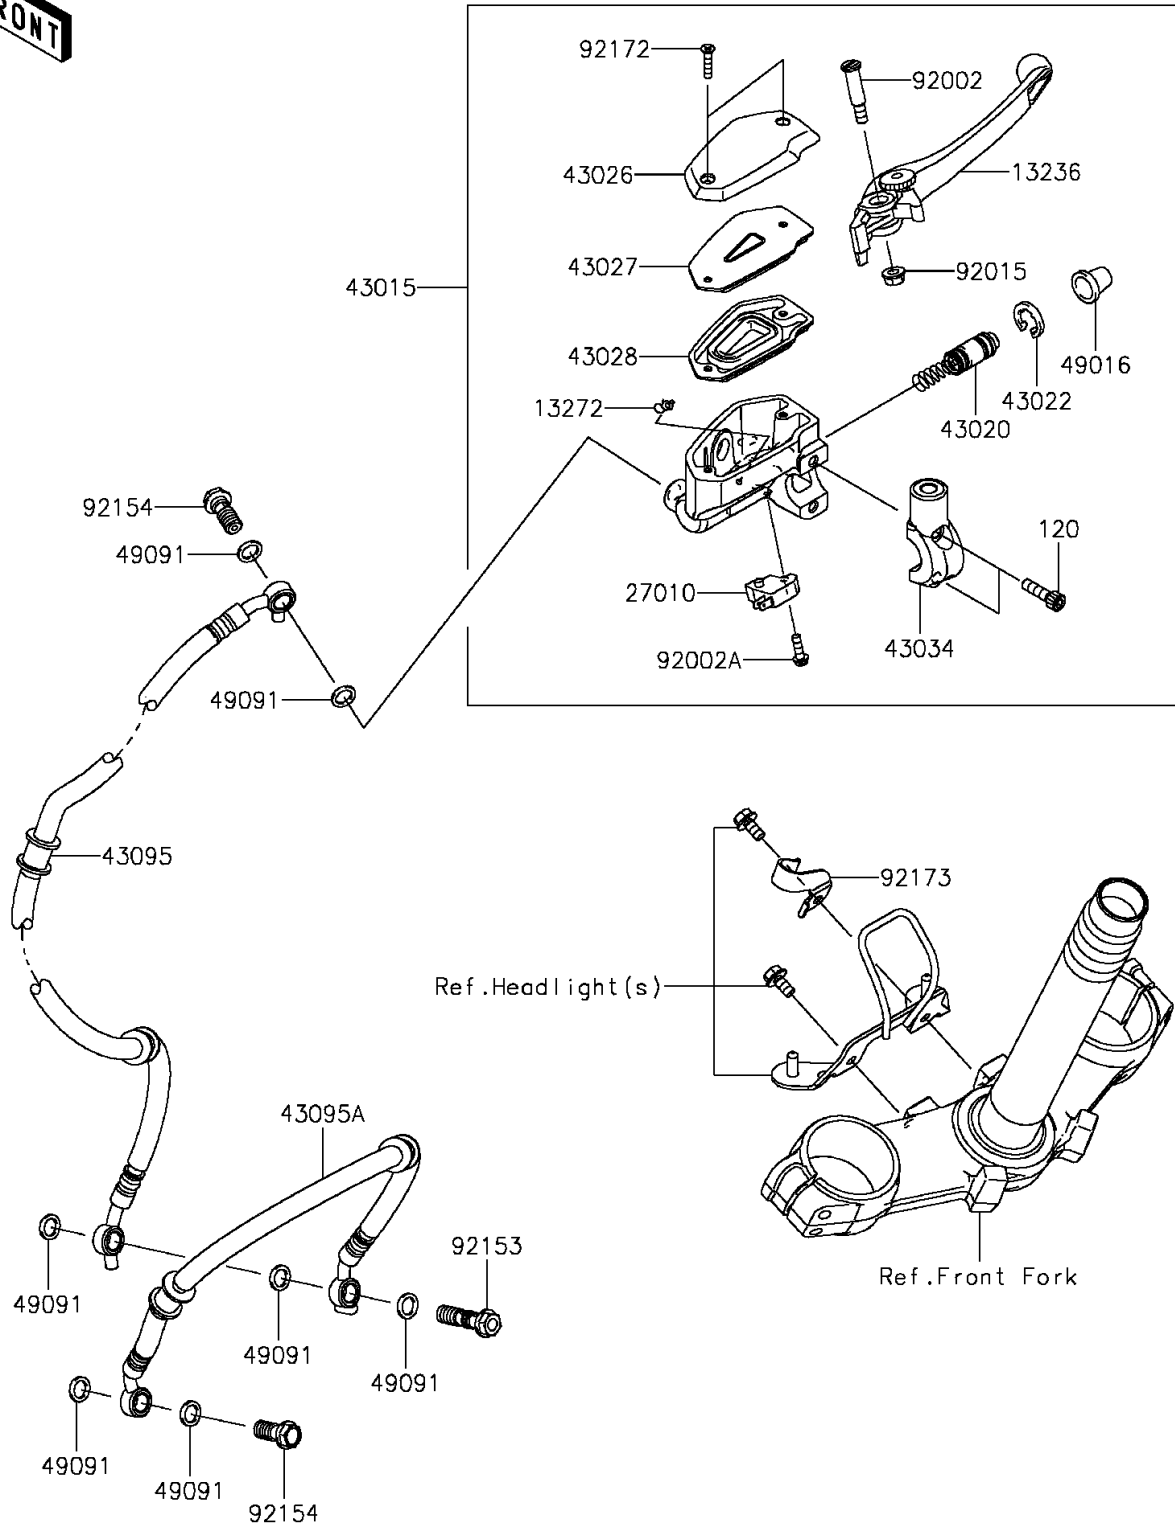

2015 ZR800 (European) PARTS DIAGRAM

Front Master Cylinder

F2291

2015 ZR800 (European) PARTS LIST

Front Master Cylinder

ITEM NAME	PART NUMBER	QUANTITY
-----------	-------------	----------