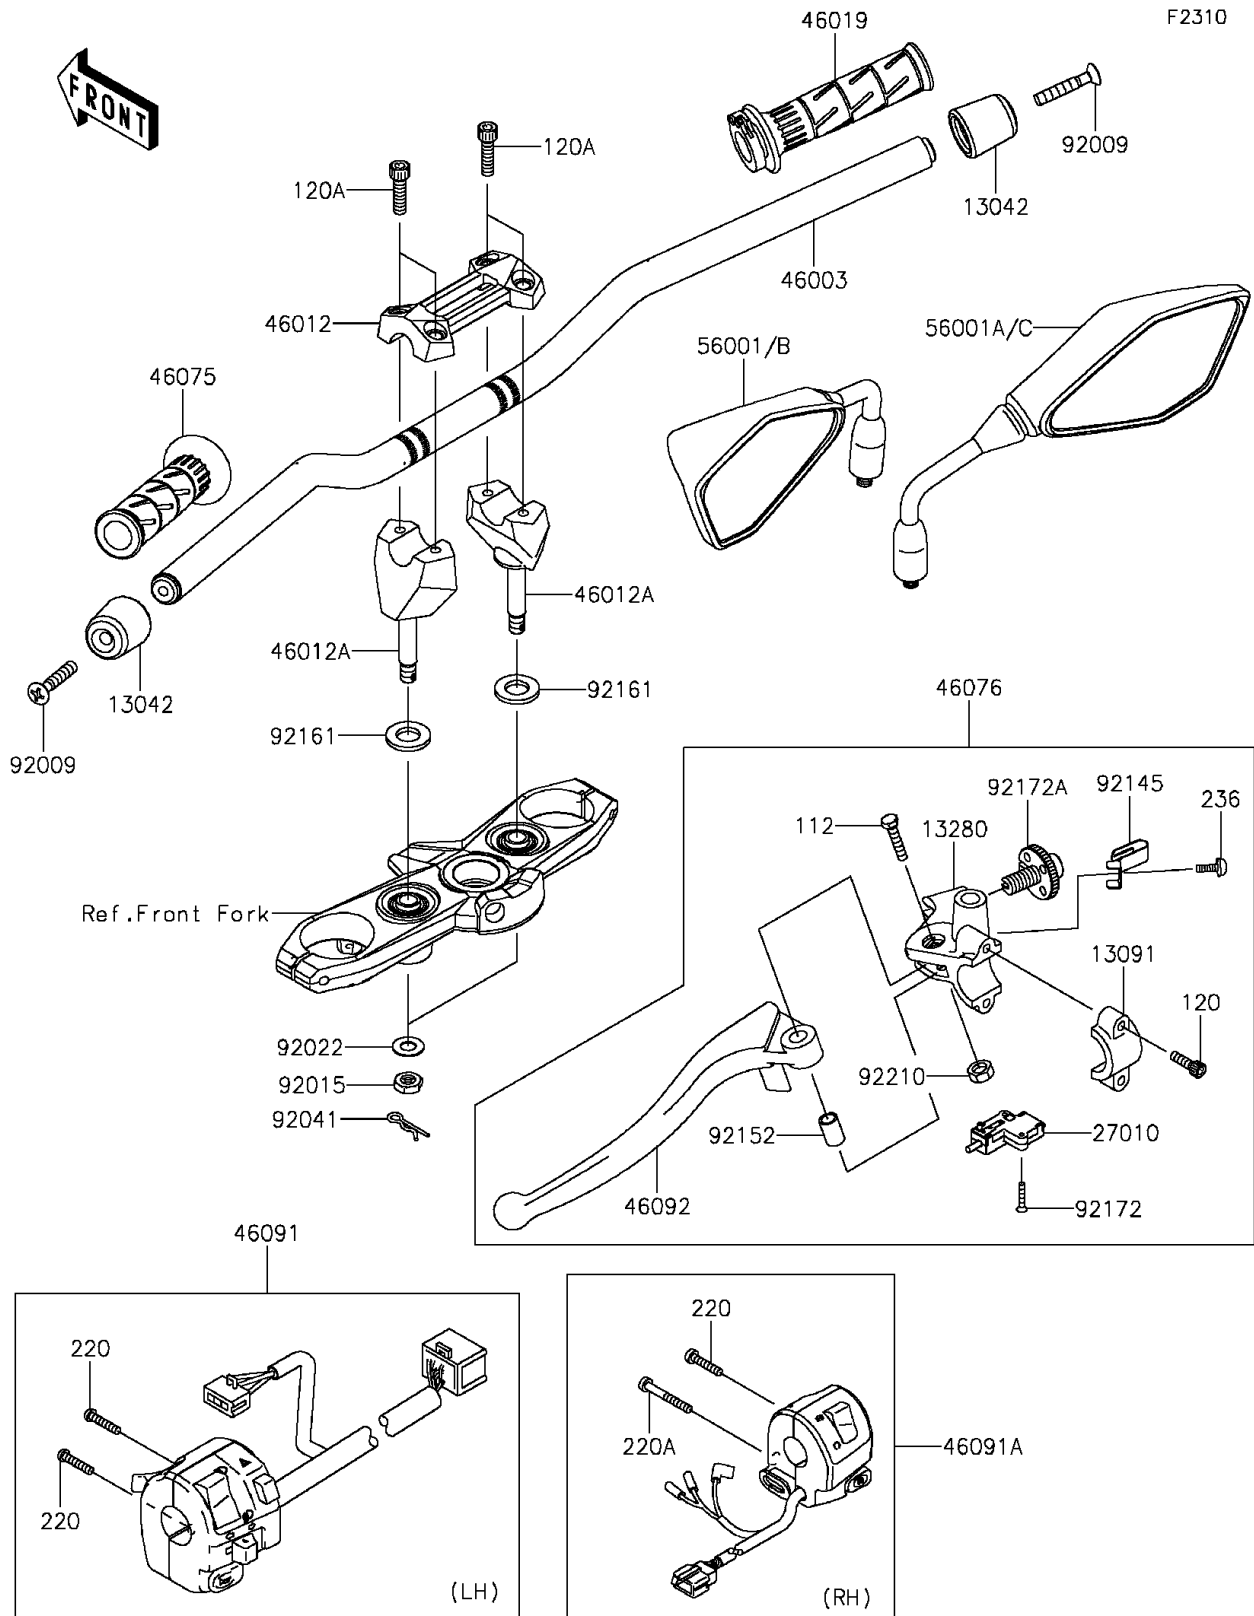

2014 ZR800 (European) PARTS DIAGRAM

Handlebar

2014 ZR800 (European) PARTS LIST

Handlebar

| ITEM NAME | PART NUMBER | QUANTITY |
|--|----------------|----------|
| BOLT-UPSET,6X30 (Ref # 112) | 112BB0630 | 1 |
| BOLT-SOCKET,6X20 (Ref # 120) | 120CB0620 | 2 |
| BOLT-SOCKET,8X30 (Ref # 120A) | 120CC0830 | 4 |
| SCREW-PAN-CROS,5X25 (Ref # 220) | 220AB0525 | 3 |
| SCREW-PAN-CROS,5X40 (Ref # 220A) | 220AB0540 | 1 |
| SCREW-PAN-WSP-CROS,4X10 (Ref # 236) | 236AB0410 | 1 |
| WEIGHT,HANDLE (Ref # 13042) | 13042-1005 | 2 |
| HOLDER,CLUTCH LEVER (Ref # 13091) | 13091-1624 | 1 |
| HOLDER,CLUTCH LEVER (Ref # 13280) | 13280-0017 | 1 |
| SWITCH,CLUTCH (Ref # 27010) | 27010-0729 | 1 |
| HANDLE,F.S.BLACK (Ref # 46003) | 46003-0583-18R | 1 |
| HOLDER-HANDLE,UPP (Ref # 46012) | 46012-0314 | 1 |
| HOLDER-HANDLE,LWR (Ref # 46012A) | 46012-0315 | 2 |
| GRIP-ASSY,THROTTLE (Ref # 46019) | 46019-0060 | 1 |
| GRIP,HANDLE,LH (Ref # 46075) | 46075-0564 | 1 |
| LEVER-ASSY-GRIP,CLUTCH (Ref # 46076) | 46076-0080 | 1 |
| HOUSING-ASSY-CONTROL,LH (Ref # 46091) | 46091-0248 | 1 |
| HOUSING-ASSY-CONTROL,RH (Ref # 46091A) | 46091-0257 | 1 |
| LEVER-GRIP,CLUTCH (Ref # 46092) | 46092-0003 | 1 |
| MIRROR-ASSY,LH (Ref # 56001) | 56001-0243 | 1 |
| MIRROR-ASSY,RH (Ref # 56001A) | 56001-0244 | 1 |
| SCREW,8X45 (Ref # 92009) | 92009-1257 | 2 |
| NUT,LOCK,10MM (Ref # 92015) | 92015-1962 | 2 |
| WASHER,10.2X28X2 (Ref # 92022) | 92022-1088 | 2 |
| COTTER,8MM (Ref # 92041) | 92041-1060 | 2 |
| SPRING (Ref # 92145) | 92145-1286 | 1 |
| COLLAR (Ref # 92152) | 92152-0103 | 1 |
| DAMPER (Ref # 92161) | 92161-0037 | 2 |
| SCREW,3X16 (Ref # 92172) | 92172-0183 | 2 |

2014 ZR800 (European) PARTS LIST

Handlebar

| ITEM NAME | PART NUMBER | QUANTITY |
|---------------------------------|-------------|----------|
| SCREW,ADJUST NUT (Ref # 92172A) | 92172-1060 | 1 |
| NUT,LOCK,6MM (Ref # 92210) | 92210-0006 | 1 |