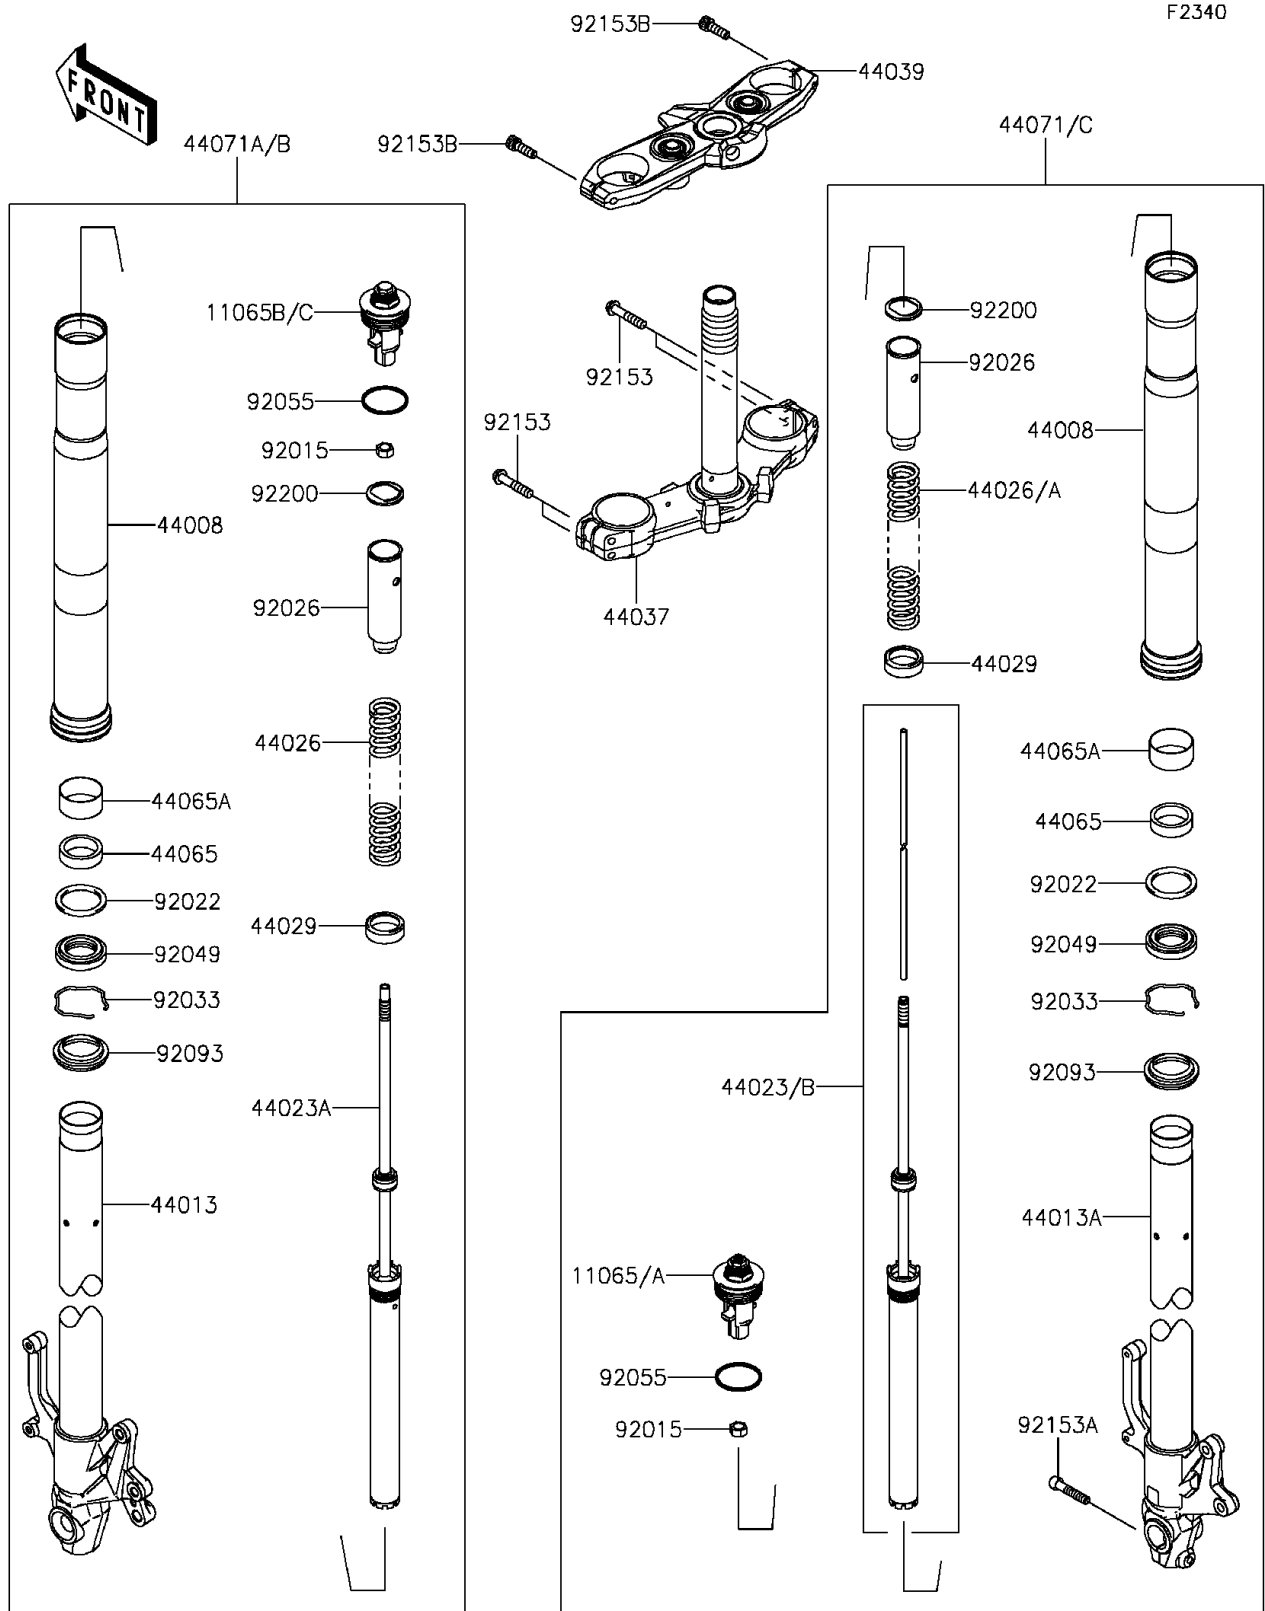

2015 ZR800 (European) PARTS DIAGRAM

Front Fork

2015 ZR800 (European) PARTS LIST

Front Fork

| ITEM NAME | PART NUMBER | QUANTITY |
|--|----------------|----------|
| CAP,COMP.,RH,G.B.GREEN (Ref # 11065A) | 11065-0781-48W | 1 |
| CAP,COMP.,LH,G.B.GREEN (Ref # 11065C) | 11065-0782-48W | 1 |
| PIPE-FORK OUTER,A.BLACK (Ref # 44008) | 44008-0062-499 | 2 |
| PIPE-FORK INNER,LH,F.S.BLACK (Ref # 44013) | 44013-0195-18R | 1 |
| PIPE-FORK INNER,RH,F.S.BLACK (Ref # 44013A) | 44013-0196-18R | 1 |
| CYLINDER-SET-FORK,LH (Ref # 44023A) | 44023-0112 | 1 |
| CYLINDER-SET-FORK,RH (Ref # 44023B) | 44023-0124 | 1 |
| SPRING-FRONT FORK (Ref # 44026A) | 44026-0193 | 2 |
| SEAT-FORK SPRING (Ref # 44029) | 44029-0015 | 2 |
| HOLDER-FORK UNDER,F.M.GRAY (Ref # 44037) | 44037-0066-26M | 1 |
| HOLDER-FORK UPPER,F.M.GRAY (Ref # 44039) | 44039-0130-26M | 1 |
| BUSHING-FRONT FORK (Ref # 44065) | 44065-0042 | 2 |
| BUSHING-FRONT FORK,INNER PIPE (Ref # 44065A) | 44065-1114 | 2 |
| DAMPER-ASSY,FORK,LH,BLACK (Ref # 44071B) | 44071-1103-50M | 1 |
| DAMPER-ASSY,FORK,RH,BLACK (Ref # 44071C) | 44071-1104-50M | 1 |
| NUT (Ref # 92015) | 92015-1795 | 2 |
| WASHER,FORK OUTER TUBE (Ref # 92022) | 92022-1298 | 2 |
| SPACER,FORK (Ref # 92026) | 92026-0045 | 2 |
| RING-SNAP (Ref # 92033) | 92033-1036 | 2 |
| SEAL-OIL (Ref # 92049) | 92049-0073 | 2 |
| RING-O,FORK,AIR TUBE (Ref # 92055) | 92055-1333 | 2 |
| SEAL,FORK OUTER TUBE (Ref # 92093) | 92093-1472 | 2 |
| BOLT,FLANGED,8X40 (Ref # 92153) | 92153-0484 | 4 |
| BOLT,SOCKET,8X40 (Ref # 92153A) | 92153-0506 | 1 |
| BOLT,SOCKET,8X25 (Ref # 92153B) | 92153-1625 | 2 |
| WASHER (Ref # 92200) | 92200-0085 | 2 |