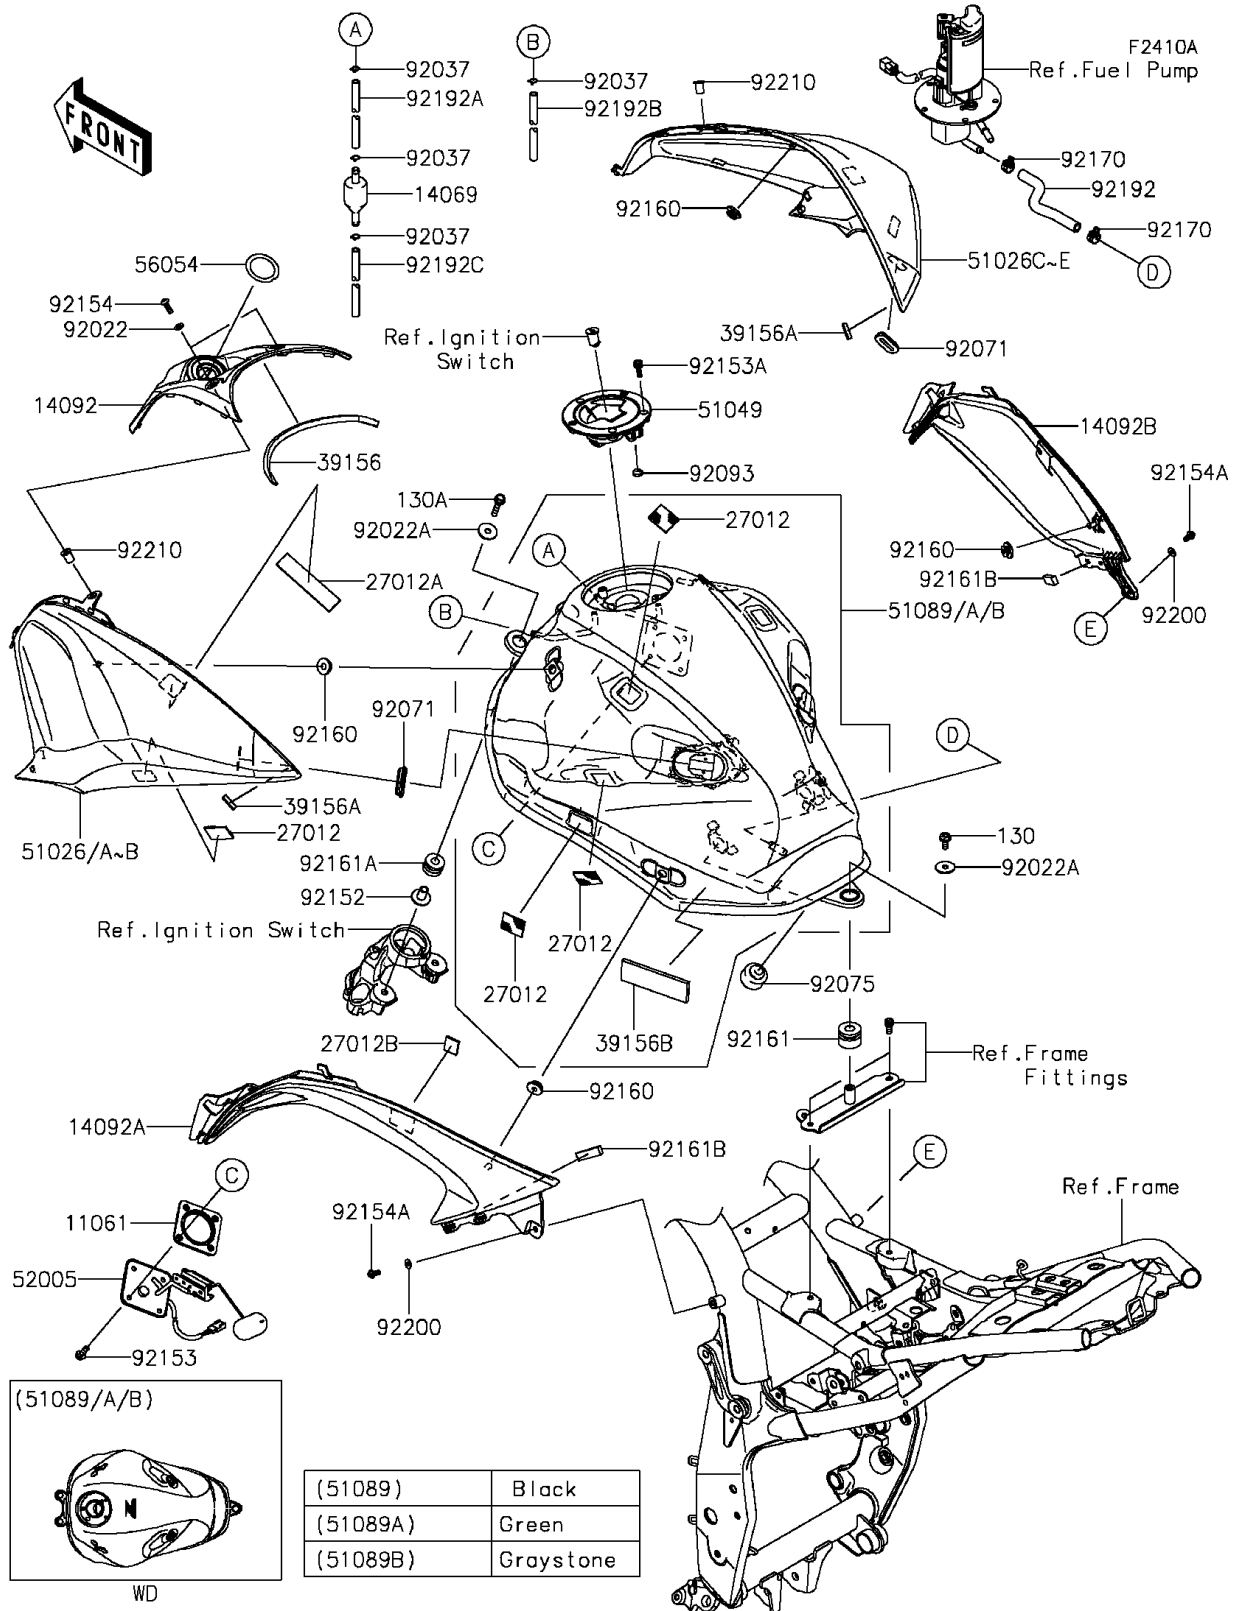

2015 ZR800 (European) PARTS DIAGRAM

Fuel Tank(AFF)

2015 ZR800 (European) PARTS LIST

Fuel Tank(AFF)

ITEM NAME	PART NUMBER	QUANTITY
GASKET,FUEL GAUGE (Ref # 11061)	11061-0797	1
BREATHER,TANK (Ref # 14069)	14069-0008	1
COVER,IGNITION SWITCH (Ref # 14092)	14092-1090	1
COVER,KNEE GRIP,LH (Ref # 14092A)	14092-1091	1
COVER,KNEE GRIP,RH (Ref # 14092B)	14092-1092	1
HOOK (Ref # 27012)	27012-0170	8
HOOK,DUAL LOCK,20X90 (Ref # 27012A)	27012-0746	2
HOOK,20X20X3.0 (Ref # 27012B)	27012-0772	2
PAD,IGNITION SWITCH (Ref # 39156)	39156-0995	1
PAD,5X20X3 (Ref # 39156A)	39156-0999	2
PAD,93X30X5 (Ref # 39156B)	39156-1858	2
COVER TANK,LH,P.S.WHITE (Ref # 51026)	51026-0053-25Y	1
COVER TANK,LH,F.EBONY (Ref # 51026A)	51026-0053-45L	1
COVER TANK,LH,M.S.BLACK (Ref # 51026B)	51026-0053-660	1
COVER TANK,RH,P.S.WHITE (Ref # 51026C)	51026-0054-25Y	1
COVER TANK,RH,F.EBONY (Ref # 51026D)	51026-0054-45L	1
COVER TANK,RH,M.S.BLACK (Ref # 51026E)	51026-0054-660	1
CAP-TANK,FUEL (Ref # 51049)	51049-0714	1
BOLT-FLANGED,6X14 (Ref # 130)	130BA0614	1
BOLT-FLANGED,6X30 (Ref # 130A)	130BA0630	2
TANK-COMP-FUEL,M.S.BLACK (Ref # 51089)	51089-5179-660	1
TANK-COMP-FUEL,C.F.B.GREEN (Ref # 51089A)	51089-5180-35K	1
TANK-COMP-FUEL,M.F.R.GRAYSTONE (Ref # 51089B)	51089-5187-35B	1
GAUGE,FUEL (Ref # 52005)	52005-0721	1
MARK,IGNITION (Ref # 56054)	56054-1133	1
WASHER,NYLON,5.3X11.5X1.5 (Ref # 92022)	92022-1521	2
WASHER,7X24X1.6 (Ref # 92022A)	92022-228	3
CLAMP,TUBE (Ref # 92037)	92037-010	4
GROMMET (Ref # 92071)	92071-1187	2