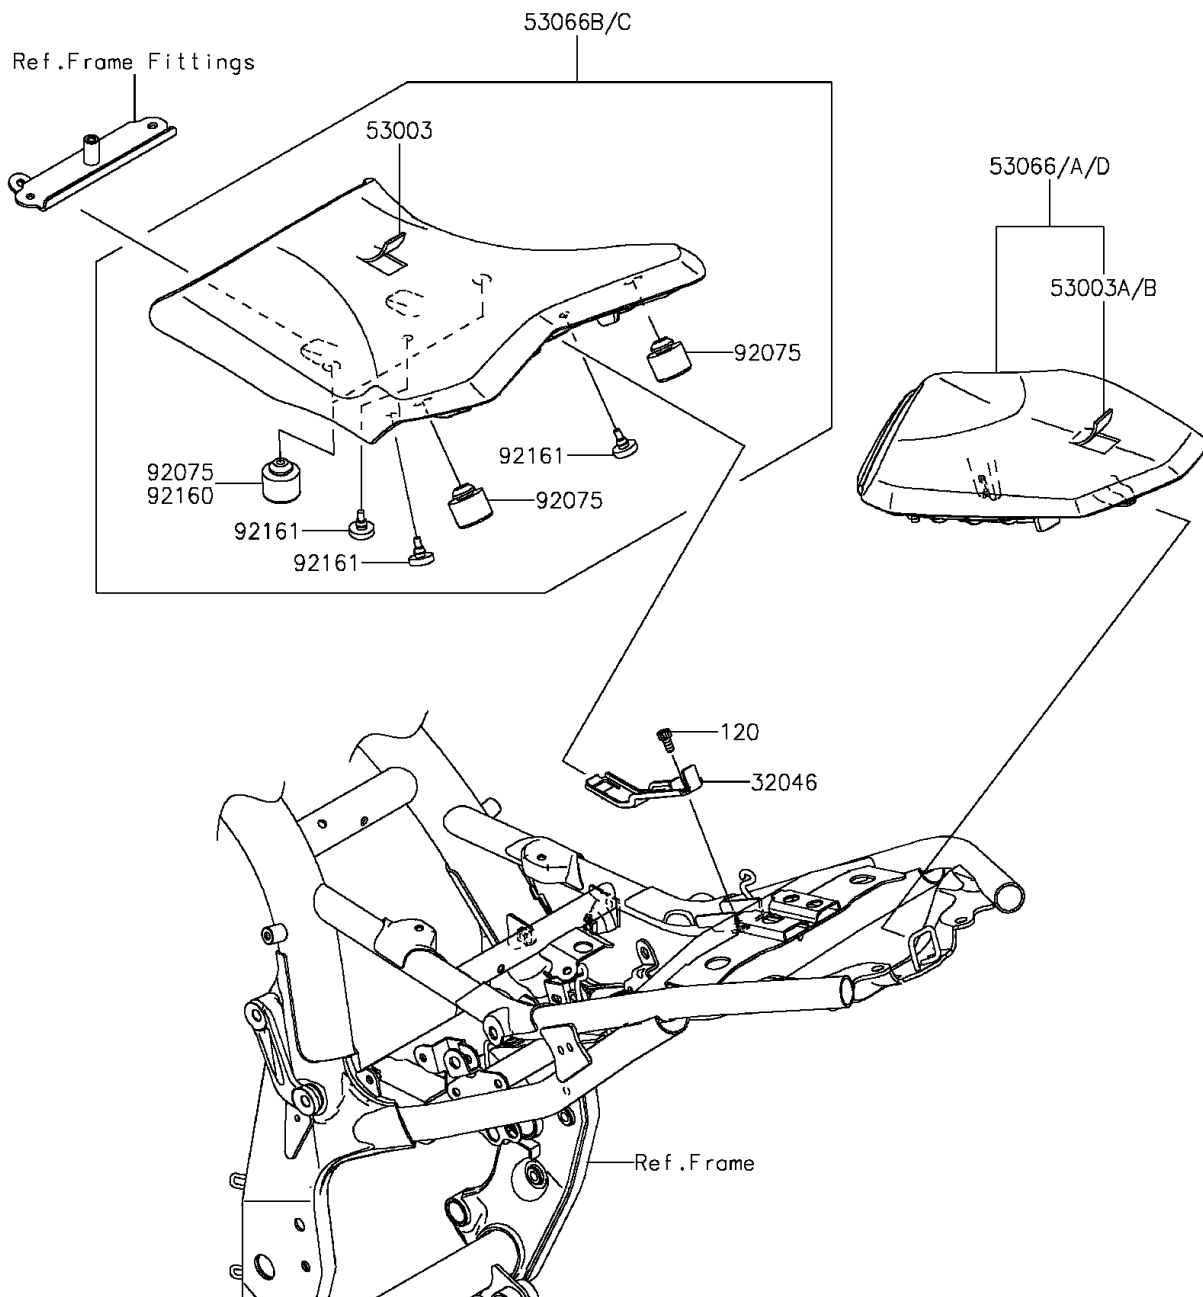

2015 ZR800 (European) PARTS DIAGRAM

Seat

F2510

2015 ZR800 (European) PARTS LIST

Seat

ITEM NAME	PART NUMBER	QUANTITY
BOLT-SOCKET,6X12 (Ref # 120)	120CA0612	1
BRACKET-SEAT (Ref # 32046)	32046-0335	1
LEATHER,FR SEAT,BLACK (Ref # 53003)	53003-0332-MA	1
LEATHER,RR SEAT,BLACK (Ref # 53003A)	53003-0333-MA	1
SEAT-ASSY,FR,BLACK (Ref # 53066C)	53066-0466-MA	1
SEAT,RR,LEATHER BLK+BAND BLK (Ref # 53066D)	53066-0467-12Y	1
DAMPER (Ref # 92075)	92075-1002	2
DAMPER (Ref # 92160)	92160-1513	2
DAMPER (Ref # 92161)	92161-0183	3