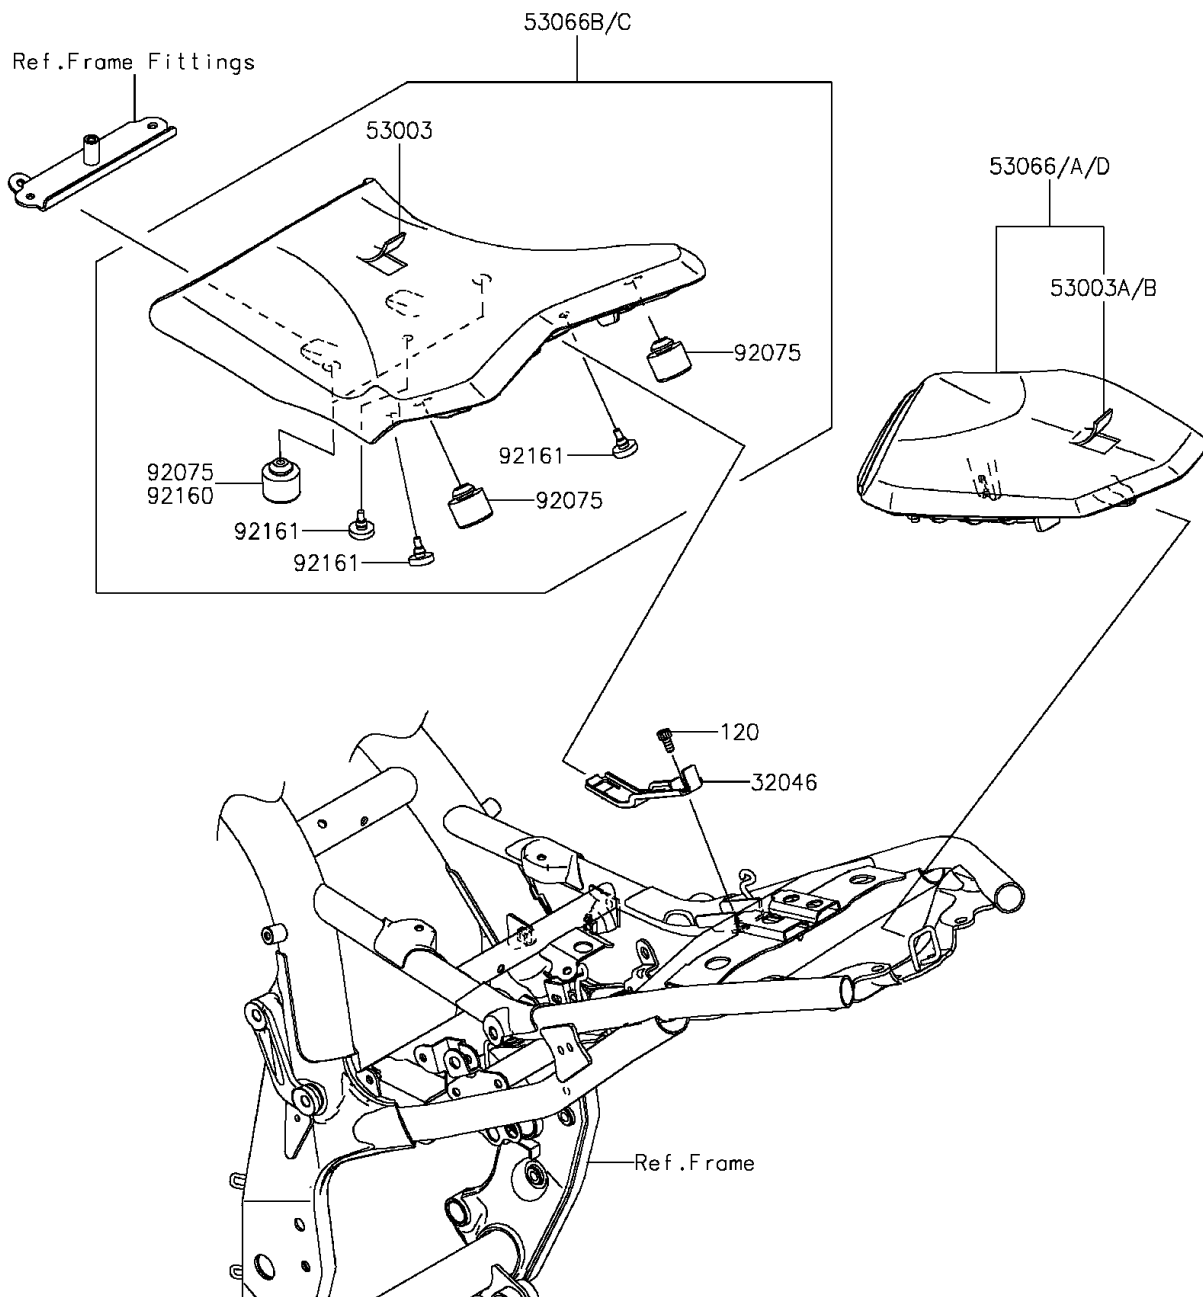

# 2015 ZR800 (European) PARTS DIAGRAM

Seat

F2510

## 2015 ZR800 (European) PARTS LIST

### Seat

ITEM NAME	PART NUMBER	QUANTITY
BOLT-SOCKET,6X12 (Ref # 120)	120CA0612	1
BRACKET-SEAT (Ref # 32046)	32046-0335	1
LEATHER,FR SEAT,BLACK (Ref # 53003)	53003-0332-MA	1
LEATHER,RR SEAT,BLACK (Ref # 53003A)	53003-0333-MA	1
SEAT-ASSY,FR,BLACK (Ref # 53066C)	53066-0466-MA	1
SEAT,RR,LEATHER BLK+BAND BLK (Ref # 53066D)	53066-0467-12Y	1
DAMPER (Ref # 92075)	92075-1002	2
DAMPER (Ref # 92160)	92160-1513	2
DAMPER (Ref # 92161)	92161-0183	3